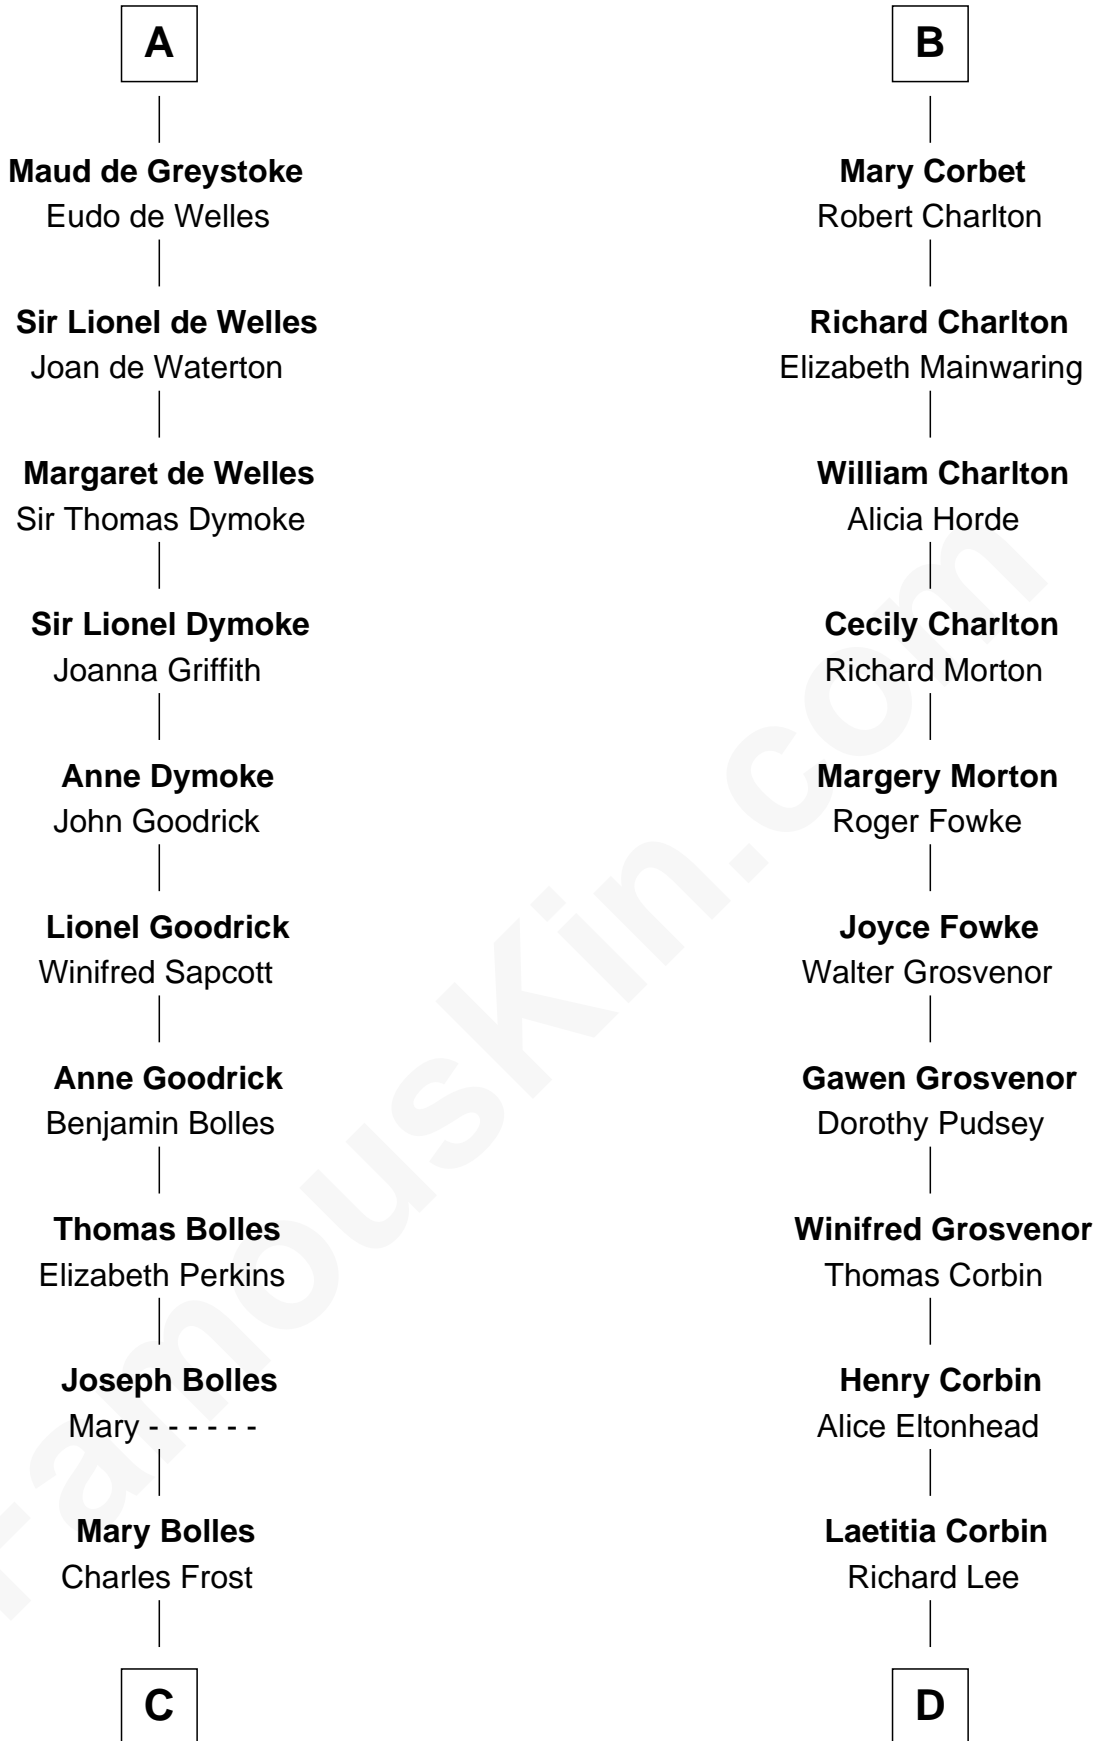

FamousKin.com

Relationship Chart of

Ichabod Goodwin

27th Governor of New Hampshire

18th cousin 3 times removed of

Richard Henry Lee

Signer of the Declaration of Independence

Bertrade de Montfort

Hugh de Kevelioc

C

Mary Frost
John Hill

Elisha Hill
Mary Plaisted

Hannah Hill
Dominicus Goodwin

Samuel Goodwin
Anna Thompson Gerrish

Ichabod Goodwin
27th Governor of New Hampshire

D