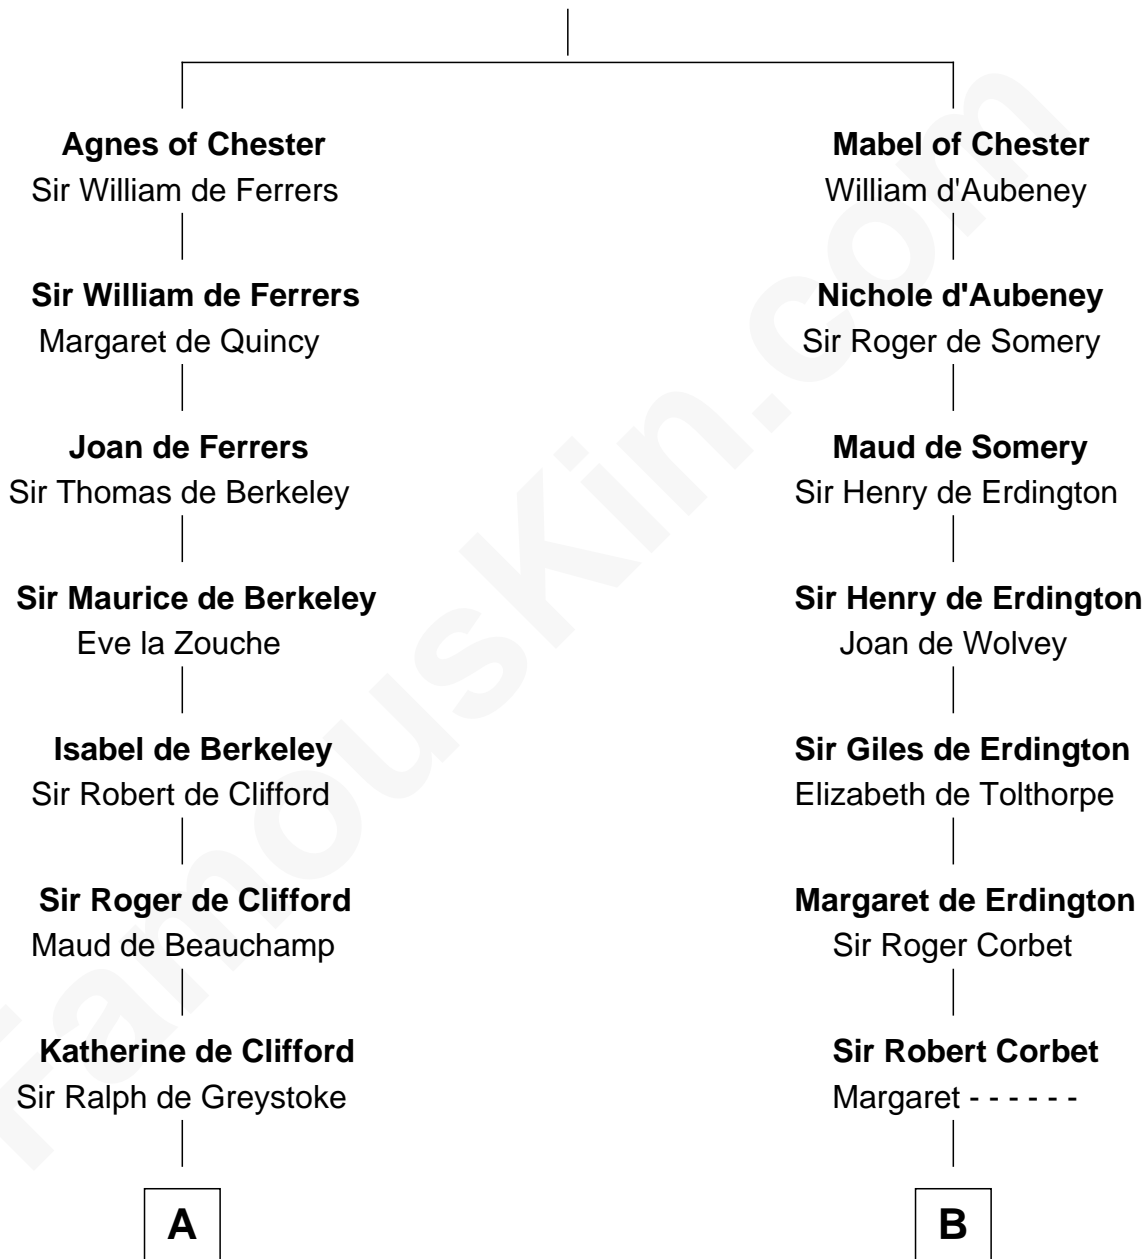

FamousKin.com

Relationship Chart of

Ichabod Goodwin

27th Governor of New Hampshire

18th cousin 3 times removed of

Richard Henry Lee

Signer of the Declaration of Independence

Bertrade de Montfort

Hugh de Kevelioc

C

Mary Frost
John Hill

Elisha Hill
Mary Plaisted

Hannah Hill
Dominicus Goodwin

Samuel Goodwin
Anna Thompson Gerrish

Ichabod Goodwin
27th Governor of New Hampshire

D

Gov. Thomas Lee
Hannah Ludwell

Richard Henry Lee
Signer of Declaration of Independence

FamousKin.com