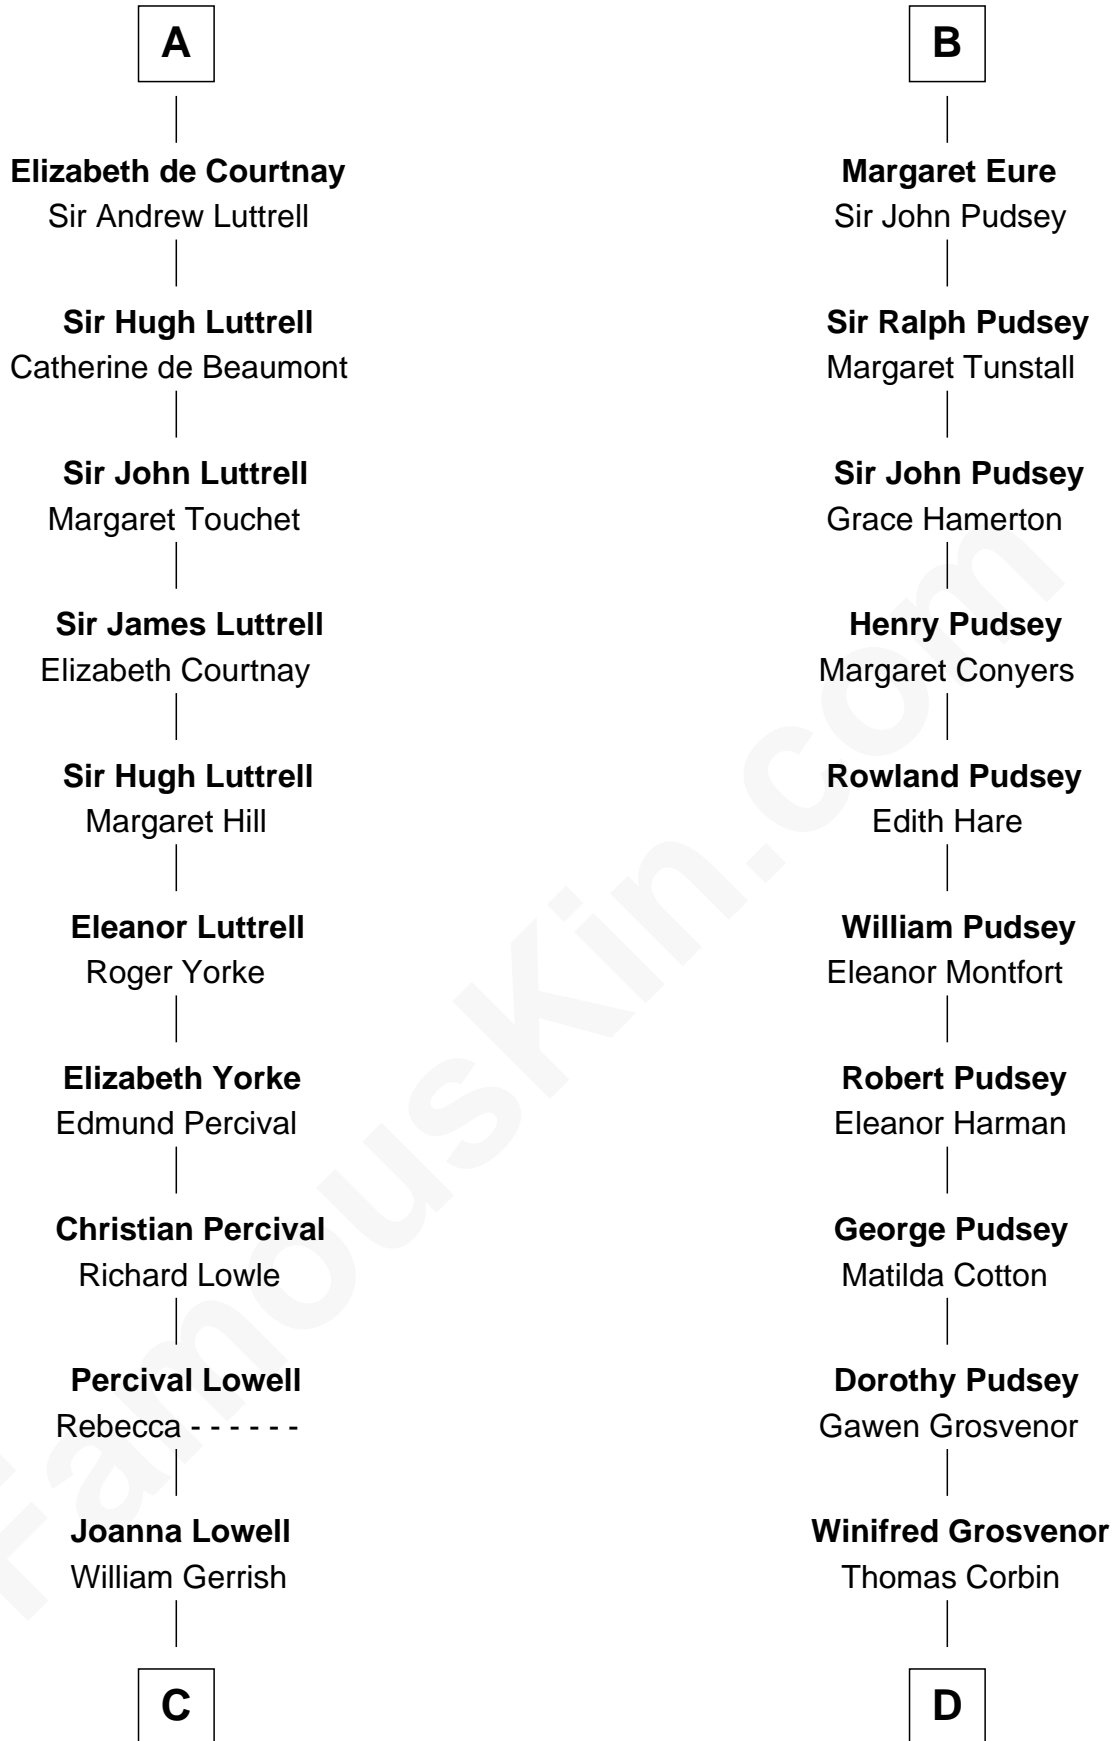

FamousKin.com Relationship Chart of

Ichabod Goodwin

27th Governor of New Hampshire

20th cousin 1 time removed of

Richard Henry Lee

Signer of the Declaration of Independence

C

John Gerrish
Elizabeth Waldron

Col. Timothy Gerrish
Sarah Elliot

Col. Joseph Gerrish
Anna Thompson

Anna Thompson Gerrish
Samuel Goodwin

Ichabod Goodwin
27th Governor of New Hampshire

D

Henry Corbin
Alice Eltonhead

Laetitia Corbin
Richard Lee