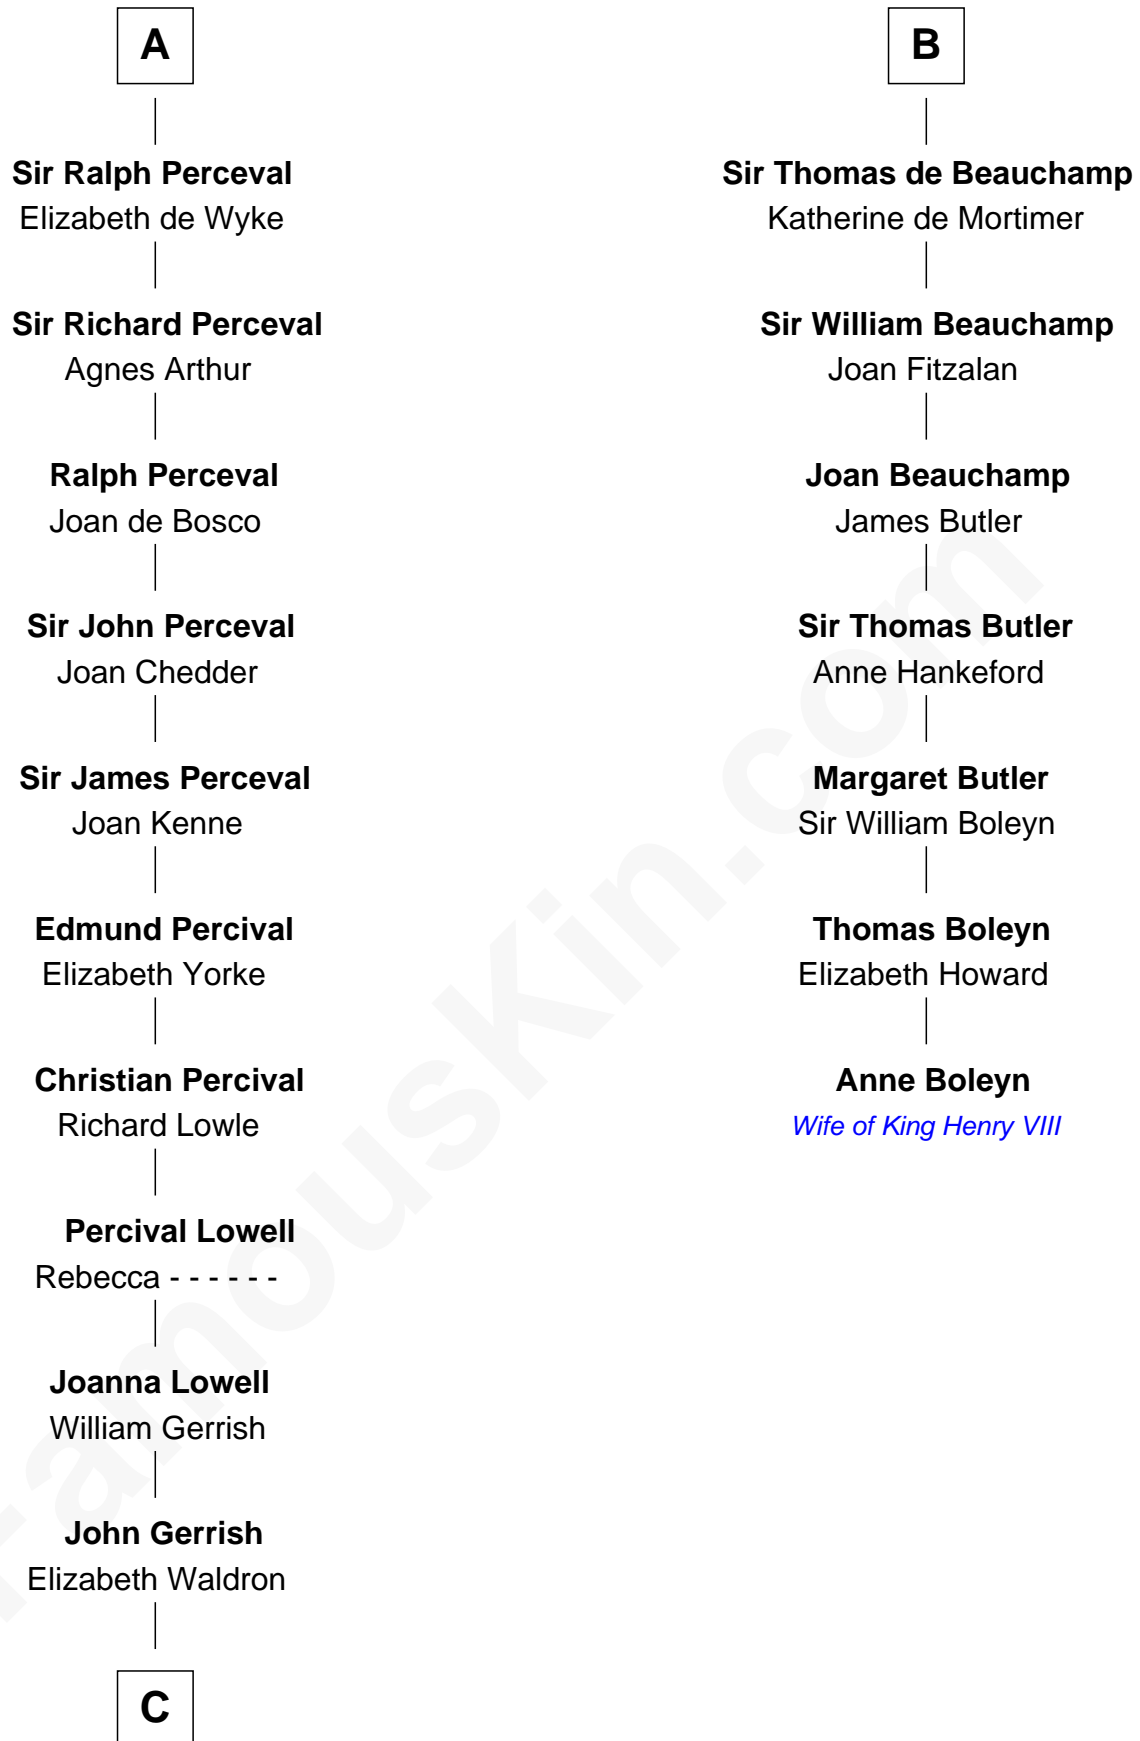

## Relationship Chart of

### Ichabod Goodwin

27th Governor of New Hampshire

13th cousin 7 times removed of

**Anne Boleyn**

2nd Wife of King Henry VIII

**Sir Robert de Beaumont**

Isabel de Vermandois

**C**

Col. Timothy Gerrish

Sarah Elliot

Col. Joseph Gerrish

Anna Thompson

Anna Thompson Gerrish

Samuel Goodwin

**Ichabod Goodwin**

*27th Governor of New Hampshire*