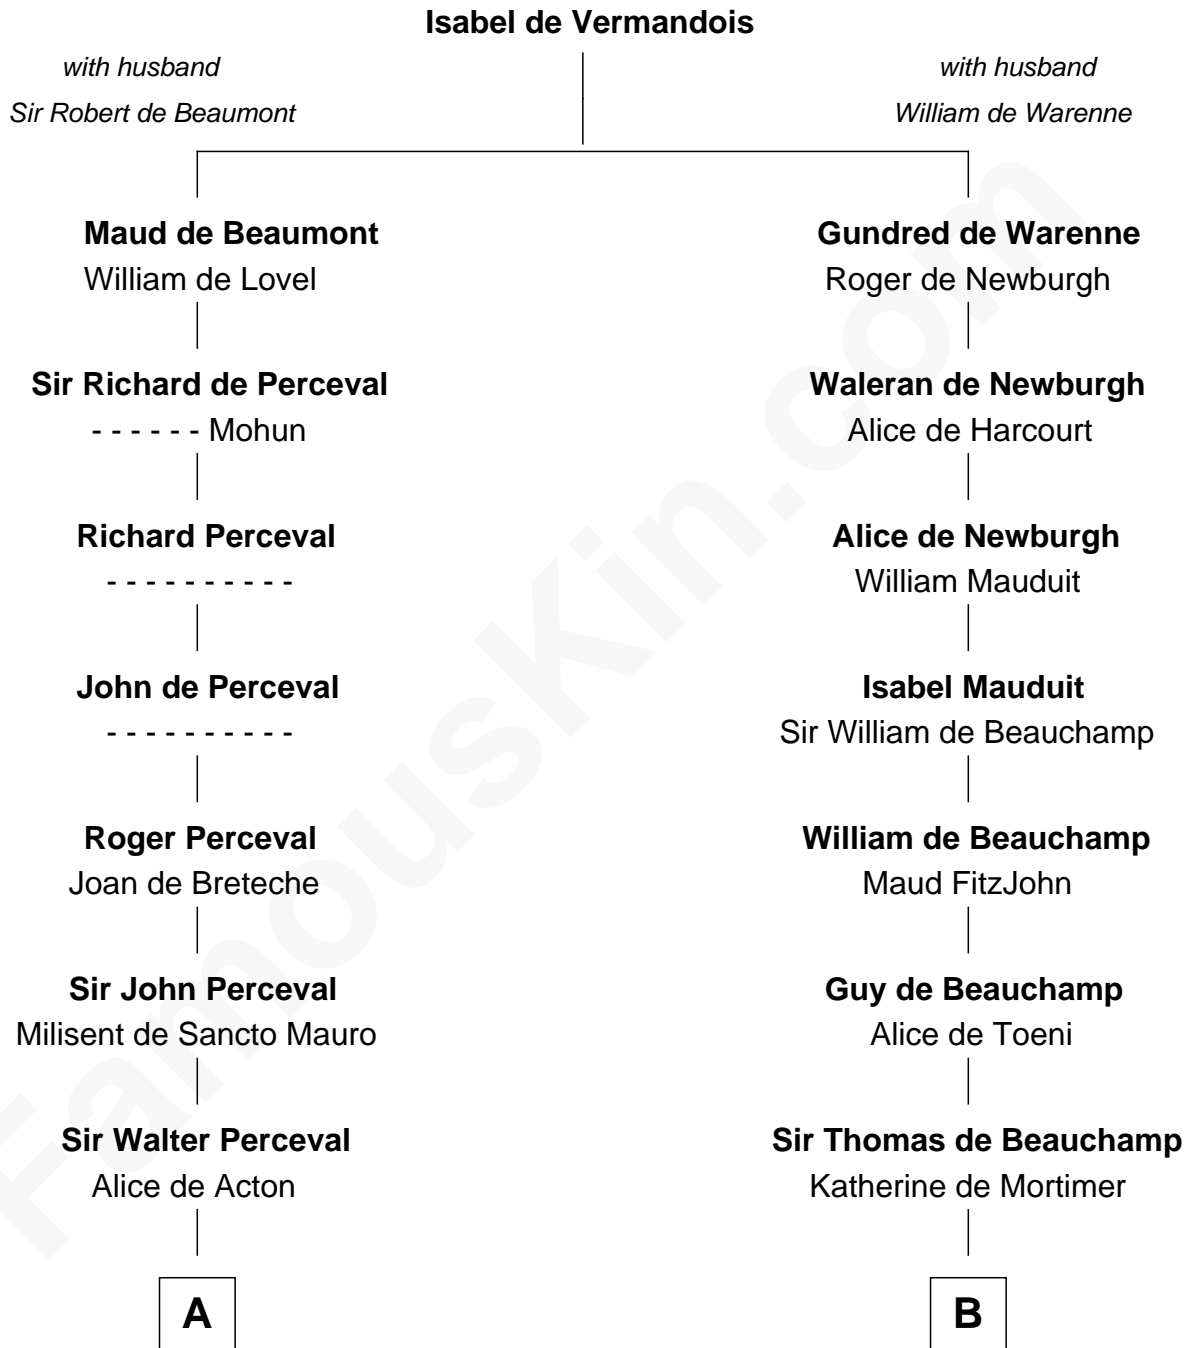

Anne Boleyn

2nd Wife of King Henry VIII