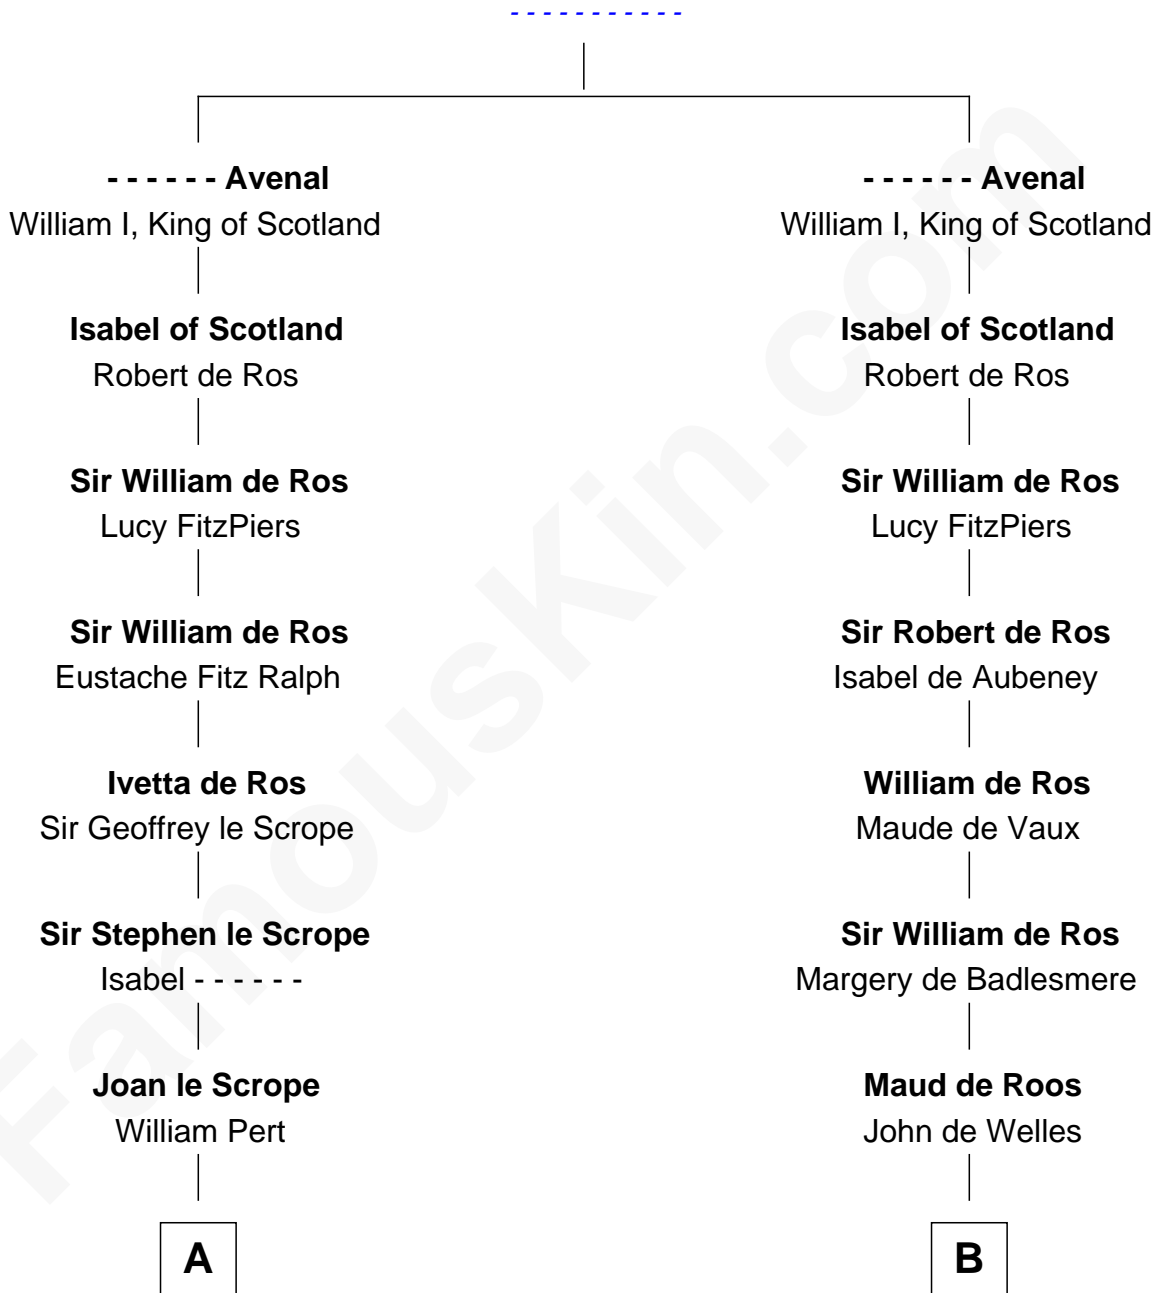

FamousKin.com Relationship Chart of

Ichabod Goodwin

27th Governor of New Hampshire

12th cousin 9 times removed of

Anne Boleyn

2nd Wife of King Henry VIII

Richard Avenal

C

—
Mary Frost

John Hill

—
Elisha Hill

Mary Plaisted

—
Hannah Hill

Dominicus Goodwin

—
Samuel Goodwin

Anna Thompson Gerrish

—
Ichabod Goodwin

27th Governor of New Hampshire