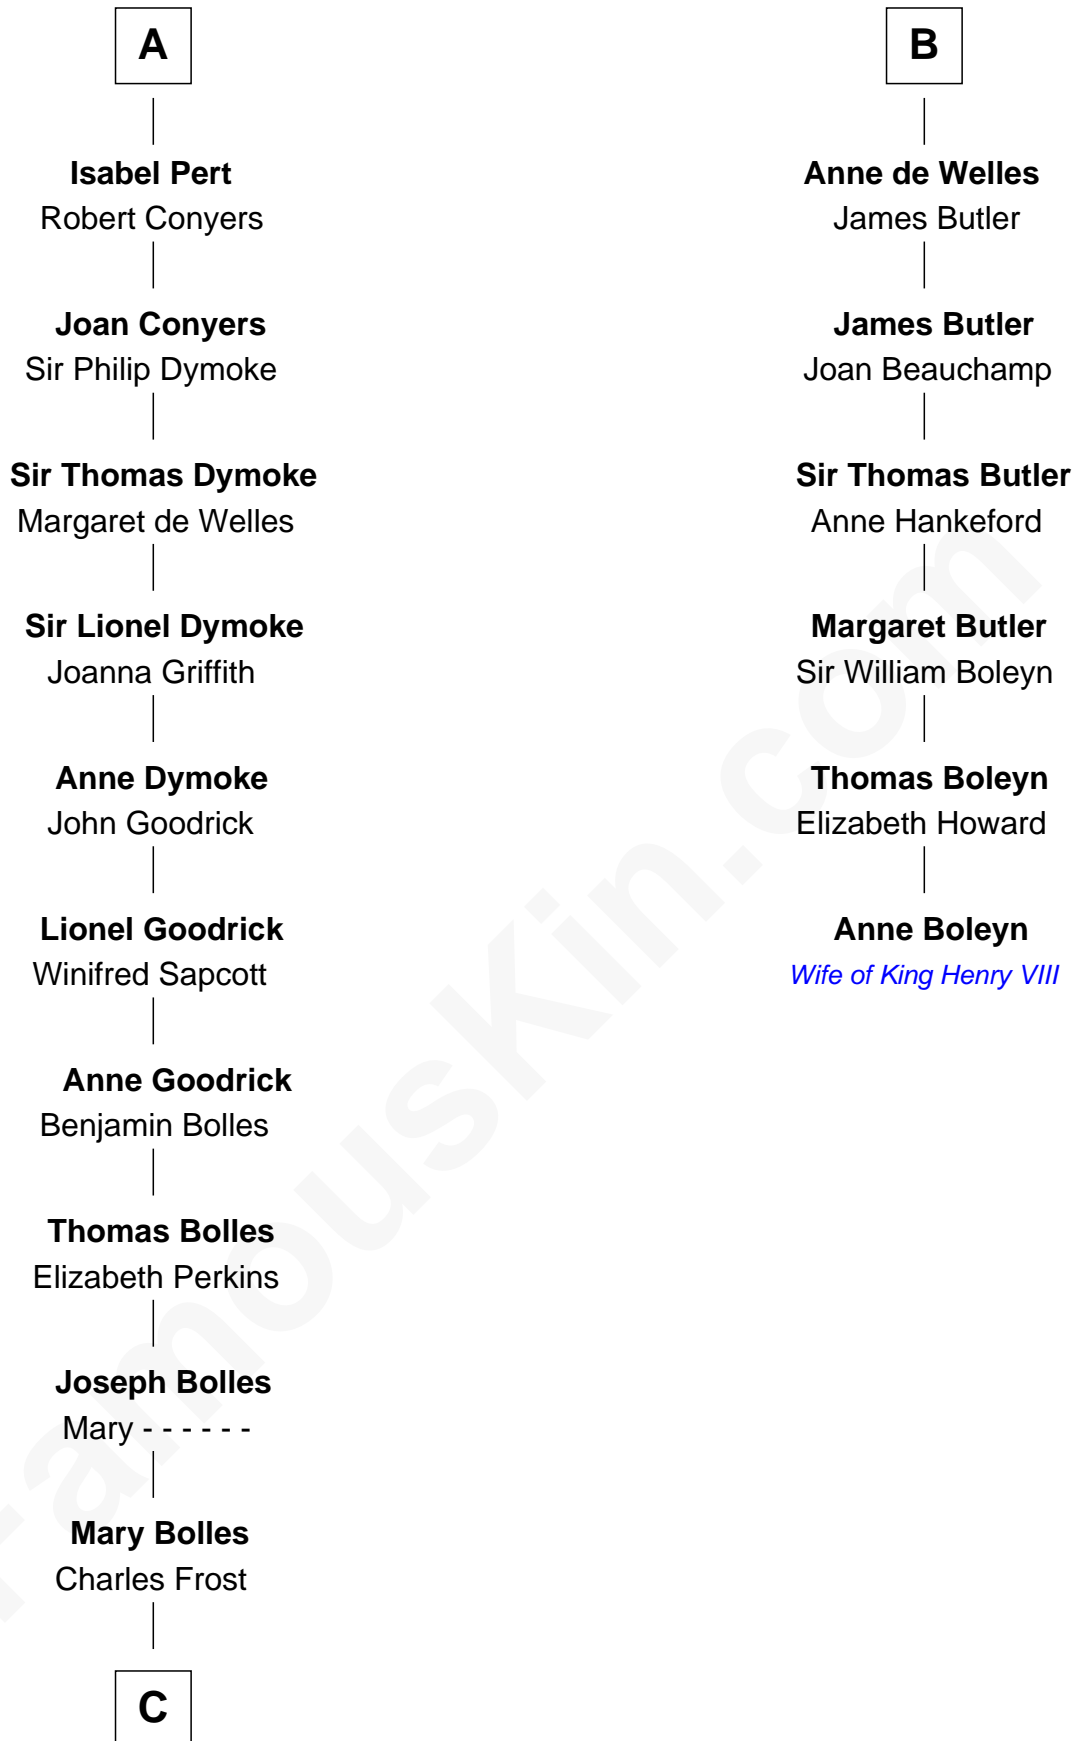

FamousKin.com Relationship Chart of

Ichabod Goodwin

27th Governor of New Hampshire

12th cousin 9 times removed of

Anne Boleyn

2nd Wife of King Henry VIII

Richard Avenal

C

—
Mary Frost

John Hill

—
Elisha Hill

Mary Plaisted

—
Hannah Hill

Dominicus Goodwin

—
Samuel Goodwin

Anna Thompson Gerrish