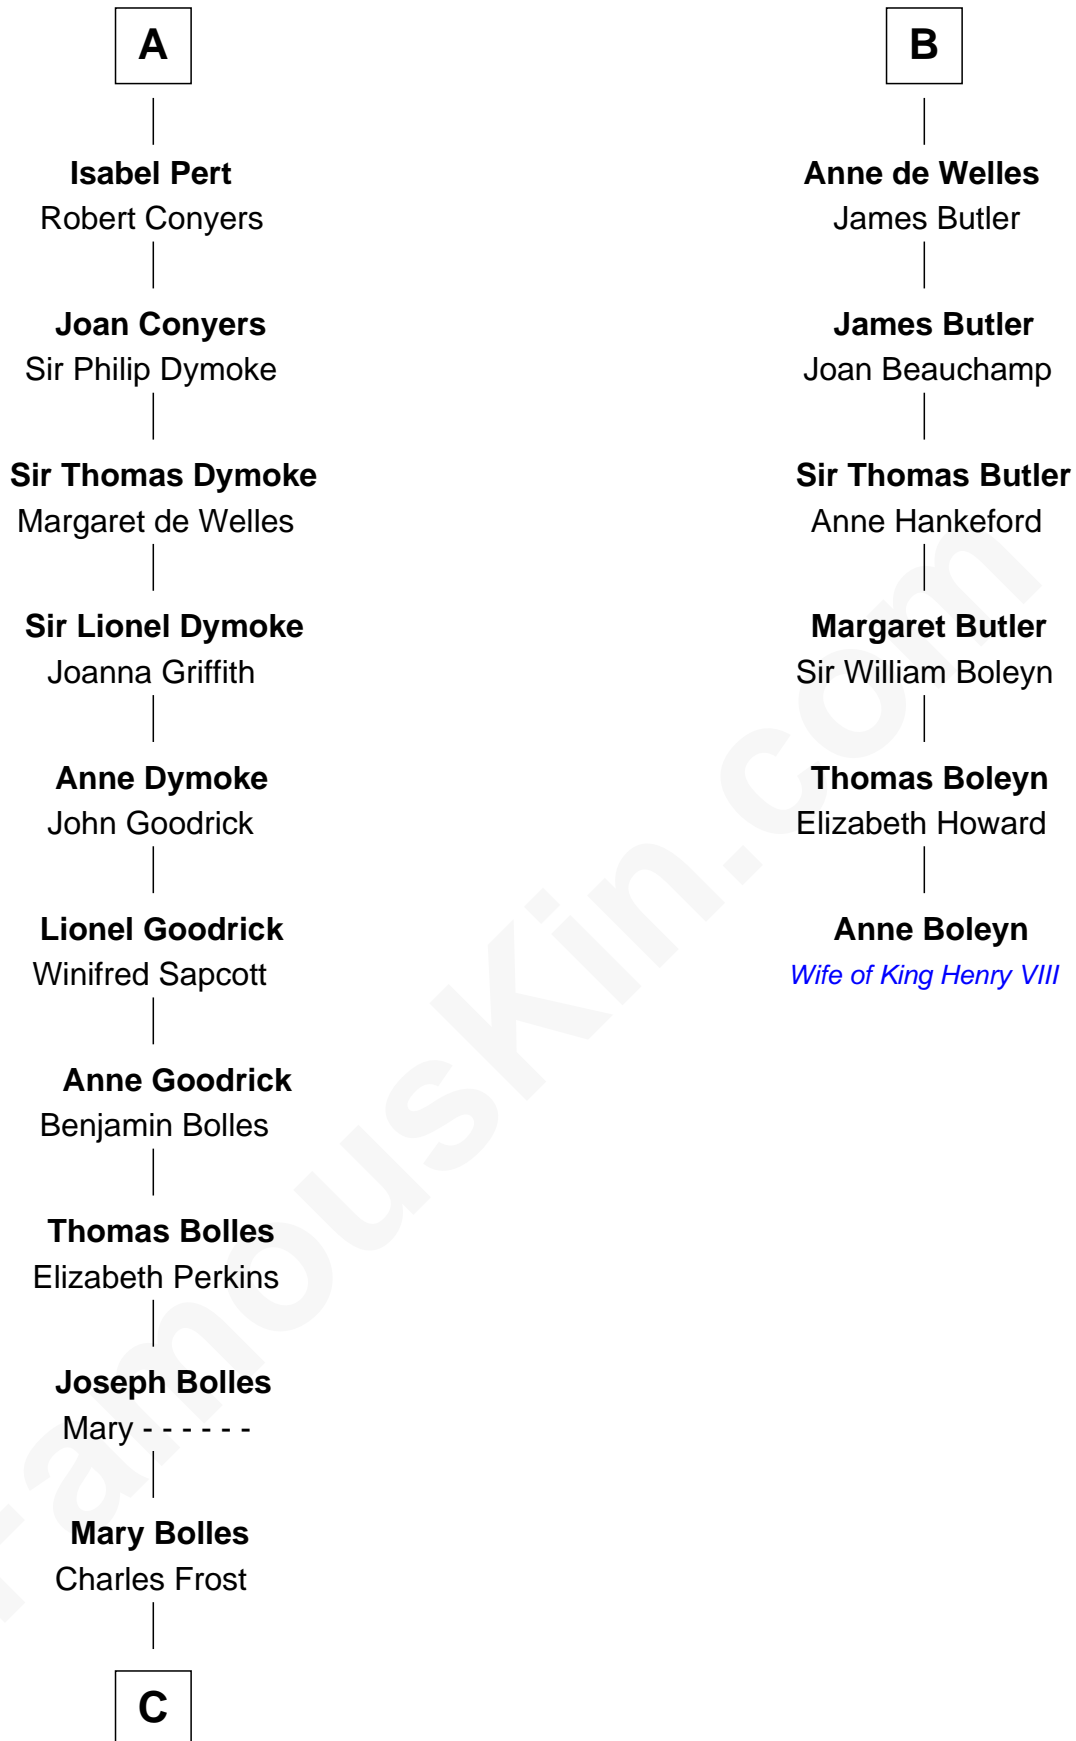

FamousKin.com Relationship Chart of

Ichabod Goodwin

27th Governor of New Hampshire

12th cousin 9 times removed of

Anne Boleyn

2nd Wife of King Henry VIII

Robert de Ros
Sybil de Valoines

C

—
Mary Frost

John Hill

—
Elisha Hill

Mary Plaisted

—
Hannah Hill

Dominicus Goodwin

—
Samuel Goodwin

Anna Thompson Gerrish