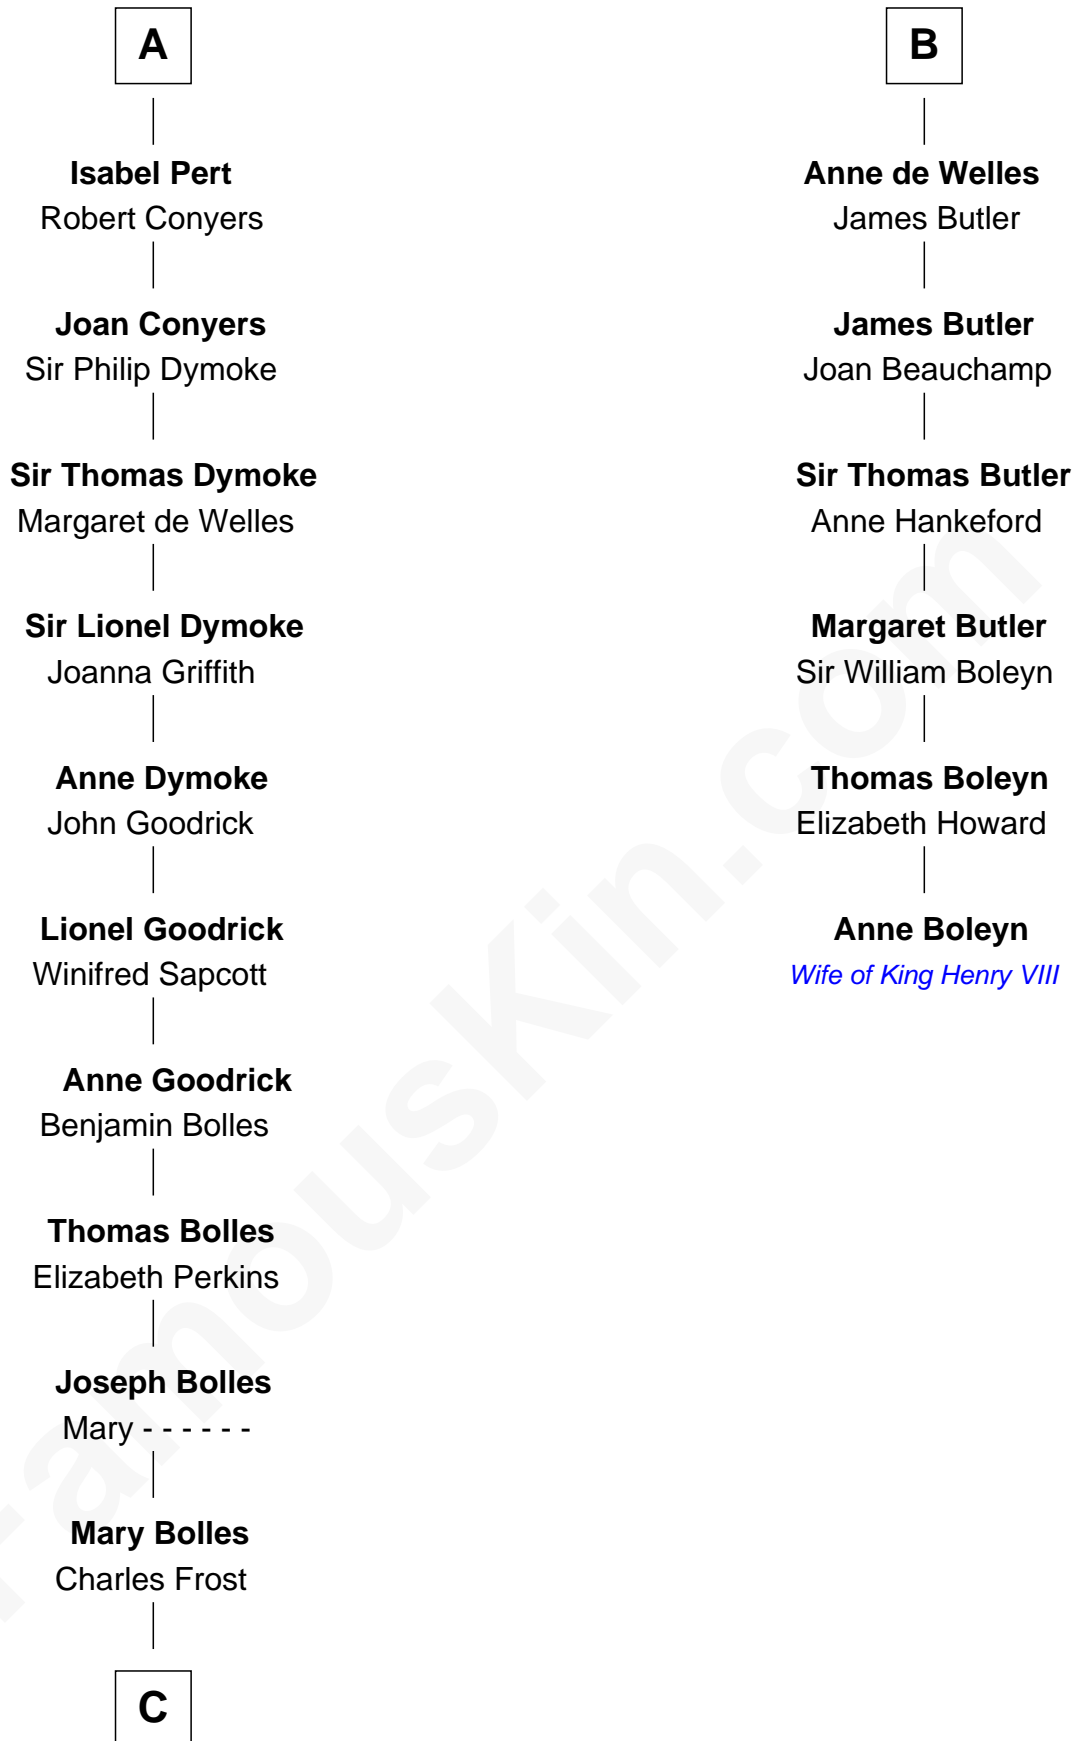

FamousKin.com Relationship Chart of

Ichabod Goodwin

27th Governor of New Hampshire

12th cousin 9 times removed of

Anne Boleyn

2nd Wife of King Henry VIII

William Trusbut

C

—
Mary Frost

John Hill

—
Elisha Hill

Mary Plaisted

—
Hannah Hill

Dominicus Goodwin

—
Samuel Goodwin

Anna Thompson Gerrish