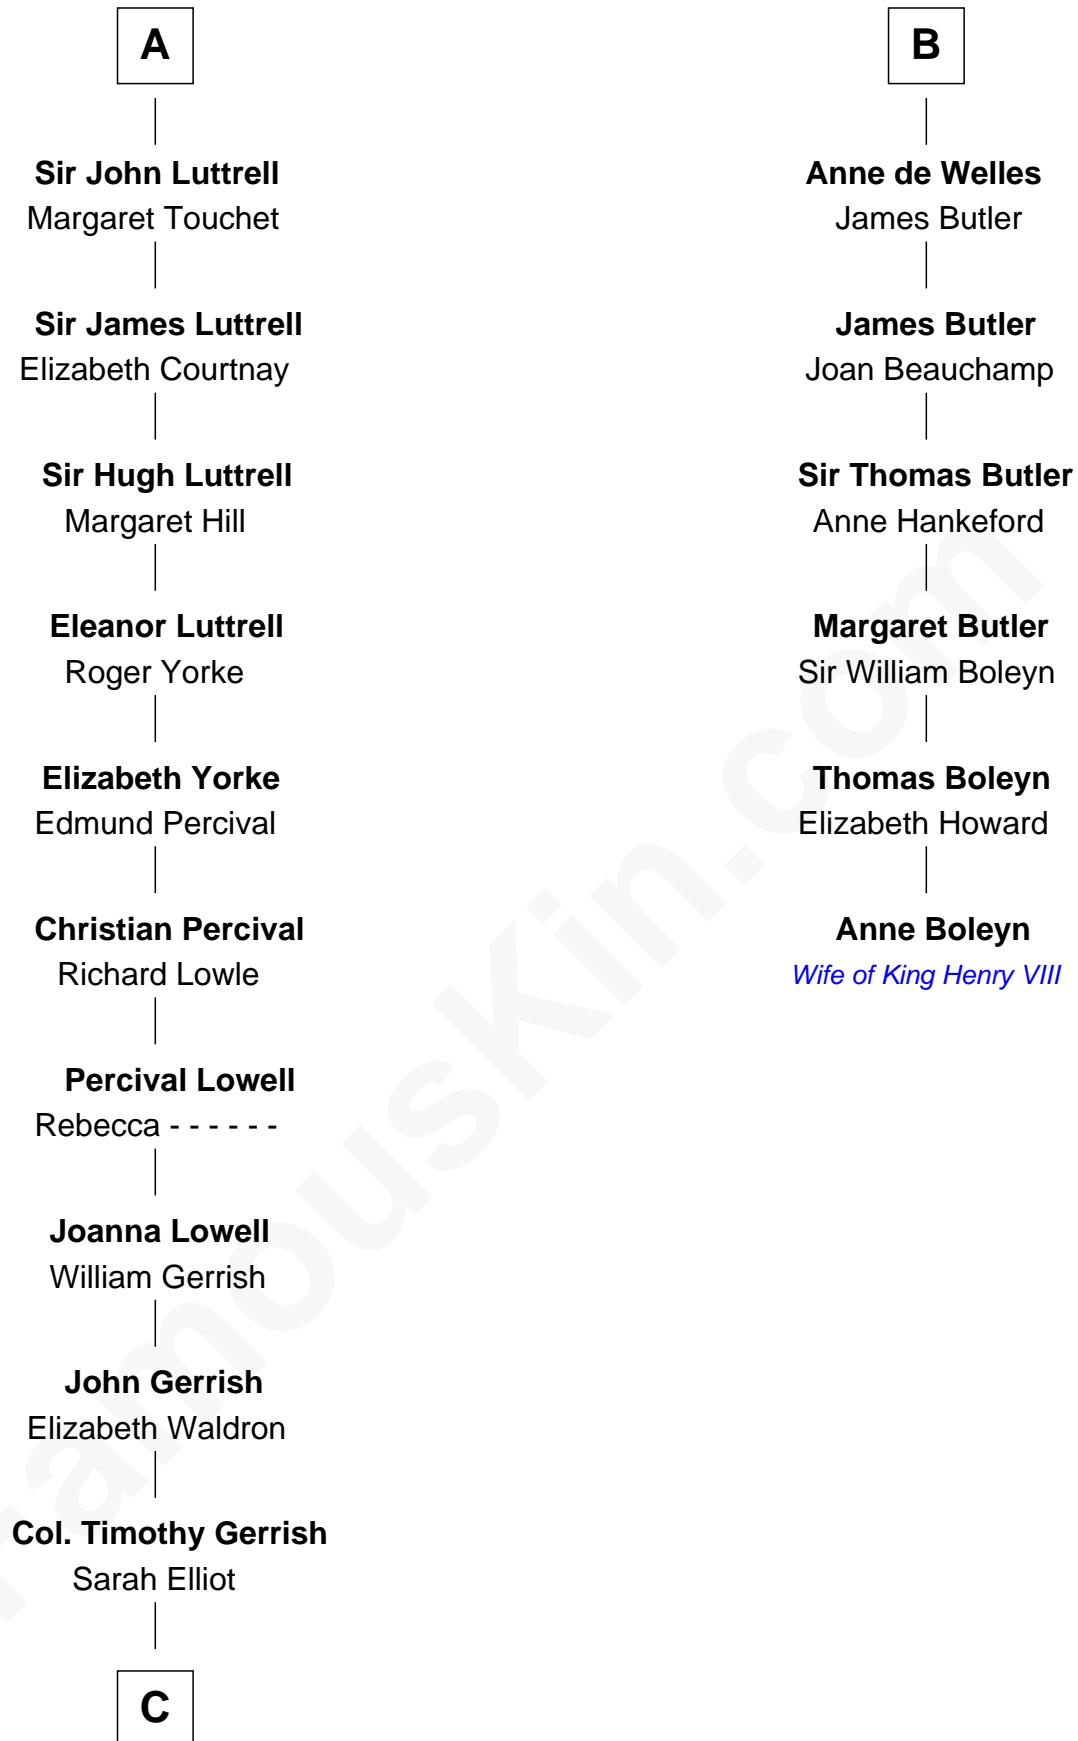

FamousKin.com

Relationship Chart of

Ichabod Goodwin

27th Governor of New Hampshire

12th cousin 7 times removed of

Anne Boleyn

2nd Wife of King Henry VIII

C

Col. Joseph Gerrish

Anna Thompson

Anna Thompson Gerrish

Samuel Goodwin

Ichabod Goodwin

27th Governor of New Hampshire

FamousKin.com