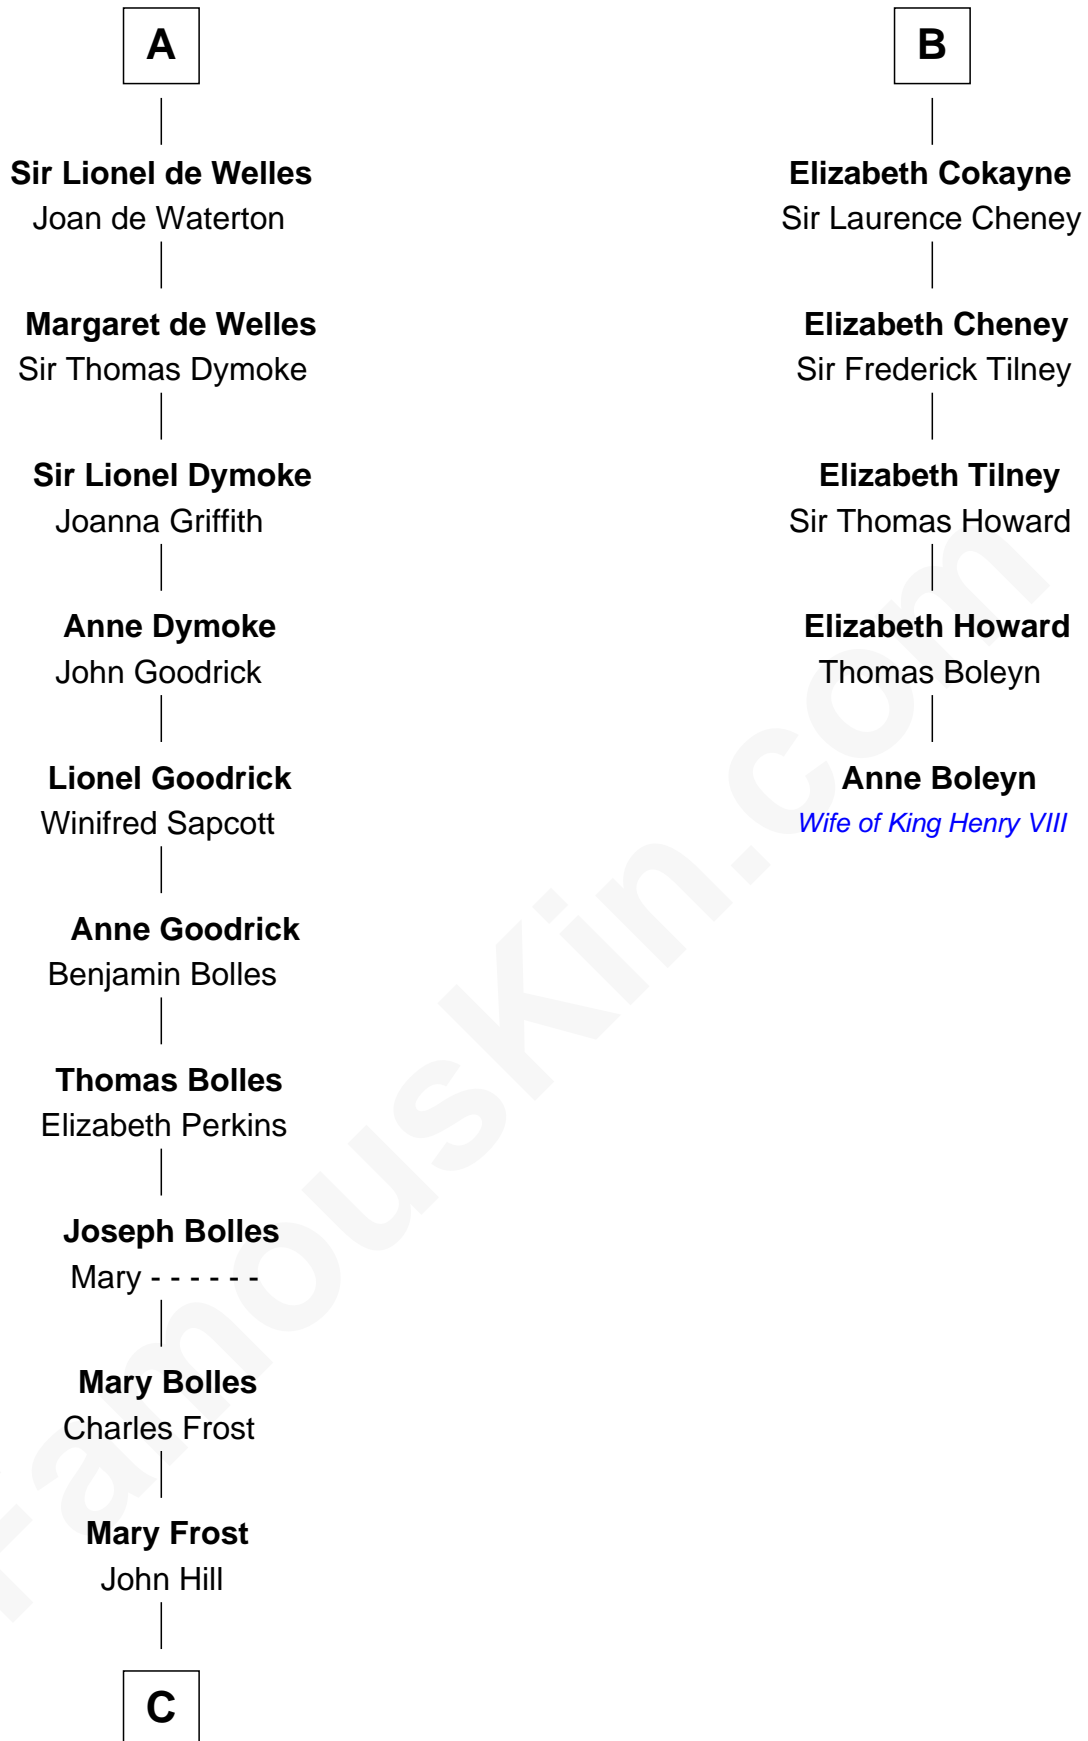

FamousKin.com

Relationship Chart of

Ichabod Goodwin

27th Governor of New Hampshire

11th cousin 9 times removed of

Anne Boleyn

2nd Wife of King Henry VIII

Sir William Longespee

Ela of Salisbury

C

—
Elisha Hill

Mary Plaisted

—
Hannah Hill

Dominicus Goodwin

—
Samuel Goodwin

Anna Thompson Gerrish

—
Ichabod Goodwin

27th Governor of New Hampshire

FamousKin.com