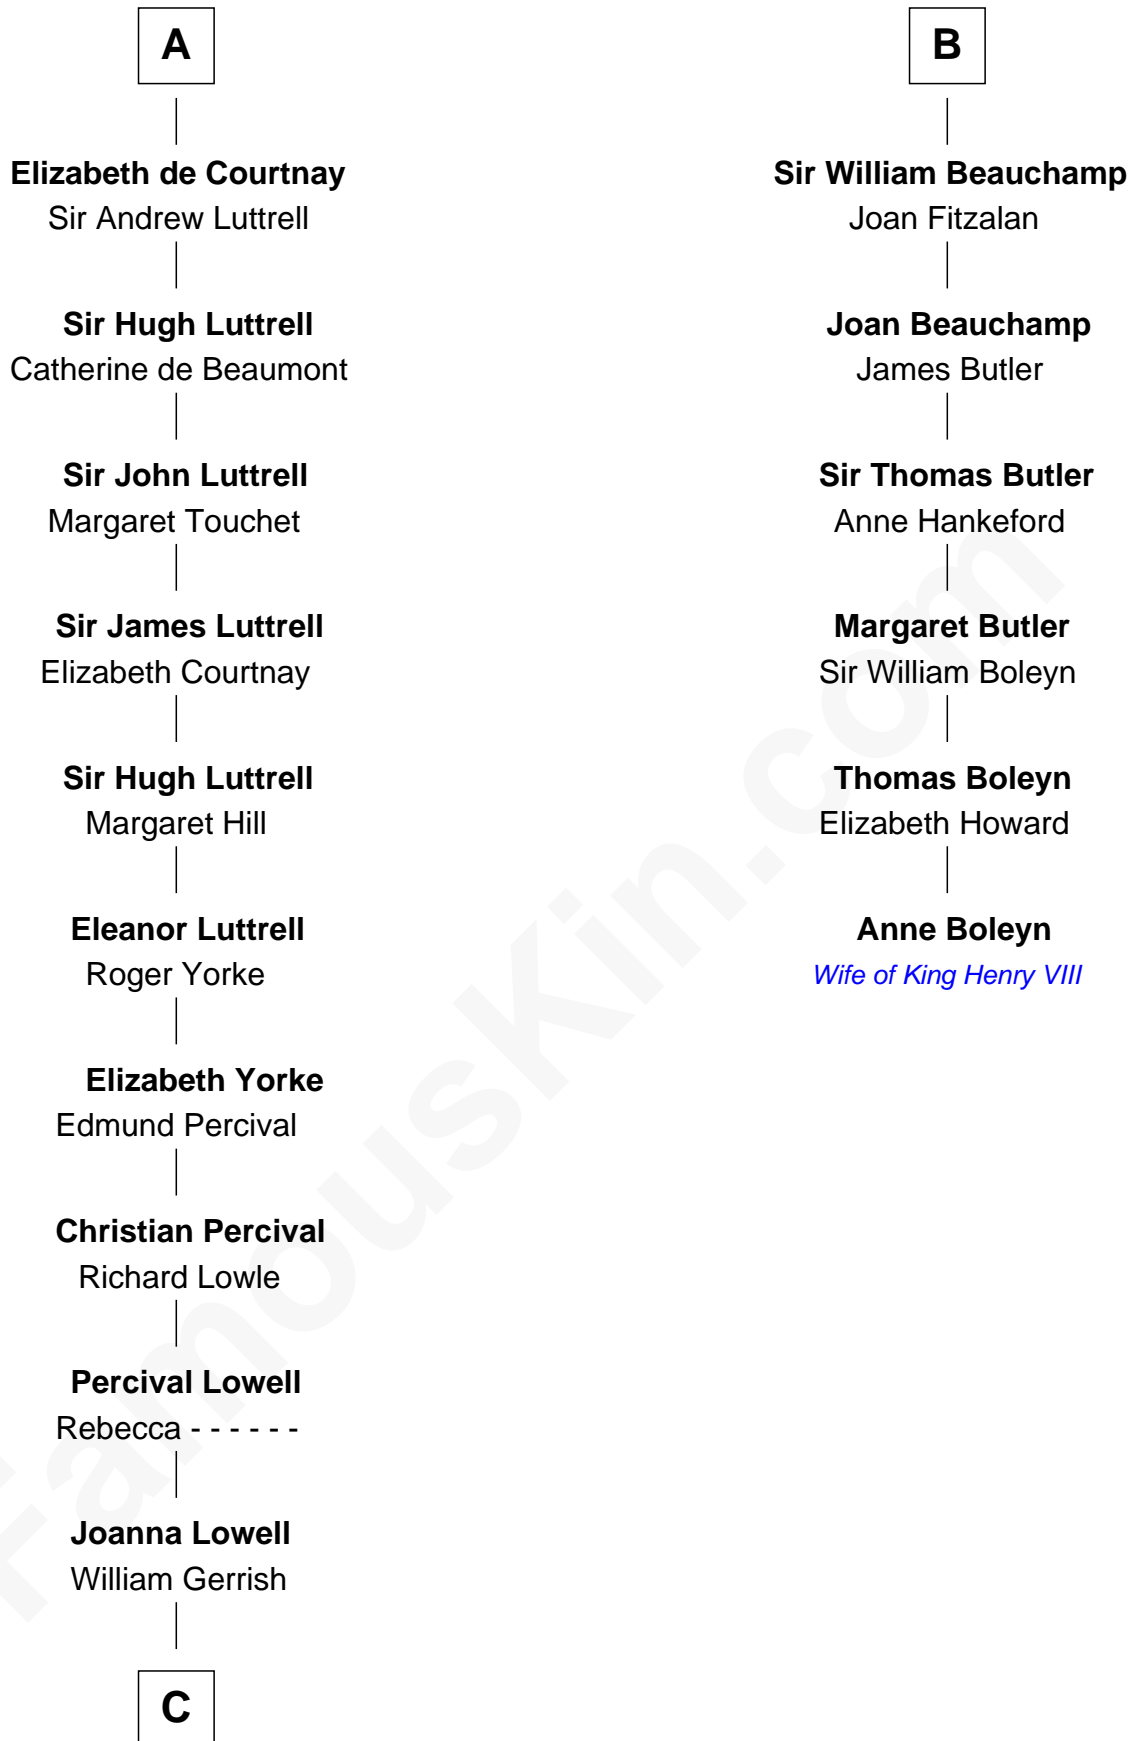

# FamousKin.com Relationship Chart of

**Ichabod Goodwin**

*27th Governor of New Hampshire*

**12th cousin 9 times removed of**

**Anne Boleyn**

*2nd Wife of King Henry VIII*

**Aubrey de Vere**

Alice Fitzrichard de Clare

**C**

—  
**John Gerrish**

Elizabeth Waldron

—  
**Col. Timothy Gerrish**

Sarah Elliot

—  
**Col. Joseph Gerrish**

Anna Thompson

—  
**Anna Thompson Gerrish**

Samuel Goodwin

—  
**Ichabod Goodwin**

*27th Governor of New Hampshire*