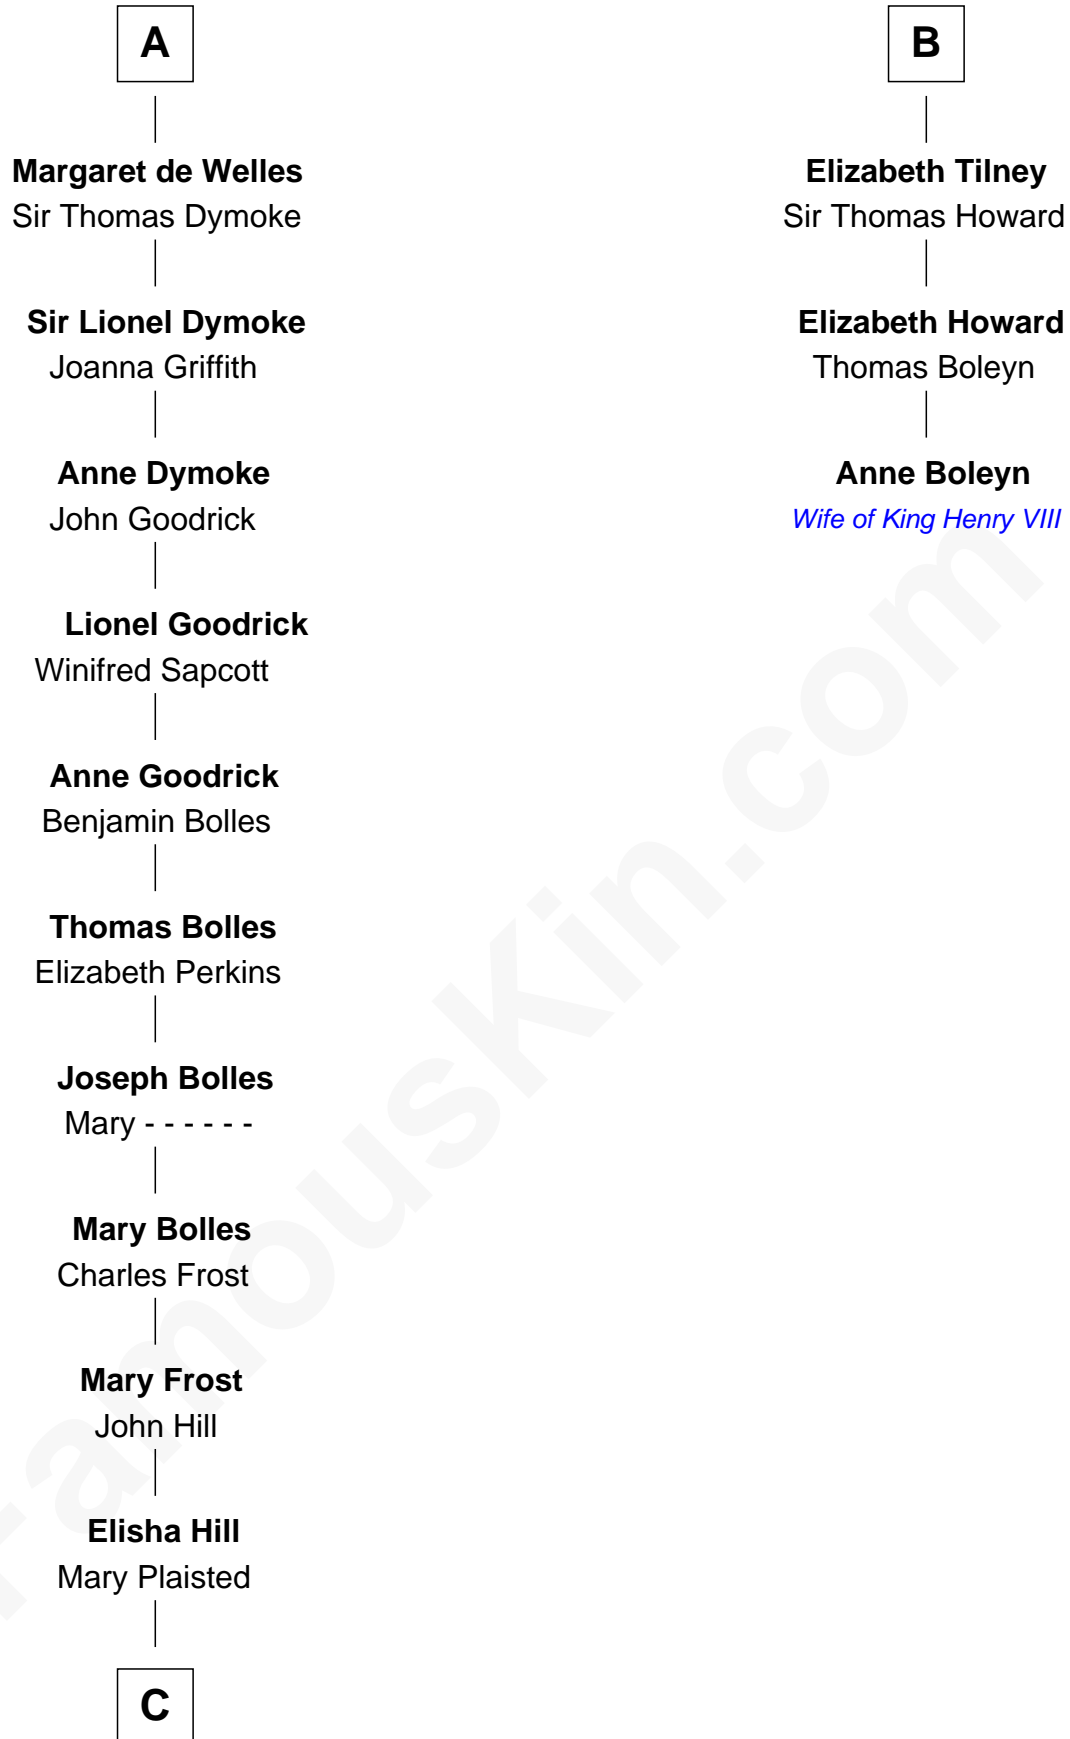

## Relationship Chart of

### Ichabod Goodwin

27th Governor of New Hampshire

9th cousin 10 times removed of

### Anne Boleyn

2nd Wife of King Henry VIII

**Sir William de Cantilupe**

Eve de Braiose

**C**

—  
**Hannah Hill**

Dominicus Goodwin

—  
**Samuel Goodwin**

Anna Thompson Gerrish

—  
**Ichabod Goodwin**

*27th Governor of New Hampshire*

FamousKin.com