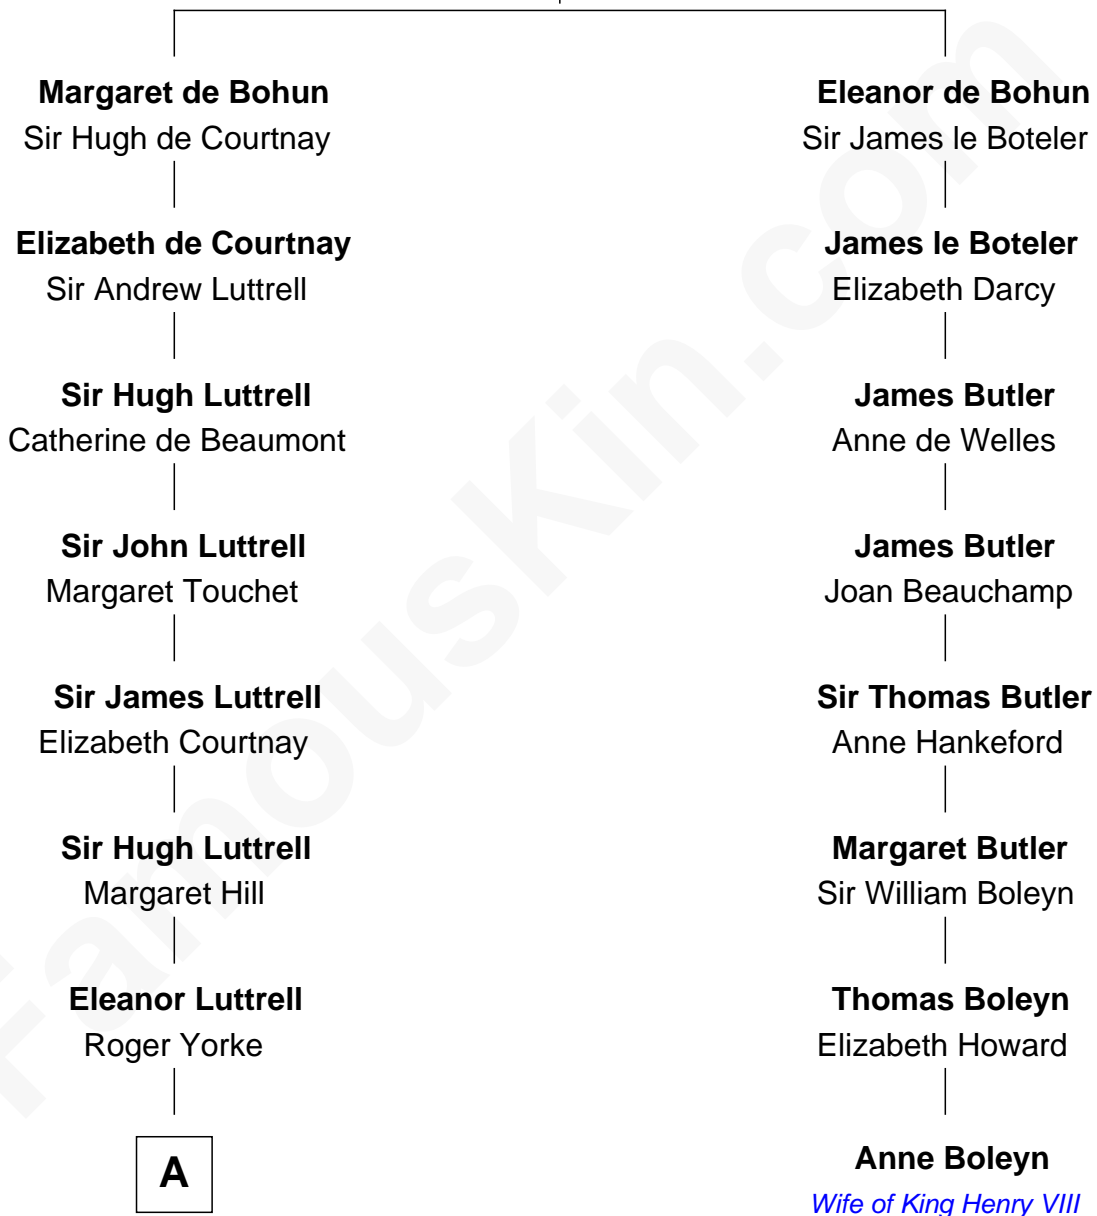

FamousKin.com Relationship Chart of

Ichabod Goodwin

27th Governor of New Hampshire

7th cousin 8 times removed of

Anne Boleyn

2nd Wife of King Henry VIII

Humphrey de Bohun
Elizabeth Plantagenet

A

Elizabeth Yorke
Edmund Percival

Christian Percival
Richard Lowle

Percival Lowell
Rebecca - - - - -

Joanna Lowell
William Gerrish

John Gerrish
Elizabeth Waldron

Col. Timothy Gerrish
Sarah Elliot

Col. Joseph Gerrish
Anna Thompson

Anna Thompson Gerrish
Samuel Goodwin

Ichabod Goodwin
27th Governor of New Hampshire