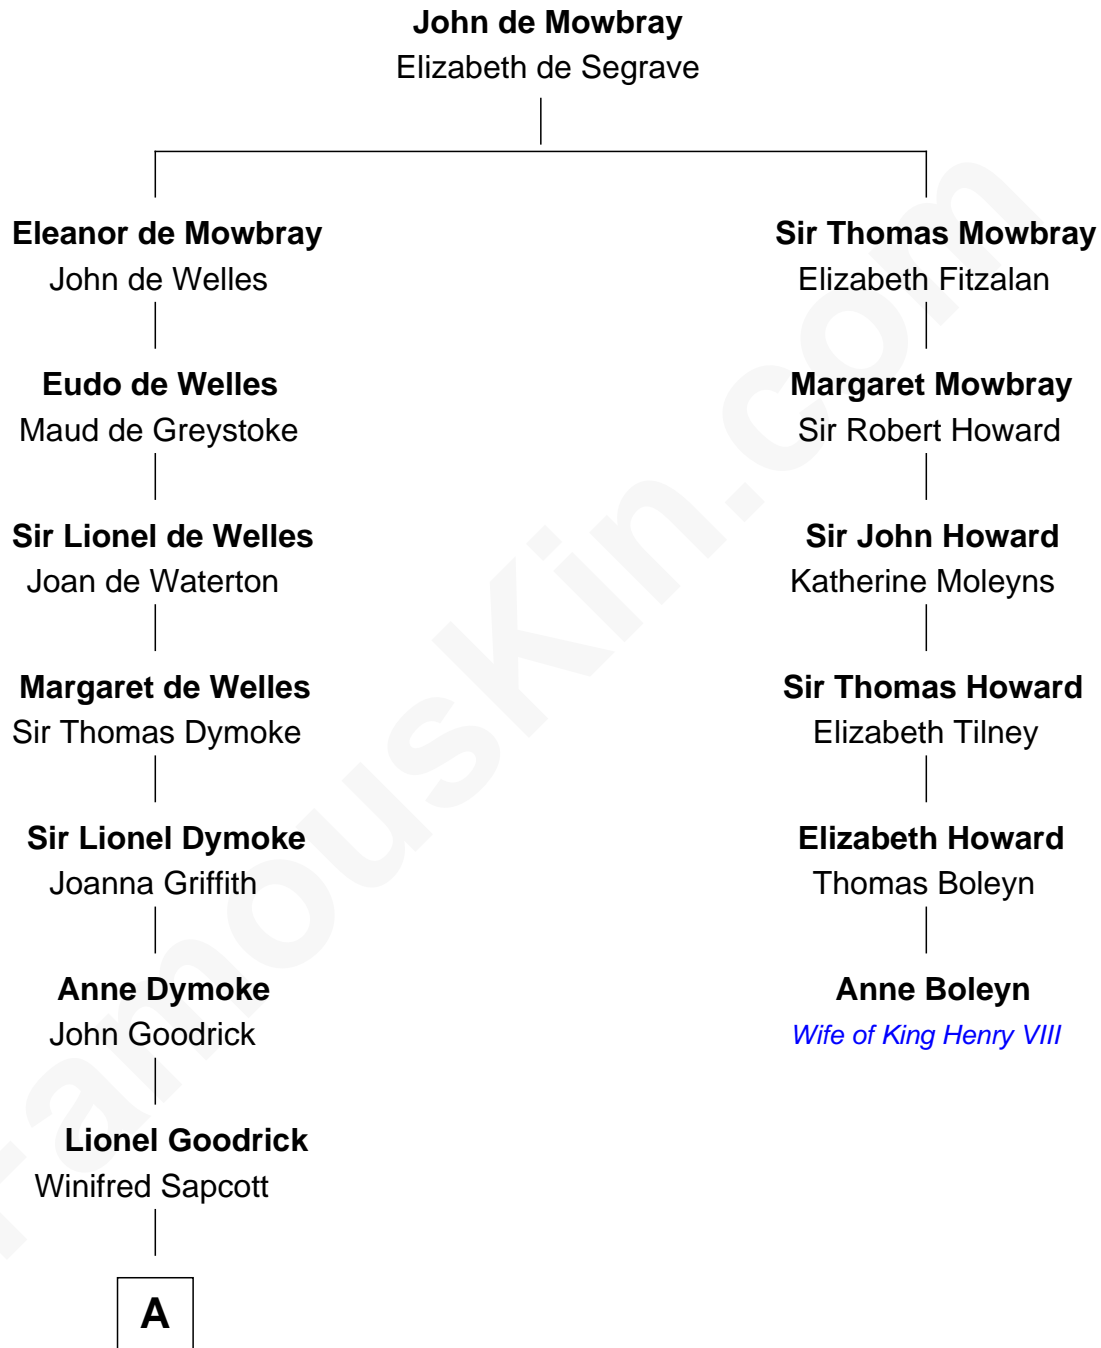

FamousKin.com

Relationship Chart of

Ichabod Goodwin

27th Governor of New Hampshire

5th cousin 10 times removed of

Anne Boleyn

2nd Wife of King Henry VIII

A