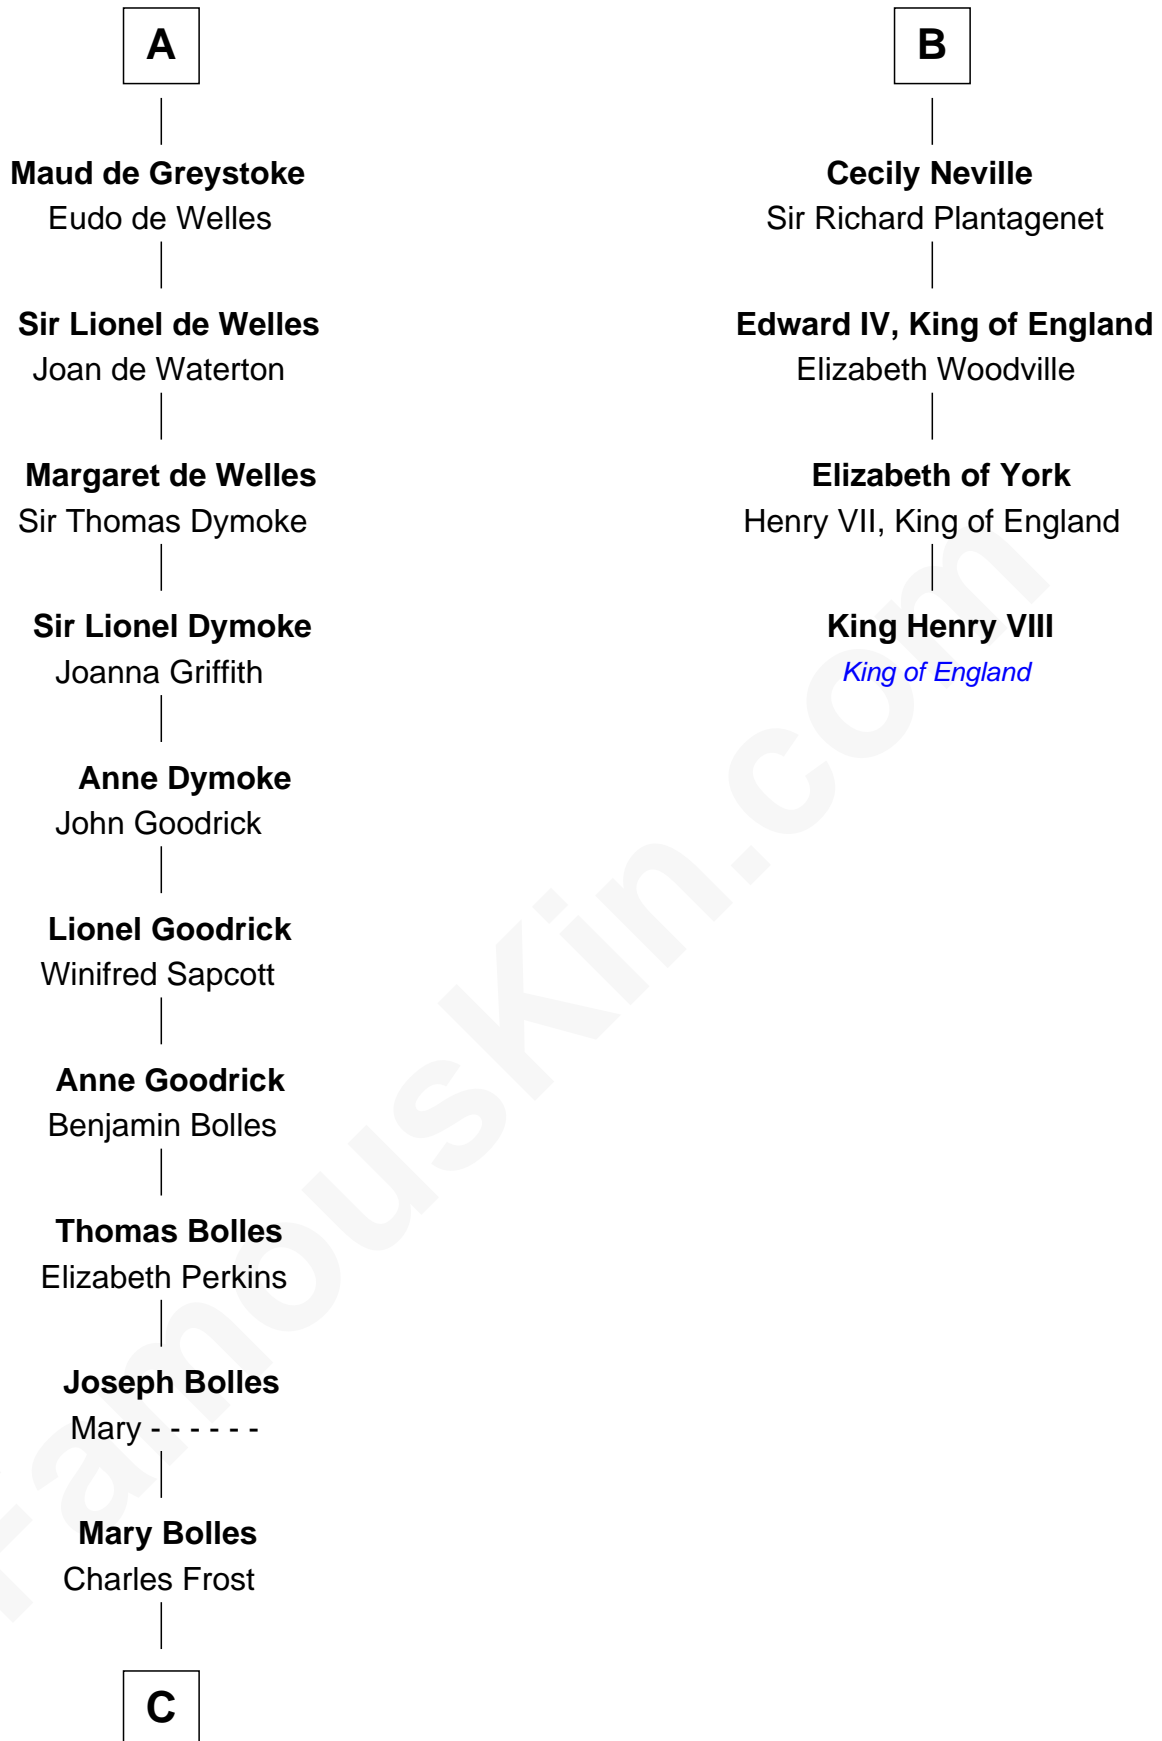

FamousKin.com Relationship Chart of

Ichabod Goodwin

27th Governor of New Hampshire

10th cousin 11 times removed of

King Henry VIII

King of England

C

—
Mary Frost

John Hill

—
Elisha Hill

Mary Plaisted

—
Hannah Hill

Dominicus Goodwin

—
Samuel Goodwin

Anna Thompson Gerrish

—
Ichabod Goodwin