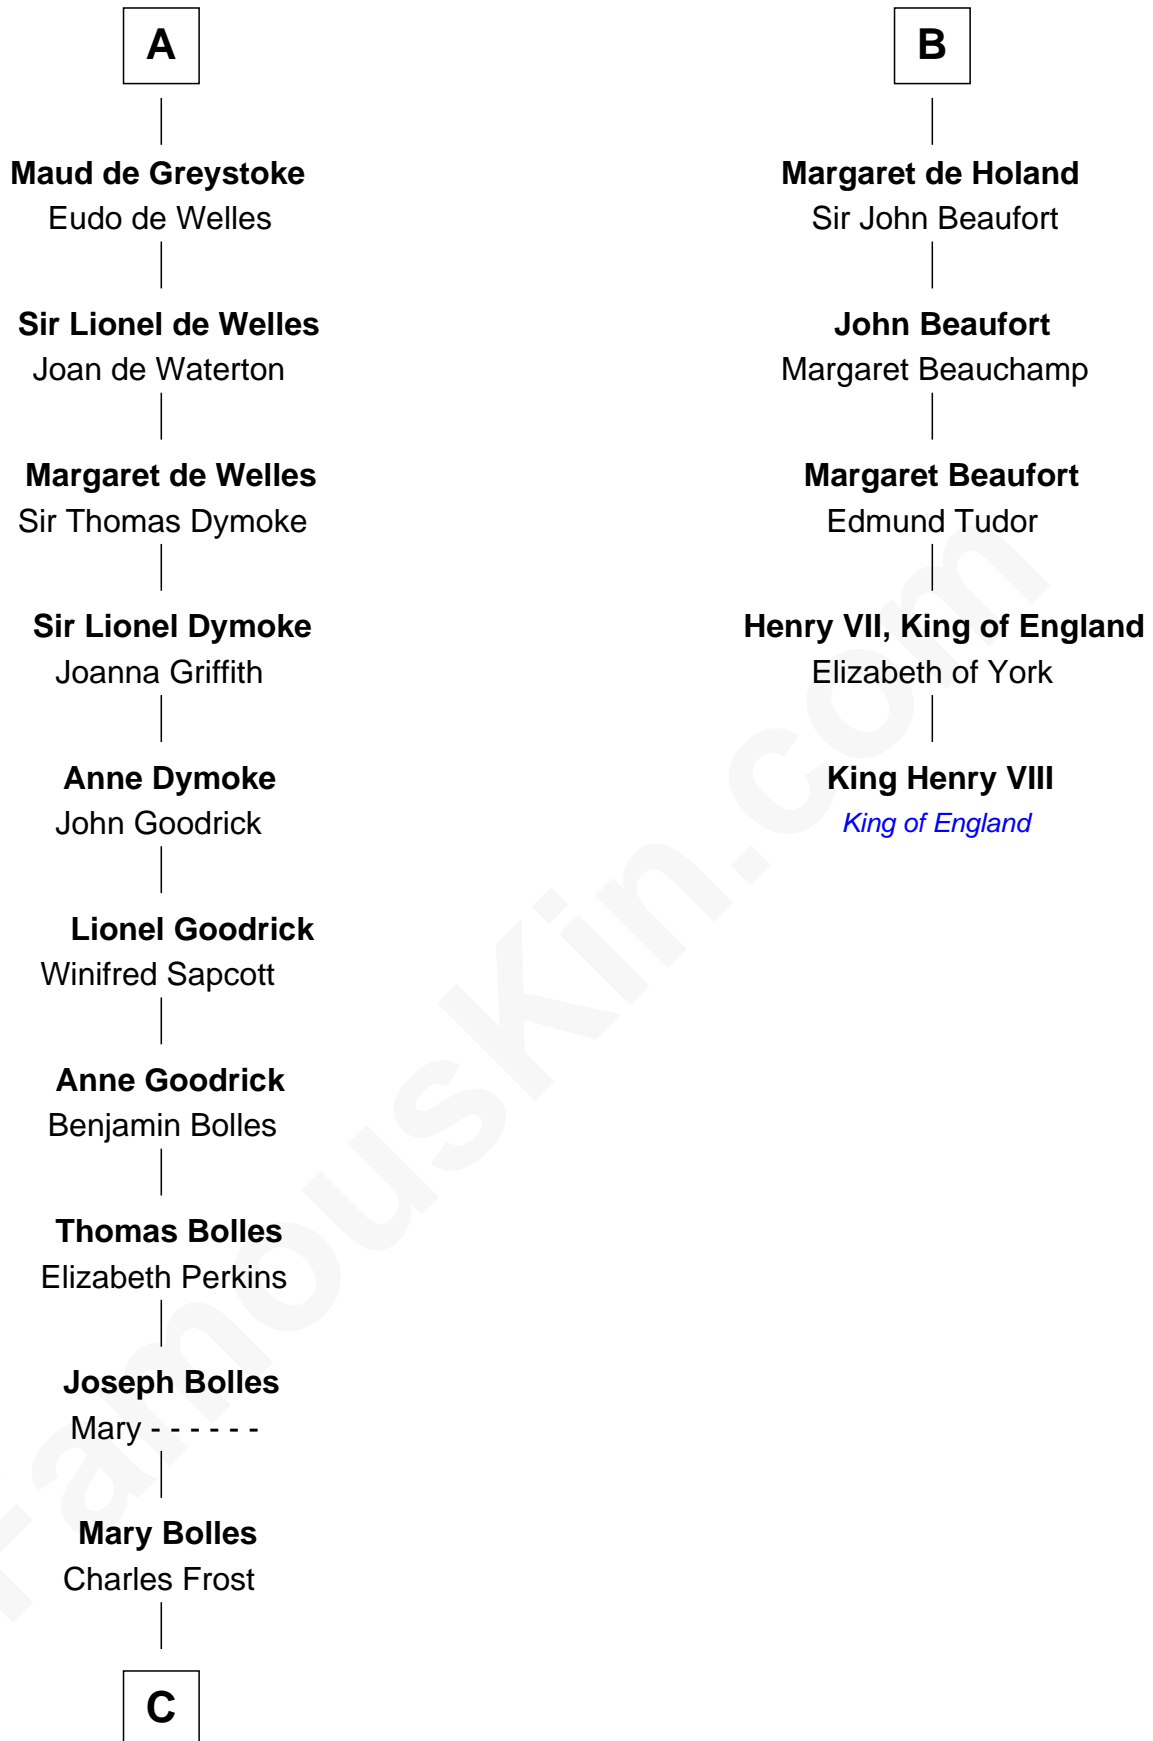

FamousKin.com Relationship Chart of

Ichabod Goodwin

27th Governor of New Hampshire

11th cousin 10 times removed of

King Henry VIII

King of England

Robert Mauduit

Isabel Basset

Anna Thompson Gerrish

—
Ichabod Goodwin

27th Governor of New Hampshire

FamousKin.com