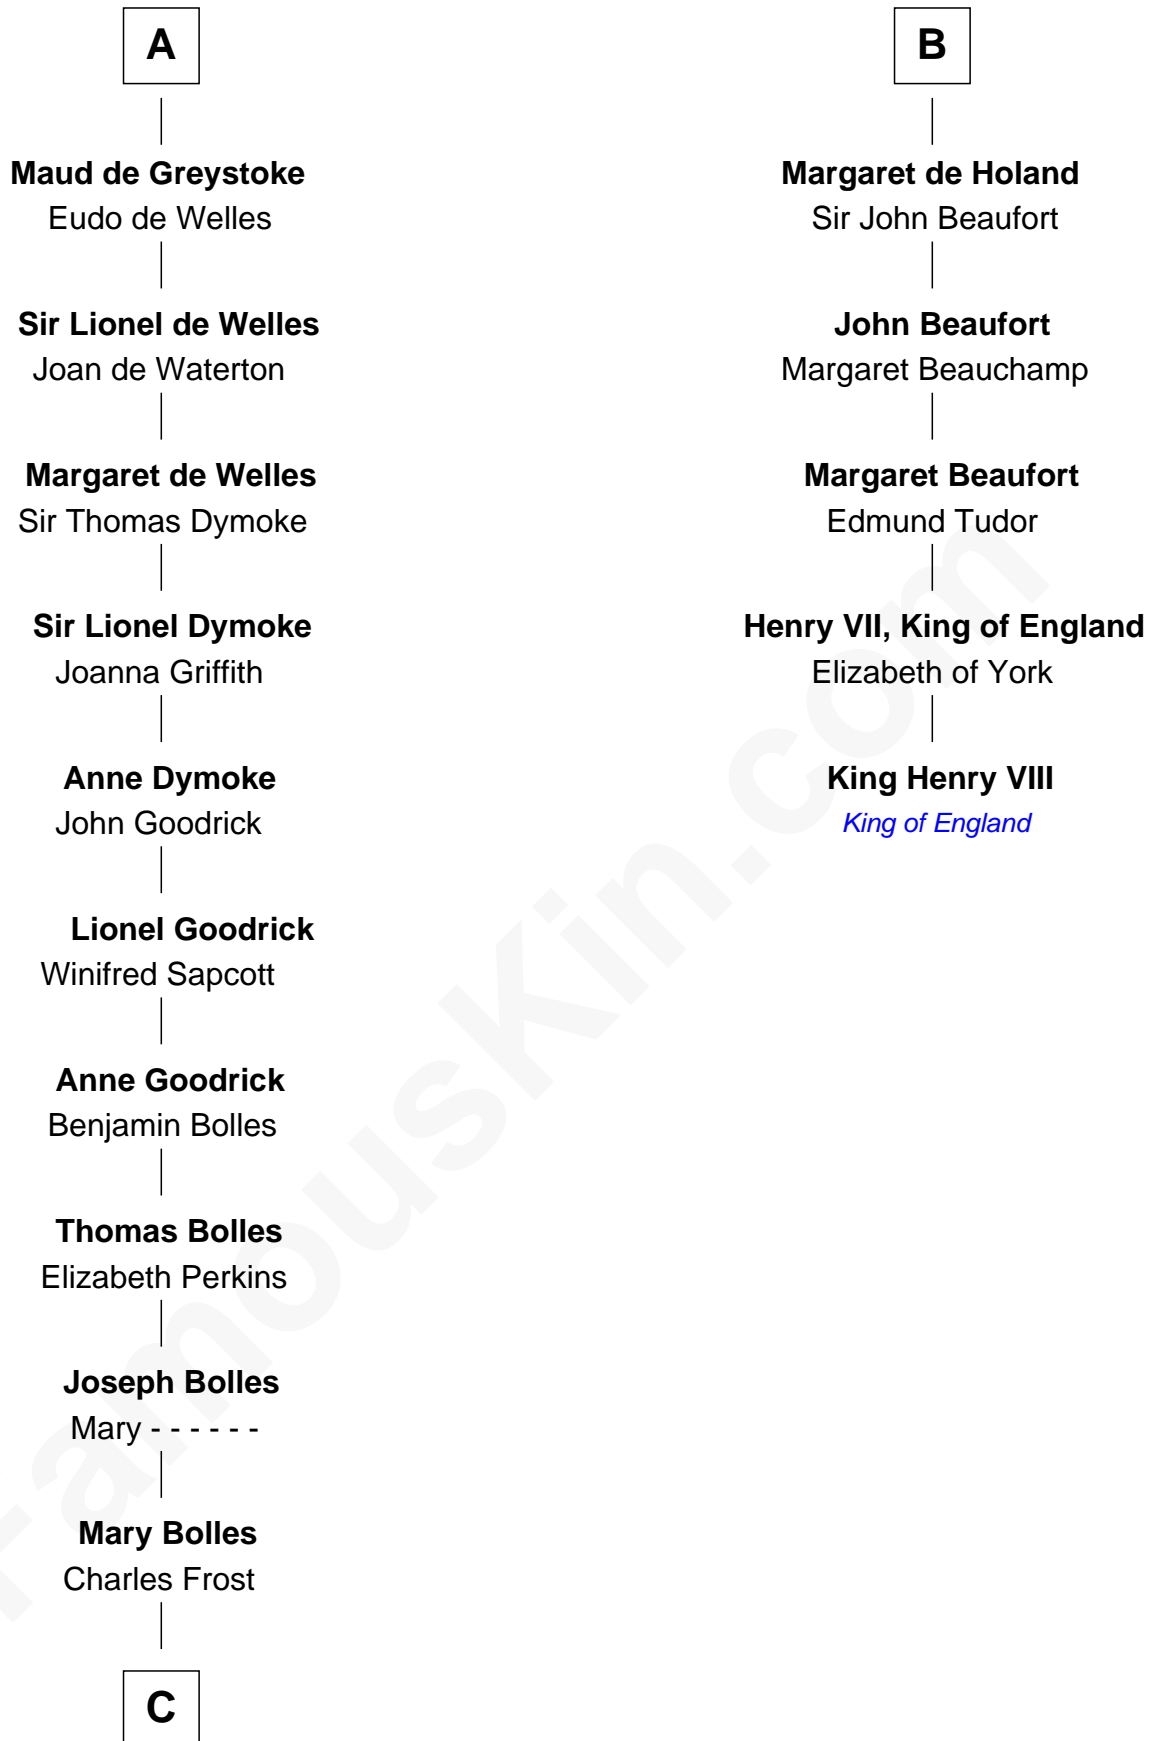

# FamousKin.com Relationship Chart of

**Ichabod Goodwin**

*27th Governor of New Hampshire*

11th cousin 10 times removed of

**King Henry VIII**

*King of England*

**Waleran de Newburgh**

Alice de Harcourt

**C**

—  
**Mary Frost**

John Hill

—  
**Elisha Hill**

Mary Plaisted

—  
**Hannah Hill**

Dominicus Goodwin

—  
**Samuel Goodwin**

Anna Thompson Gerrish

—  
**Ichabod Goodwin**

*27th Governor of New Hampshire*

FamousKin.com