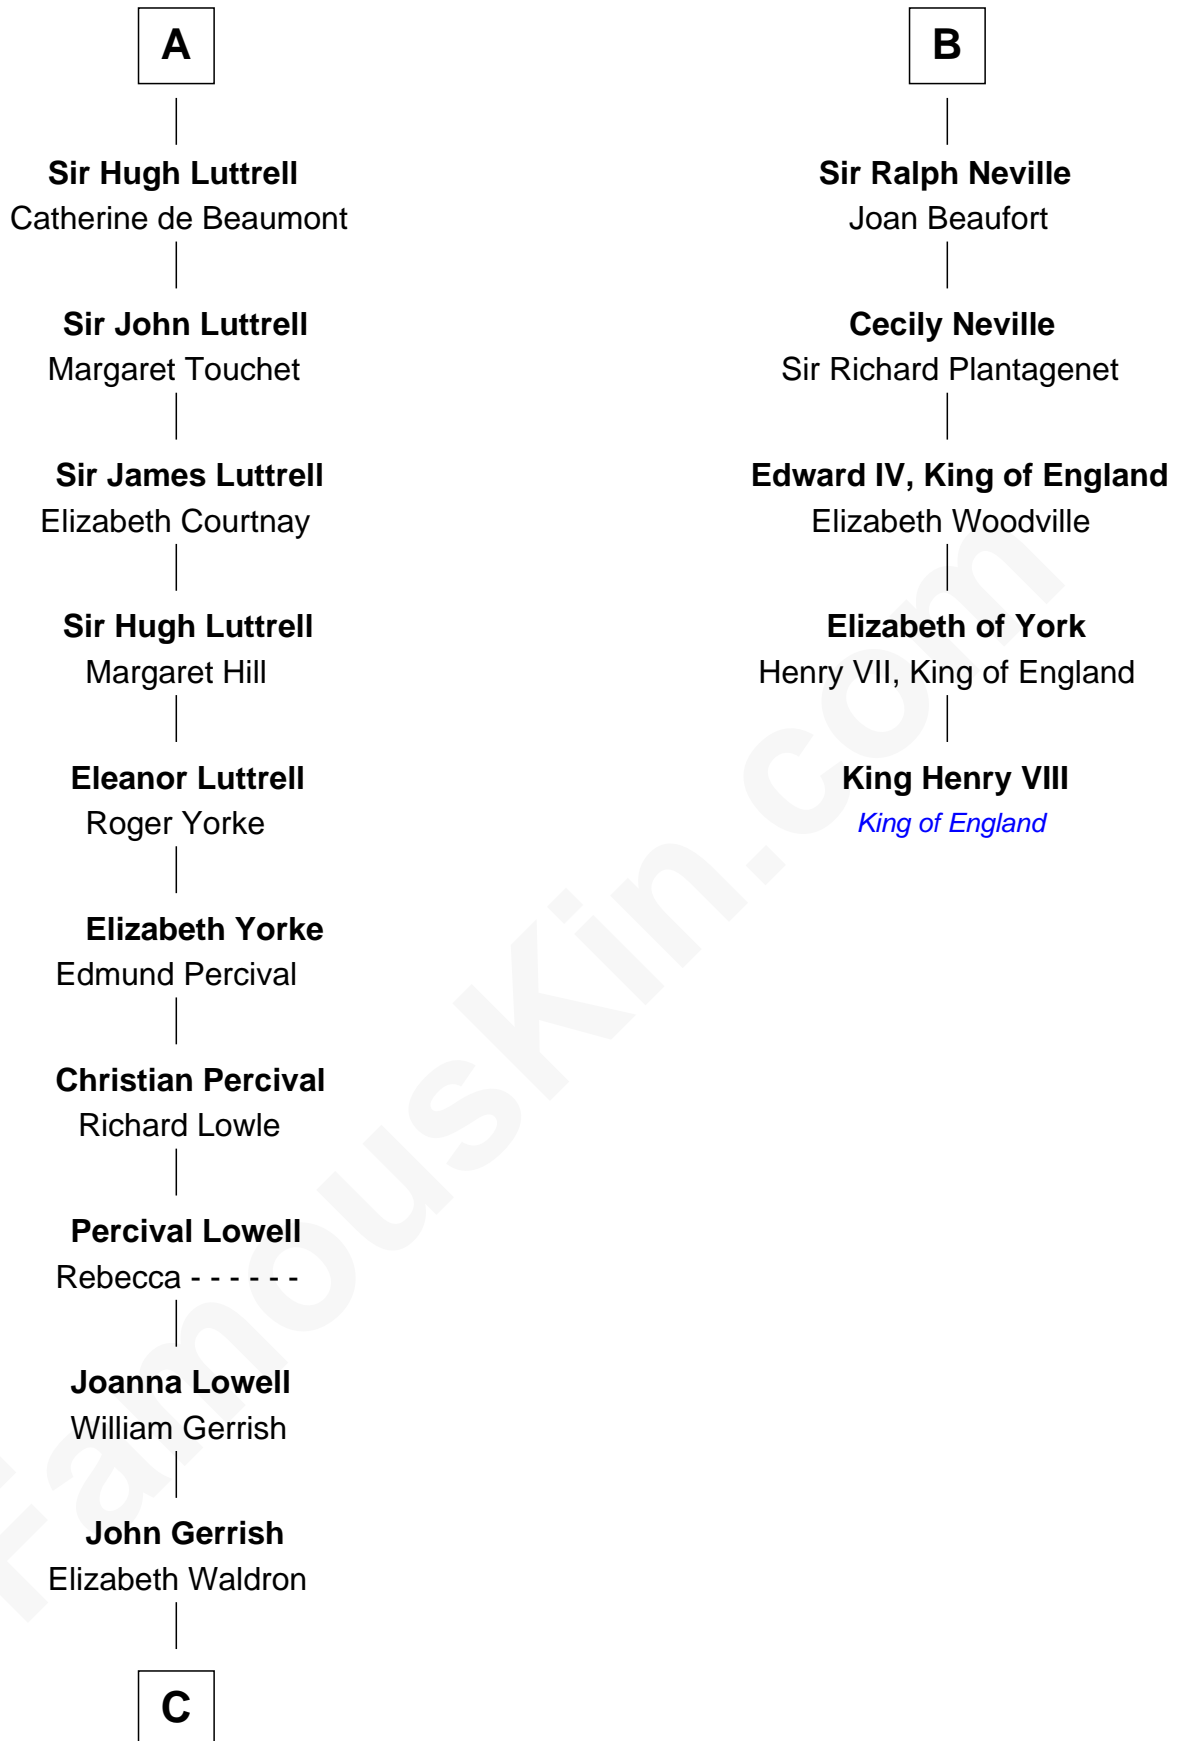

# FamousKin.com Relationship Chart of

**Ichabod Goodwin**

*27th Governor of New Hampshire*

**11th cousin 9 times removed of**

**King Henry VIII**

*King of England*

**Richard de Clare**  
Aoife MacMurrough

**C**

Col. Timothy Gerrish

Sarah Elliot

Col. Joseph Gerrish

Anna Thompson

Anna Thompson Gerrish

Samuel Goodwin

**Ichabod Goodwin**

*27th Governor of New Hampshire*