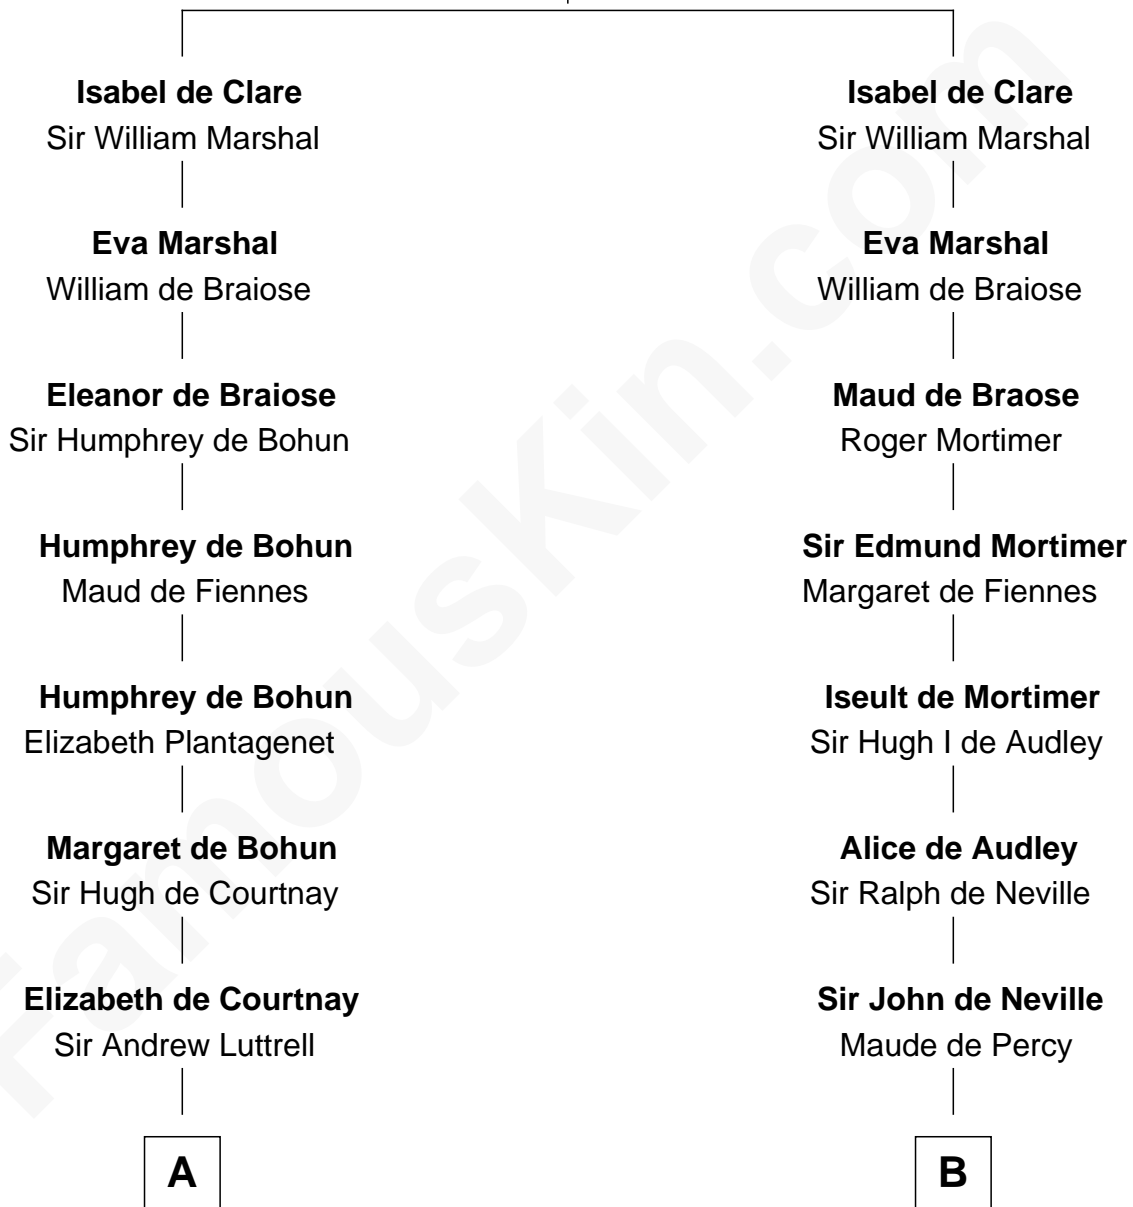

# FamousKin.com Relationship Chart of

**Ichabod Goodwin**

*27th Governor of New Hampshire*

**11th cousin 9 times removed of**

**King Henry VIII**

*King of England*

**Richard de Clare**  
Aoife MacMurrough

**C**

Col. Timothy Gerrish

Sarah Elliot

Col. Joseph Gerrish

Anna Thompson

Anna Thompson Gerrish

Samuel Goodwin

**Ichabod Goodwin**

*27th Governor of New Hampshire*