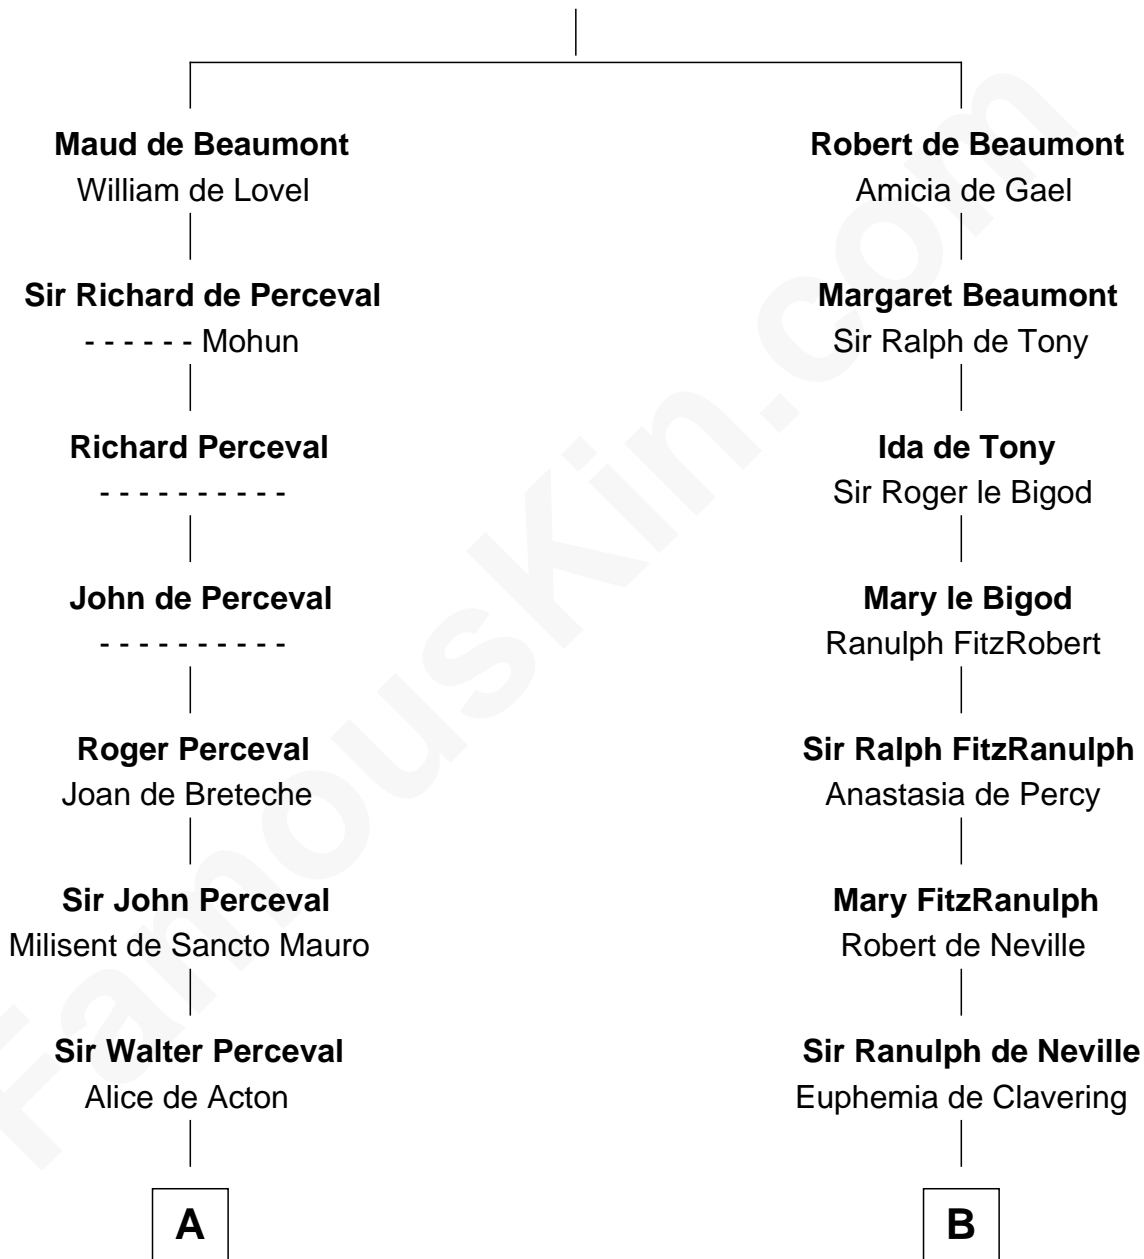

FamousKin.com Relationship Chart of

Ichabod Goodwin

27th Governor of New Hampshire

13th cousin 7 times removed of

King Henry VIII

King of England

Sir Robert de Beaumont

Isabel de Vermandois

C

Col. Timothy Gerrish

Sarah Elliot

Col. Joseph Gerrish

Anna Thompson

Anna Thompson Gerrish

Samuel Goodwin

Ichabod Goodwin

27th Governor of New Hampshire

FamousKin.com