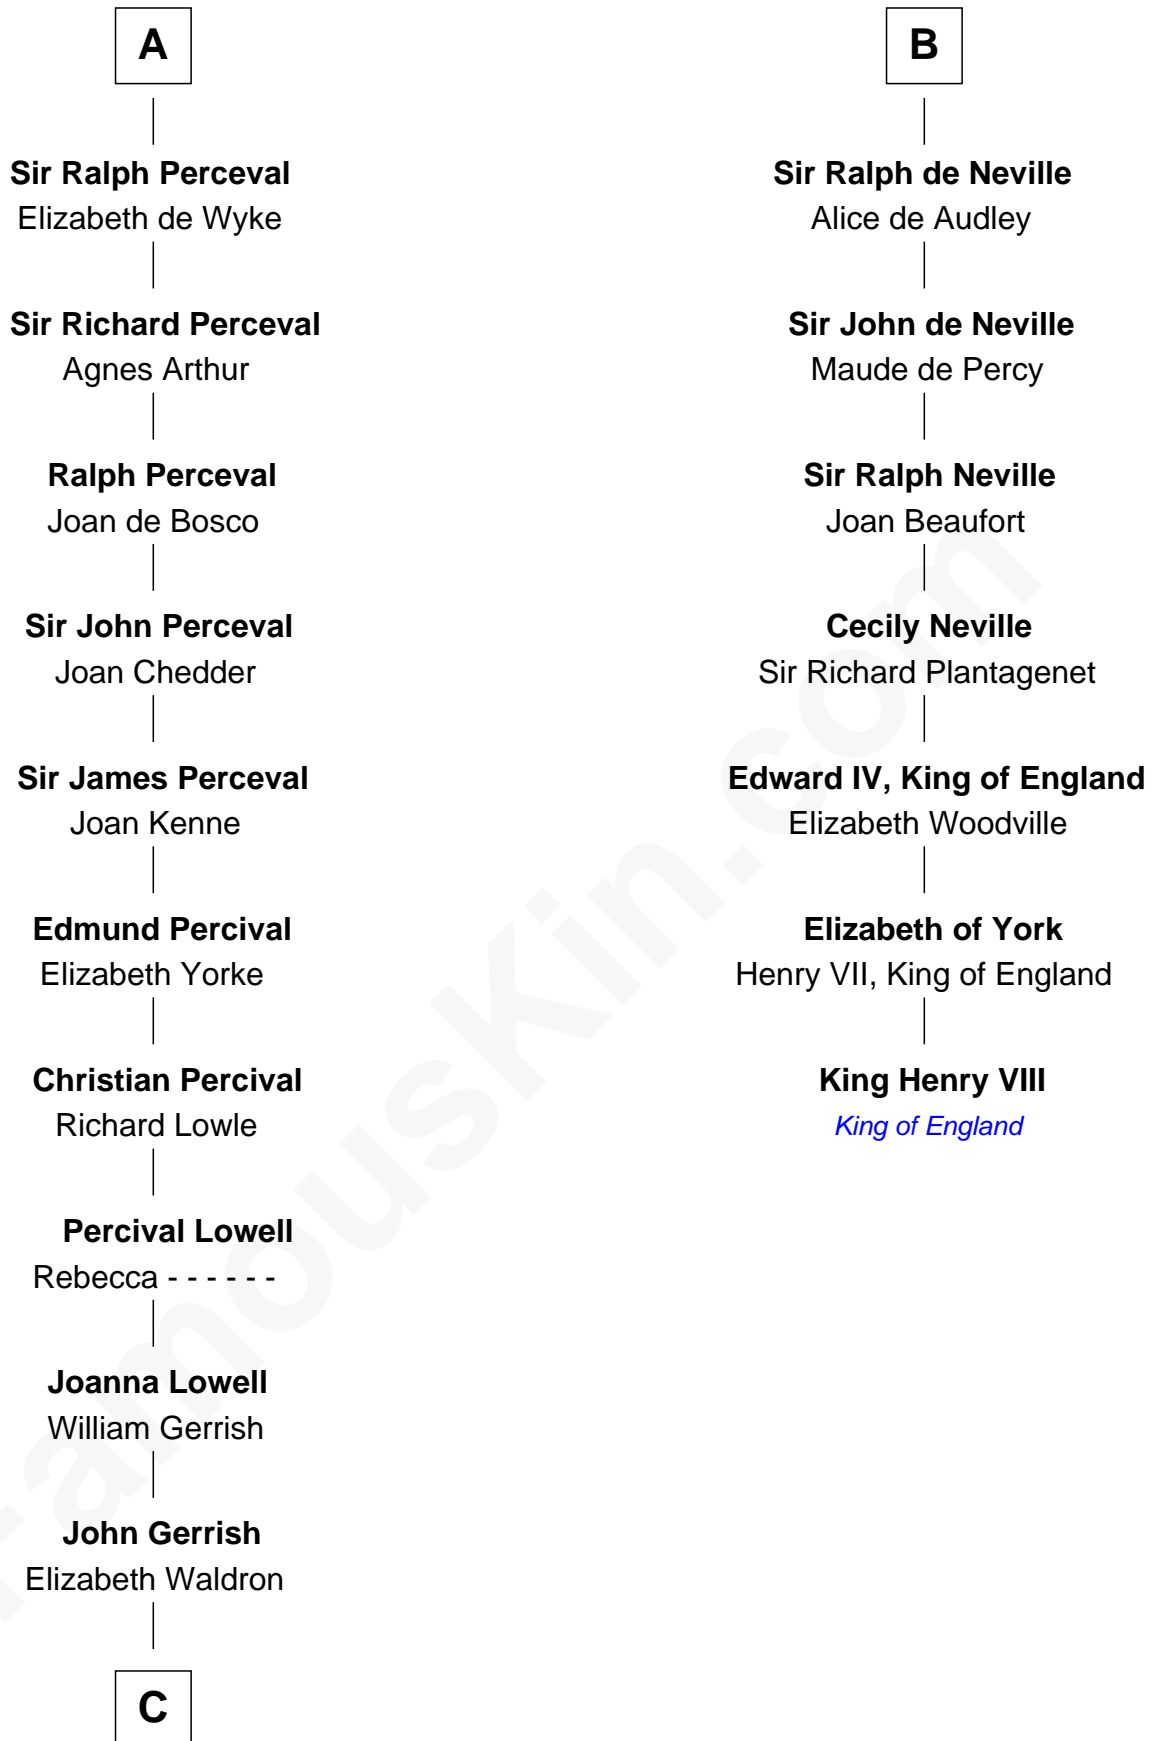

FamousKin.com Relationship Chart of

Ichabod Goodwin

27th Governor of New Hampshire

13th cousin 7 times removed of

King Henry VIII

King of England

Sir Robert de Beaumont

Isabel de Vermandois

27th Governor of New Hampshire

FamousKin.com