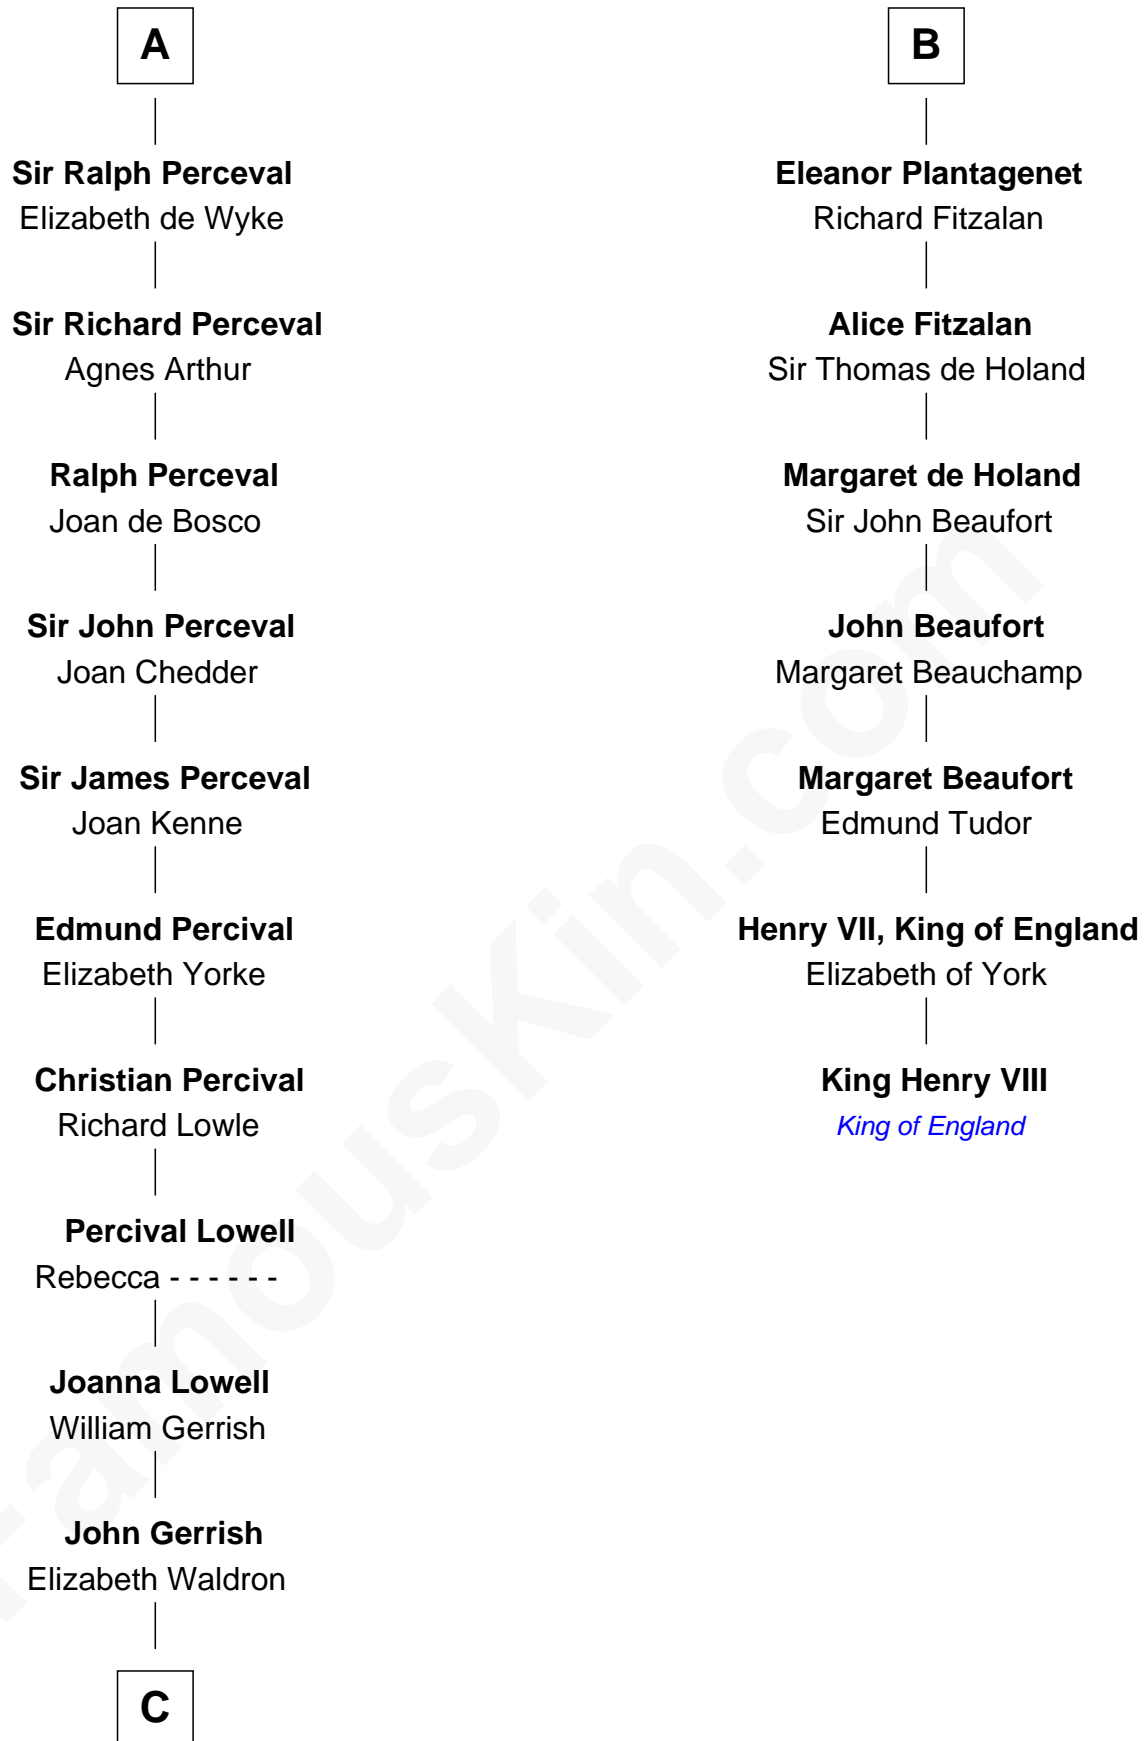

# FamousKin.com Relationship Chart of

**Ichabod Goodwin**

*27th Governor of New Hampshire*

**13th cousin 7 times removed of**

**King Henry VIII**

*King of England*

**C**

Col. Timothy Gerrish

Sarah Elliot

Col. Joseph Gerrish

Anna Thompson

Anna Thompson Gerrish

Samuel Goodwin

**Ichabod Goodwin**

*27th Governor of New Hampshire*

FamousKin.com