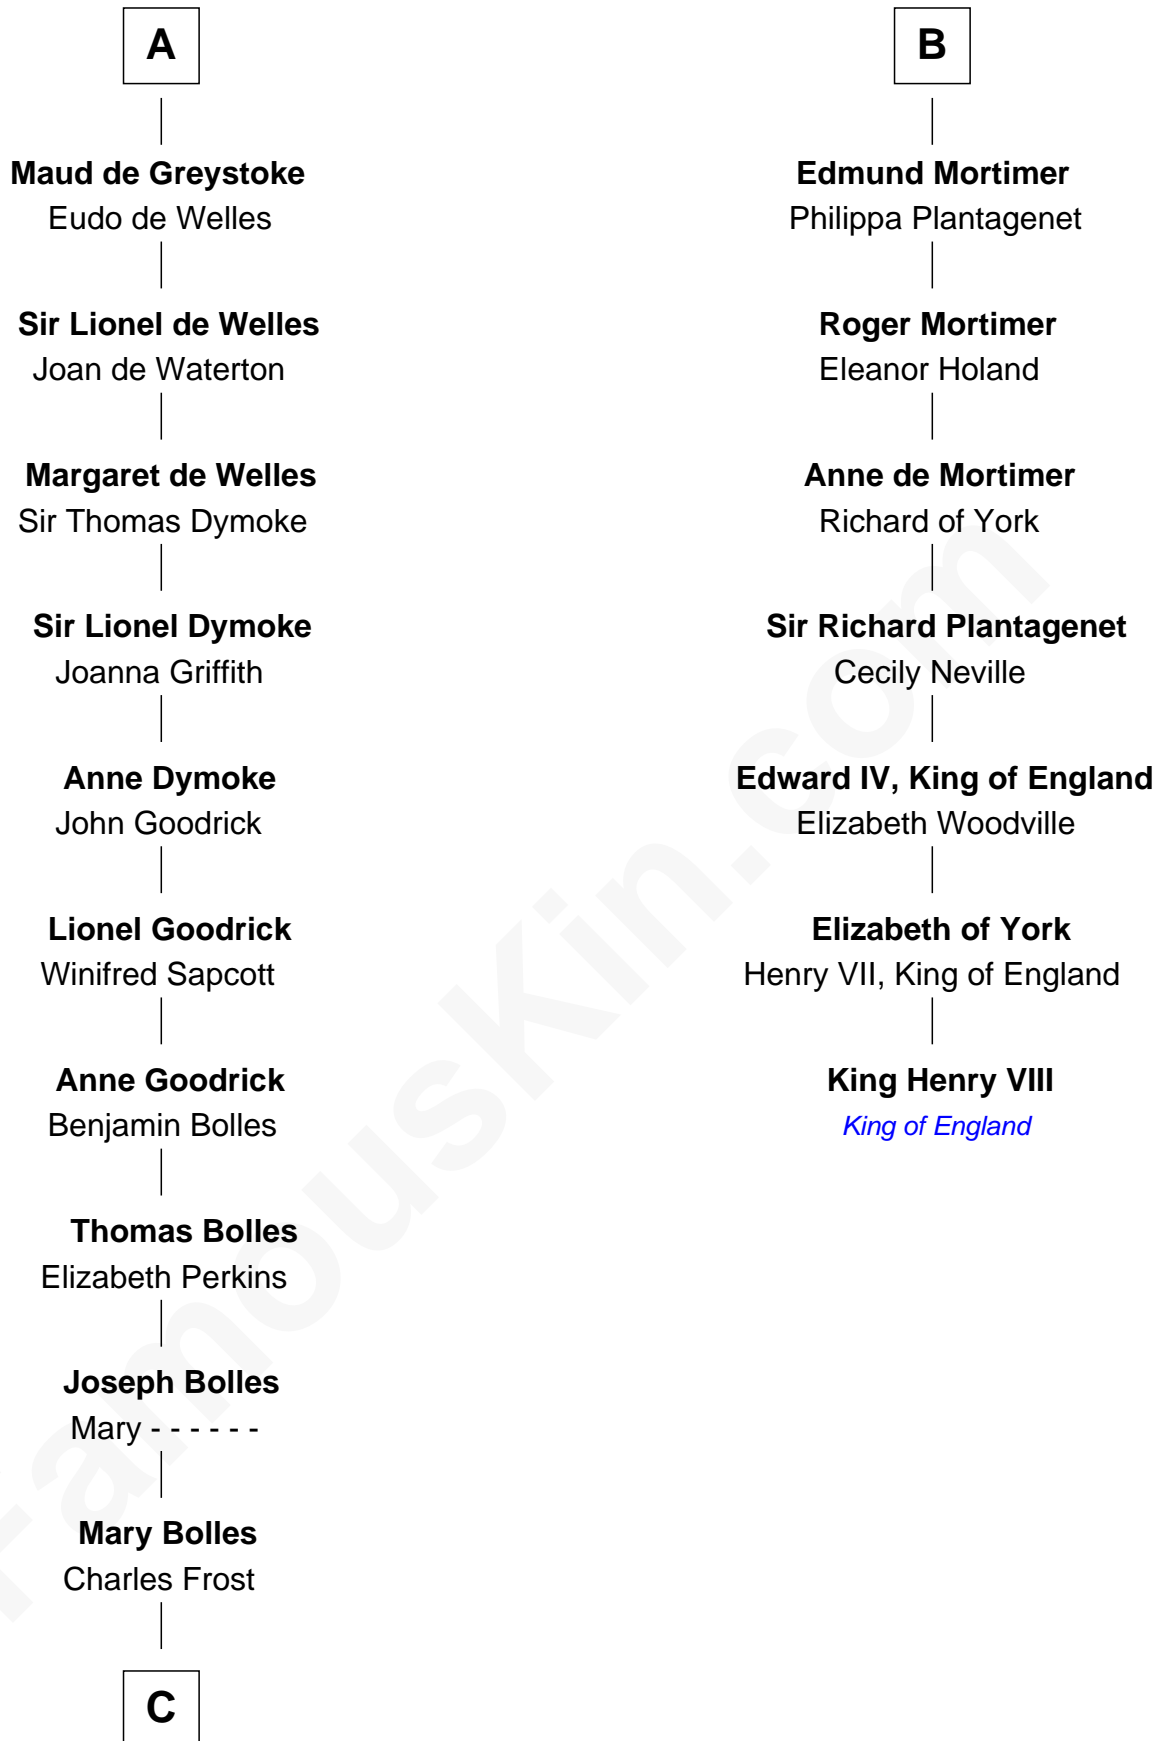

# FamousKin.com Relationship Chart of

**Ichabod Goodwin**

*27th Governor of New Hampshire*

**13th cousin 8 times removed of**

**King Henry VIII**

*King of England*

**Bertrade de Montfort**

Hugh de Kevelioc

**C**

—  
**Mary Frost**

John Hill

—  
**Elisha Hill**

Mary Plaisted

—  
**Hannah Hill**

Dominicus Goodwin

—  
**Samuel Goodwin**

Anna Thompson Gerrish

—  
**Ichabod Goodwin**

*27th Governor of New Hampshire*

FamousKin.com