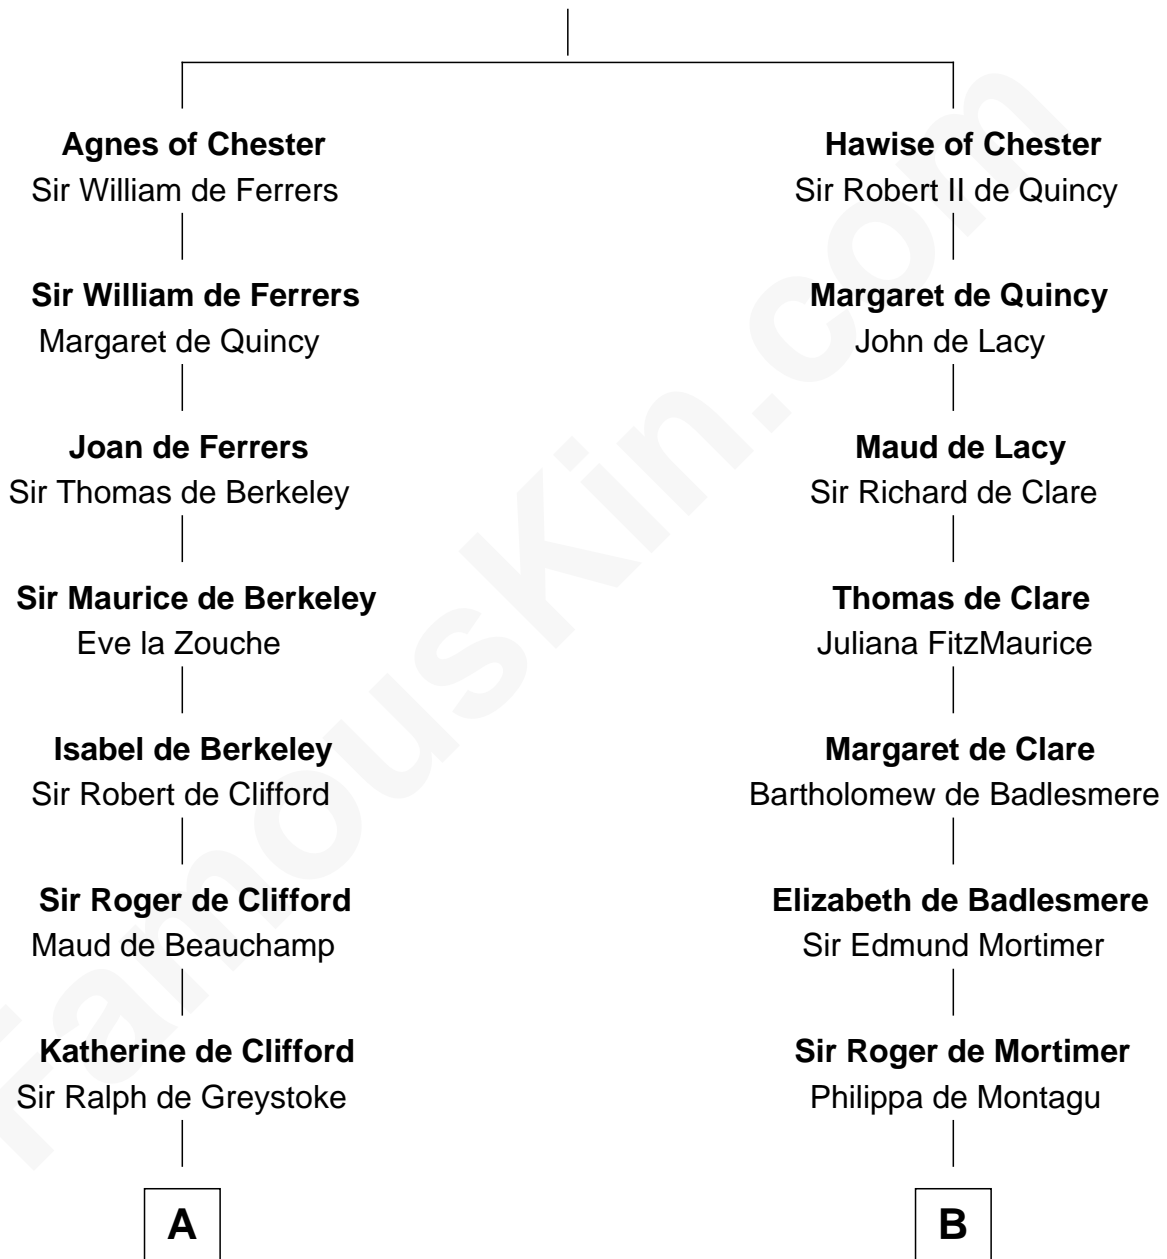

# FamousKin.com Relationship Chart of

**Ichabod Goodwin**

*27th Governor of New Hampshire*

**13th cousin 8 times removed of**

**King Henry VIII**

*King of England*

**Bertrade de Montfort**

Hugh de Kevelioc

**C**

—  
**Mary Frost**

John Hill

—  
**Elisha Hill**

Mary Plaisted

—  
**Hannah Hill**

Dominicus Goodwin

—  
**Samuel Goodwin**

Anna Thompson Gerrish

—  
**Ichabod Goodwin**

*27th Governor of New Hampshire*

FamousKin.com