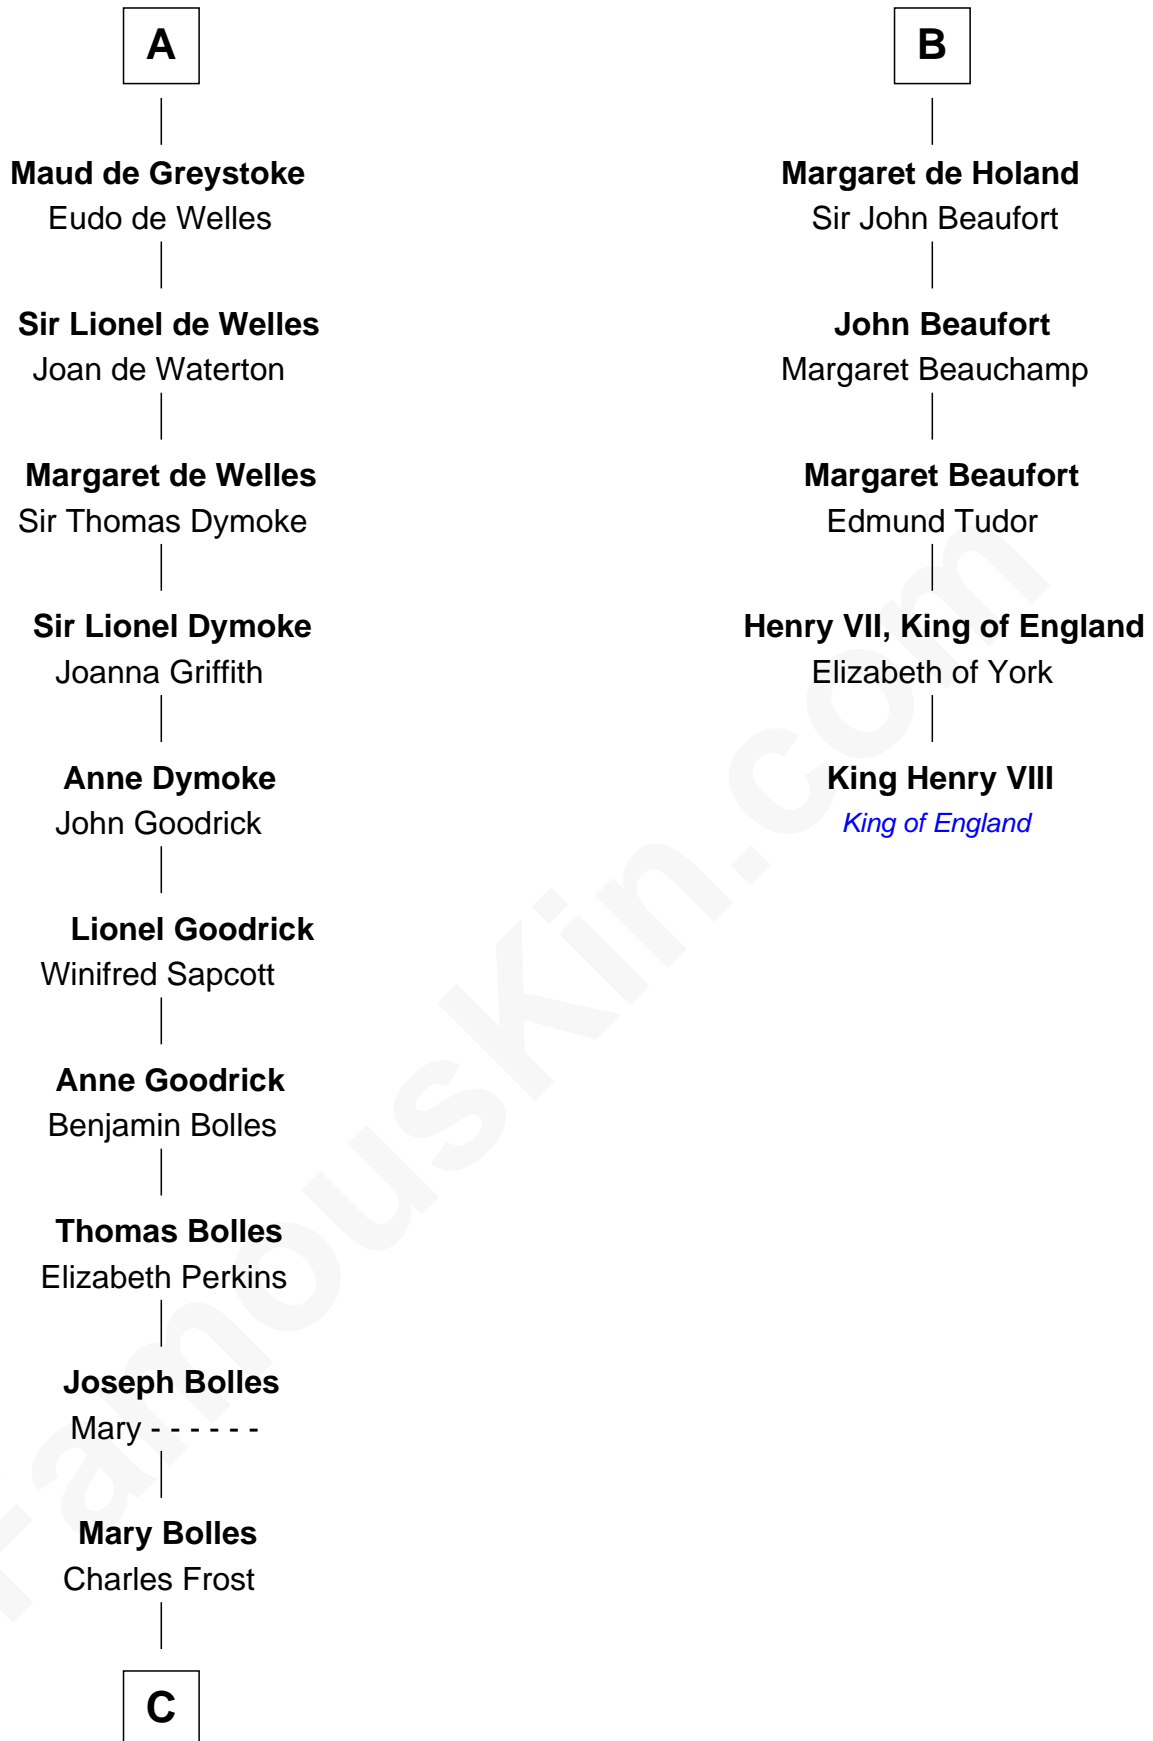

FamousKin.com Relationship Chart of

Ichabod Goodwin

27th Governor of New Hampshire

11th cousin 10 times removed of

King Henry VIII

King of England

C

—
Mary Frost

John Hill

—
Elisha Hill

Mary Plaisted

—
Hannah Hill

Dominicus Goodwin

—
Samuel Goodwin

Anna Thompson Gerrish

—
Ichabod Goodwin

27th Governor of New Hampshire

FamousKin.com