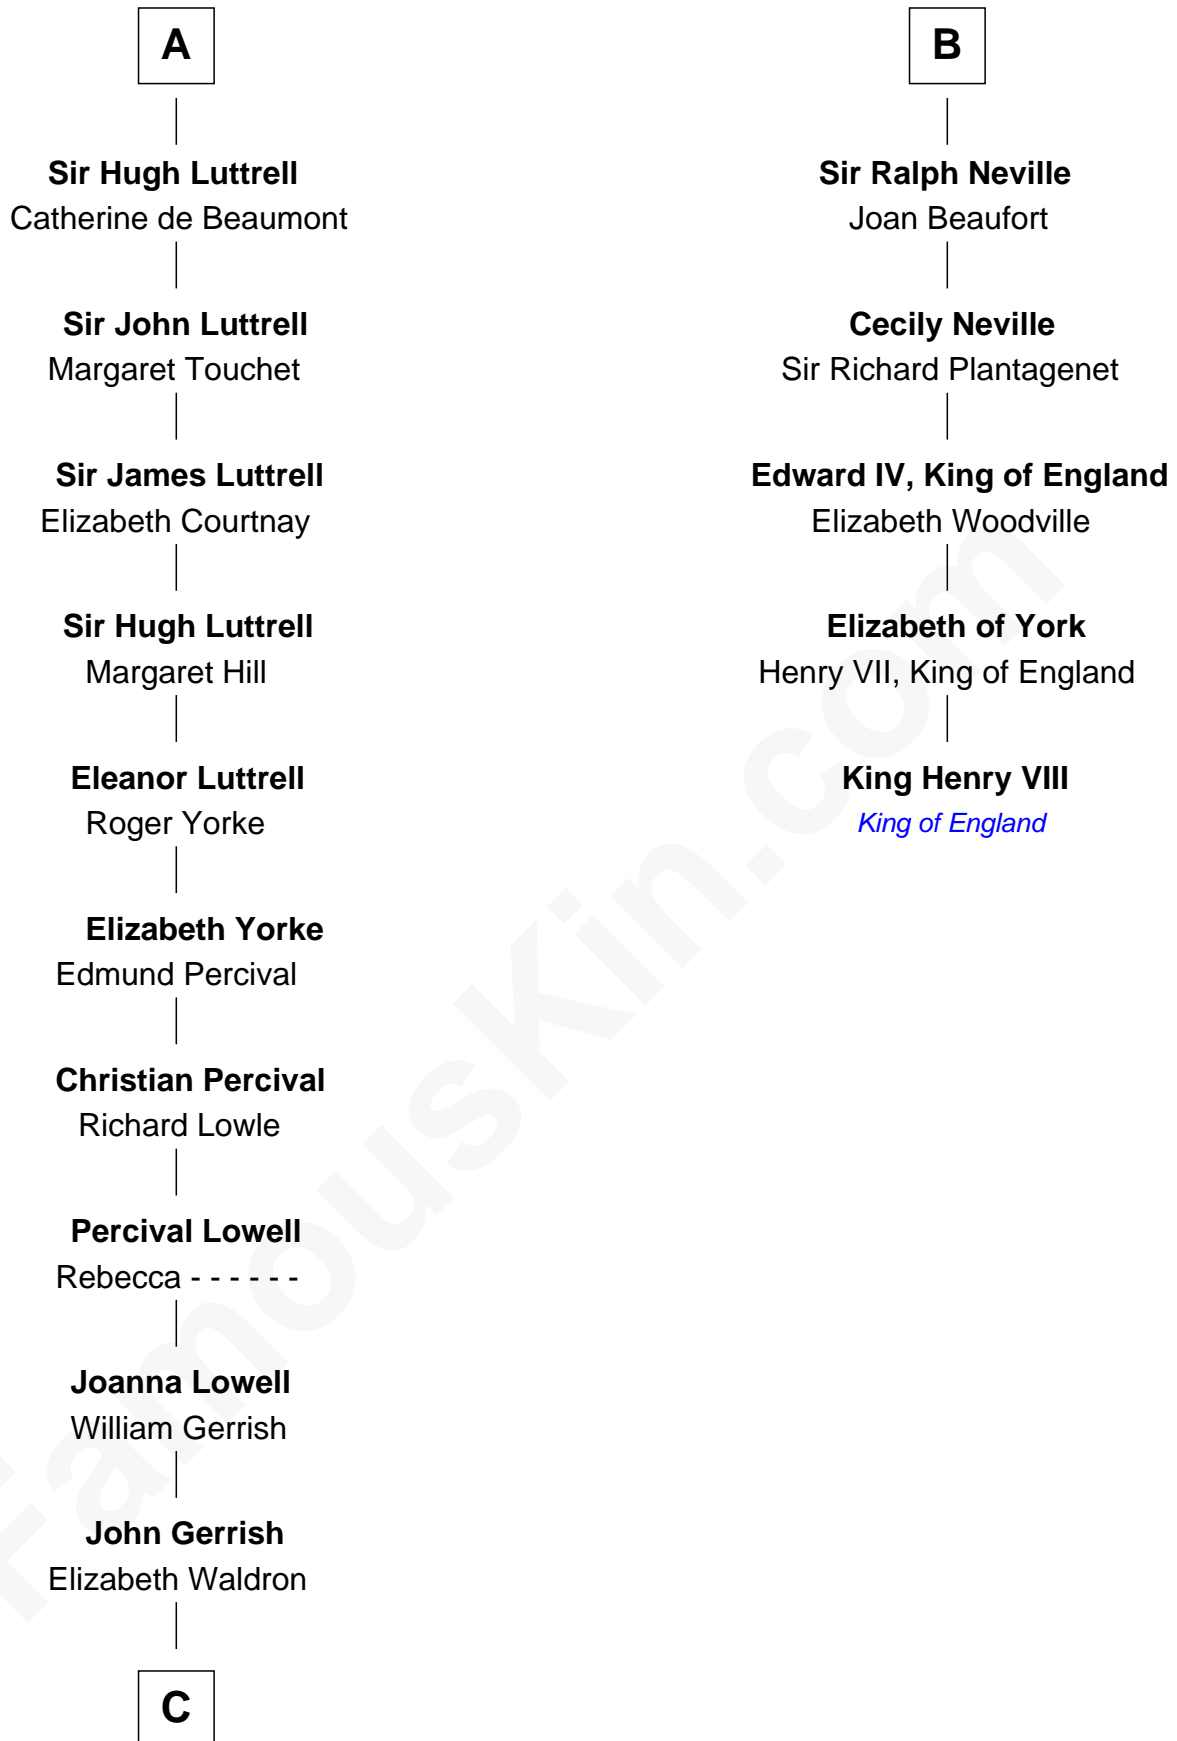

# FamousKin.com Relationship Chart of

**Ichabod Goodwin**

*27th Governor of New Hampshire*

**11th cousin 9 times removed of**

**King Henry VIII**

*King of England*

**C**

Col. Timothy Gerrish

Sarah Elliot

Col. Joseph Gerrish

Anna Thompson

Anna Thompson Gerrish

Samuel Goodwin

**Ichabod Goodwin**

*27th Governor of New Hampshire*

FamousKin.com