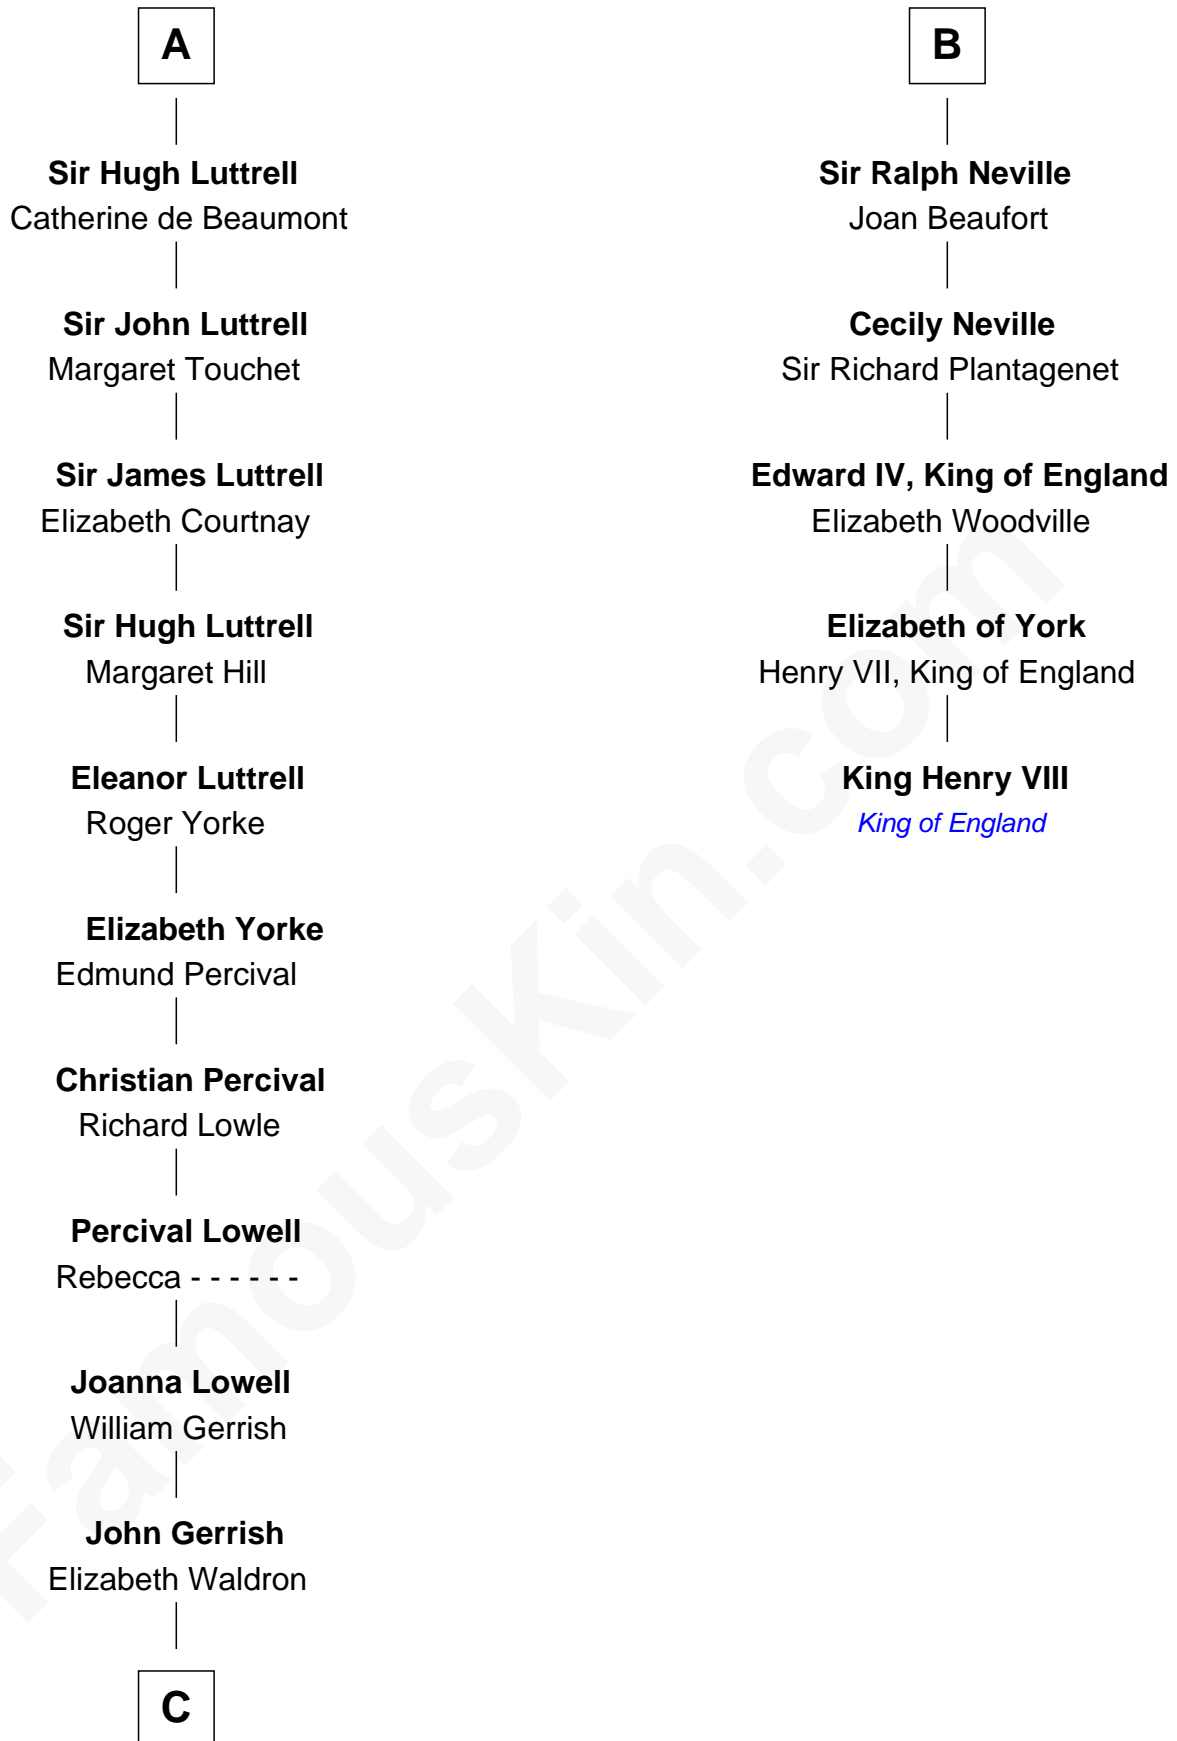

FamousKin.com Relationship Chart of

Ichabod Goodwin

27th Governor of New Hampshire

11th cousin 9 times removed of

King Henry VIII

King of England

John FitzGilbert
Sybilla of Salisbury

C

Col. Timothy Gerrish

Sarah Elliot

Col. Joseph Gerrish

Anna Thompson

Anna Thompson Gerrish

Samuel Goodwin

Ichabod Goodwin

27th Governor of New Hampshire