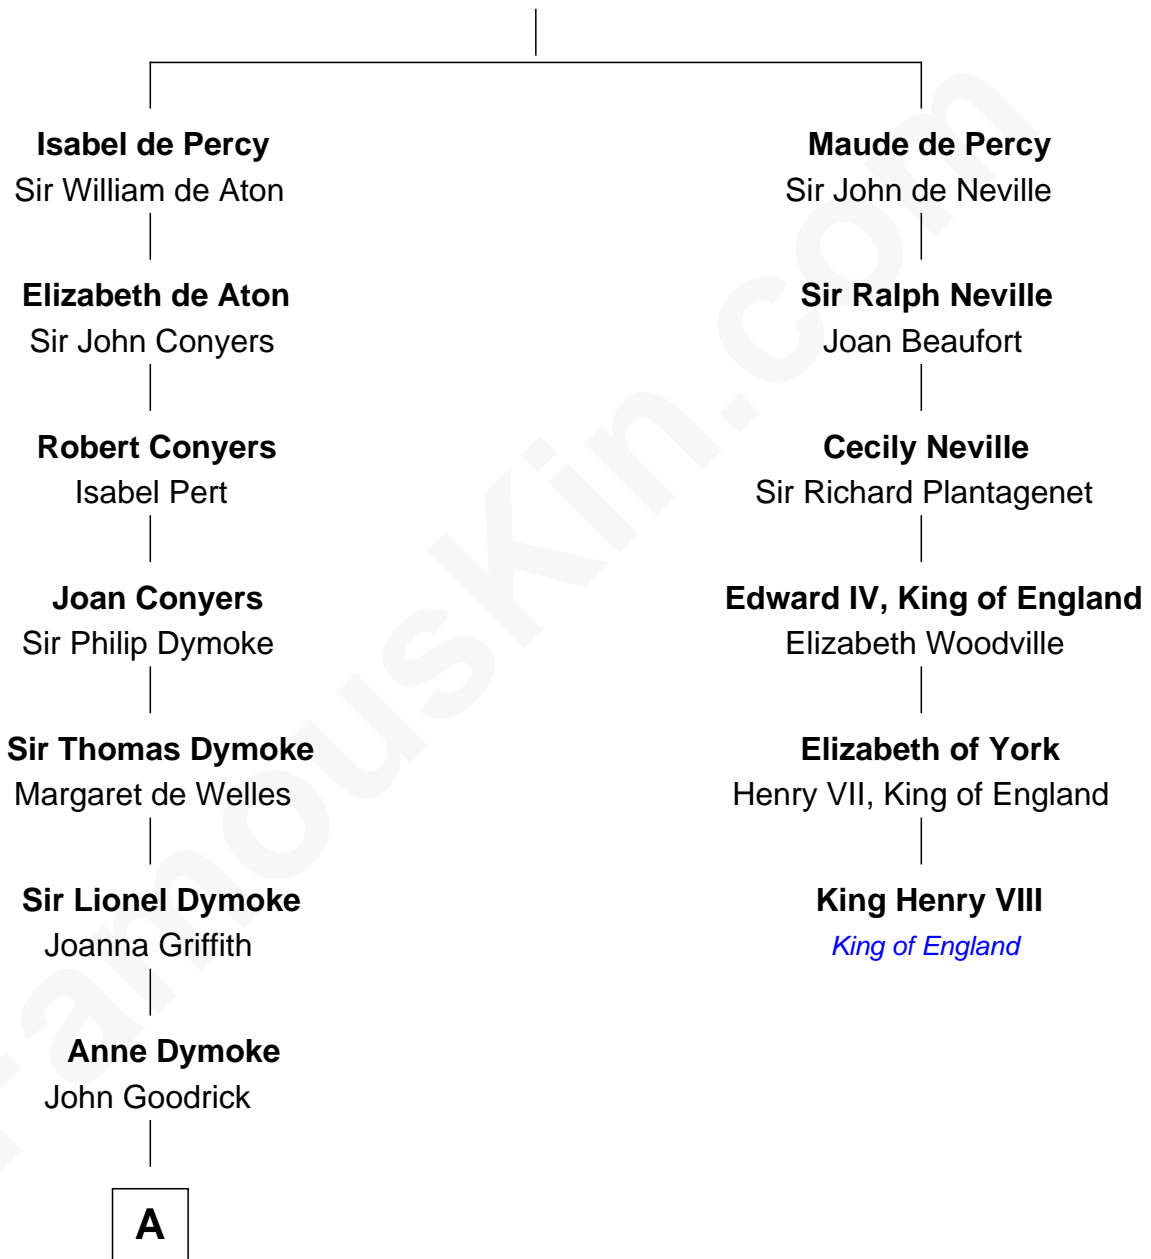

FamousKin.com Relationship Chart of

Ichabod Goodwin

27th Governor of New Hampshire

5th cousin 11 times removed of

King Henry VIII

King of England

Sir Henry de Percy

Idoine de Clifford

Dominicus Goodwin

—
Samuel Goodwin

Anna Thompson Gerrish

—
Ichabod Goodwin

27th Governor of New Hampshire