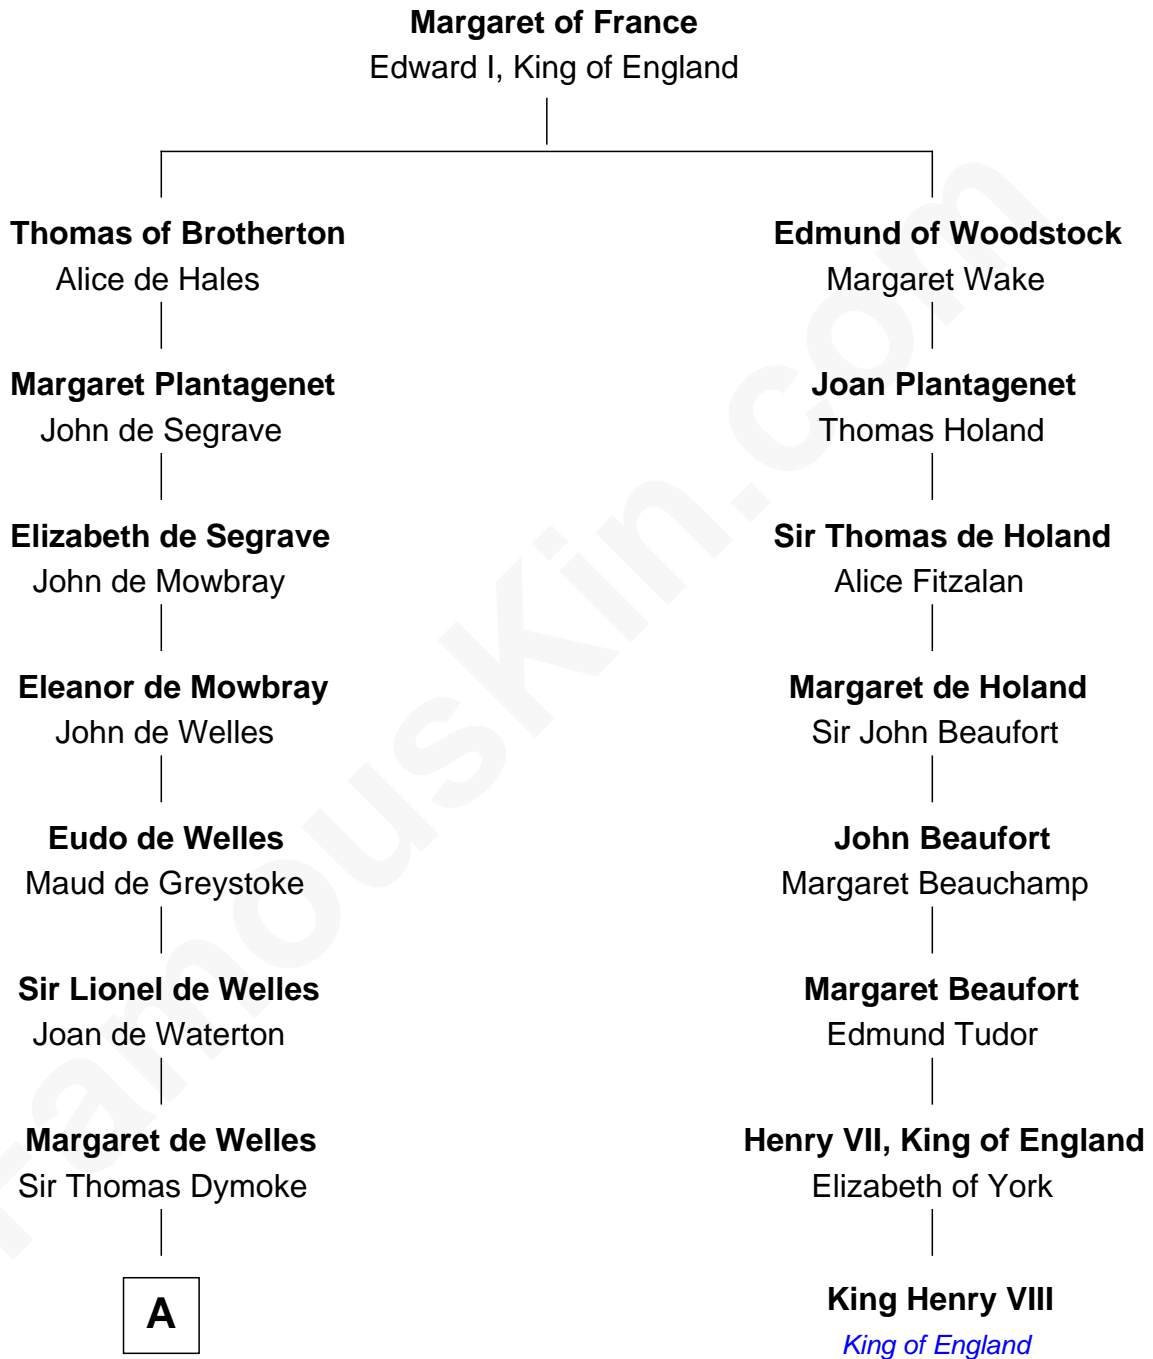

FamousKin.com Relationship Chart of

Ichabod Goodwin

27th Governor of New Hampshire

7th cousin 11 times removed of

King Henry VIII

King of England

B

—
Samuel Goodwin
Anna Thompson Gerrish

—
Ichabod Goodwin
27th Governor of New Hampshire

FamousKin.com