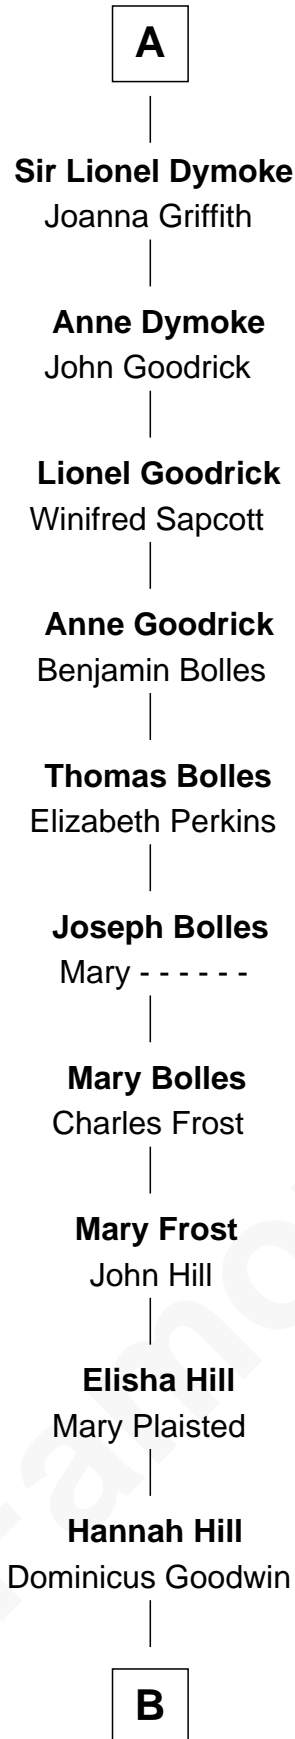

FamousKin.com Relationship Chart of

Ichabod Goodwin

27th Governor of New Hampshire

7th cousin 11 times removed of

King Henry VIII

King of England

B

—
Samuel Goodwin
Anna Thompson Gerrish

—
Ichabod Goodwin
27th Governor of New Hampshire

FamousKin.com