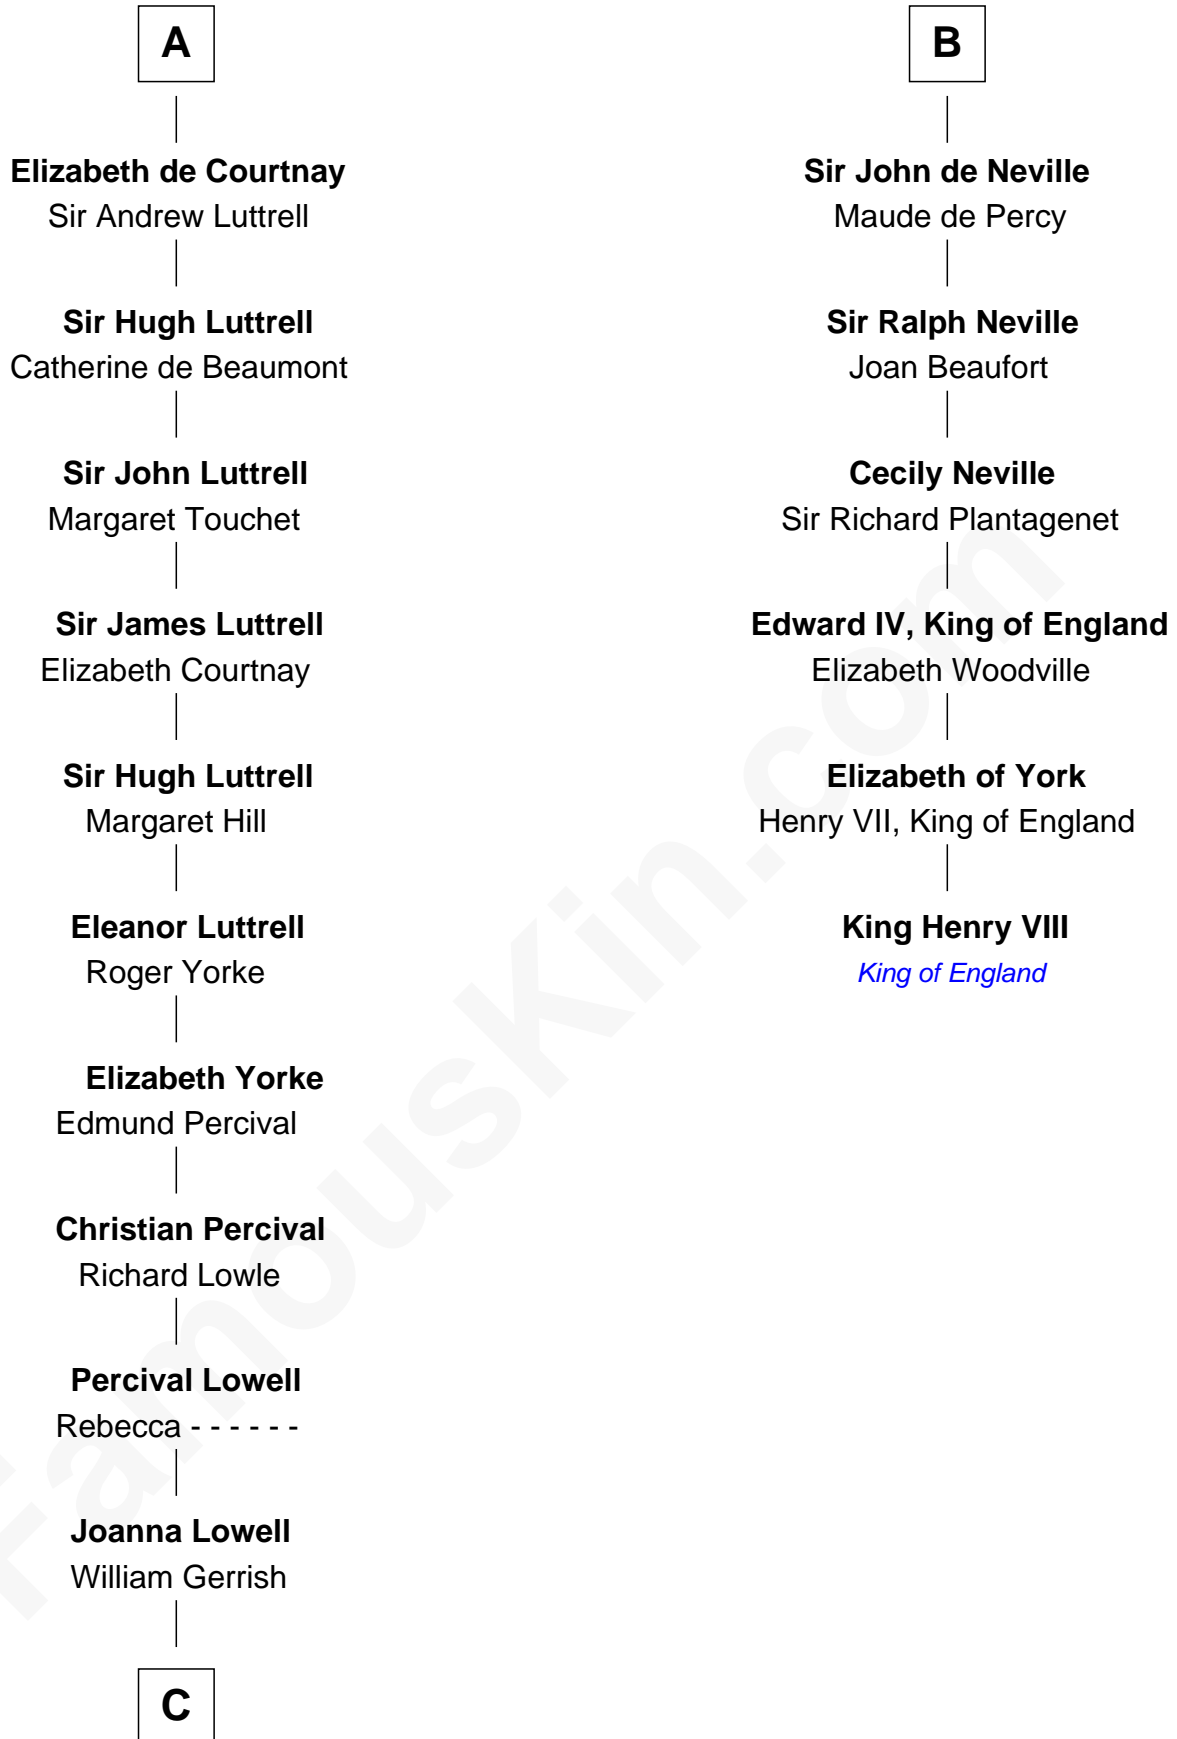

# FamousKin.com Relationship Chart of

**Ichabod Goodwin**

*27th Governor of New Hampshire*

**12th cousin 9 times removed of**

**King Henry VIII**

*King of England*

**C**

—  
**John Gerrish**

Elizabeth Waldron

—  
**Col. Timothy Gerrish**

Sarah Elliot

—  
**Col. Joseph Gerrish**

Anna Thompson

—  
**Anna Thompson Gerrish**

Samuel Goodwin

—  
**Ichabod Goodwin**

*27th Governor of New Hampshire*

FamousKin.com