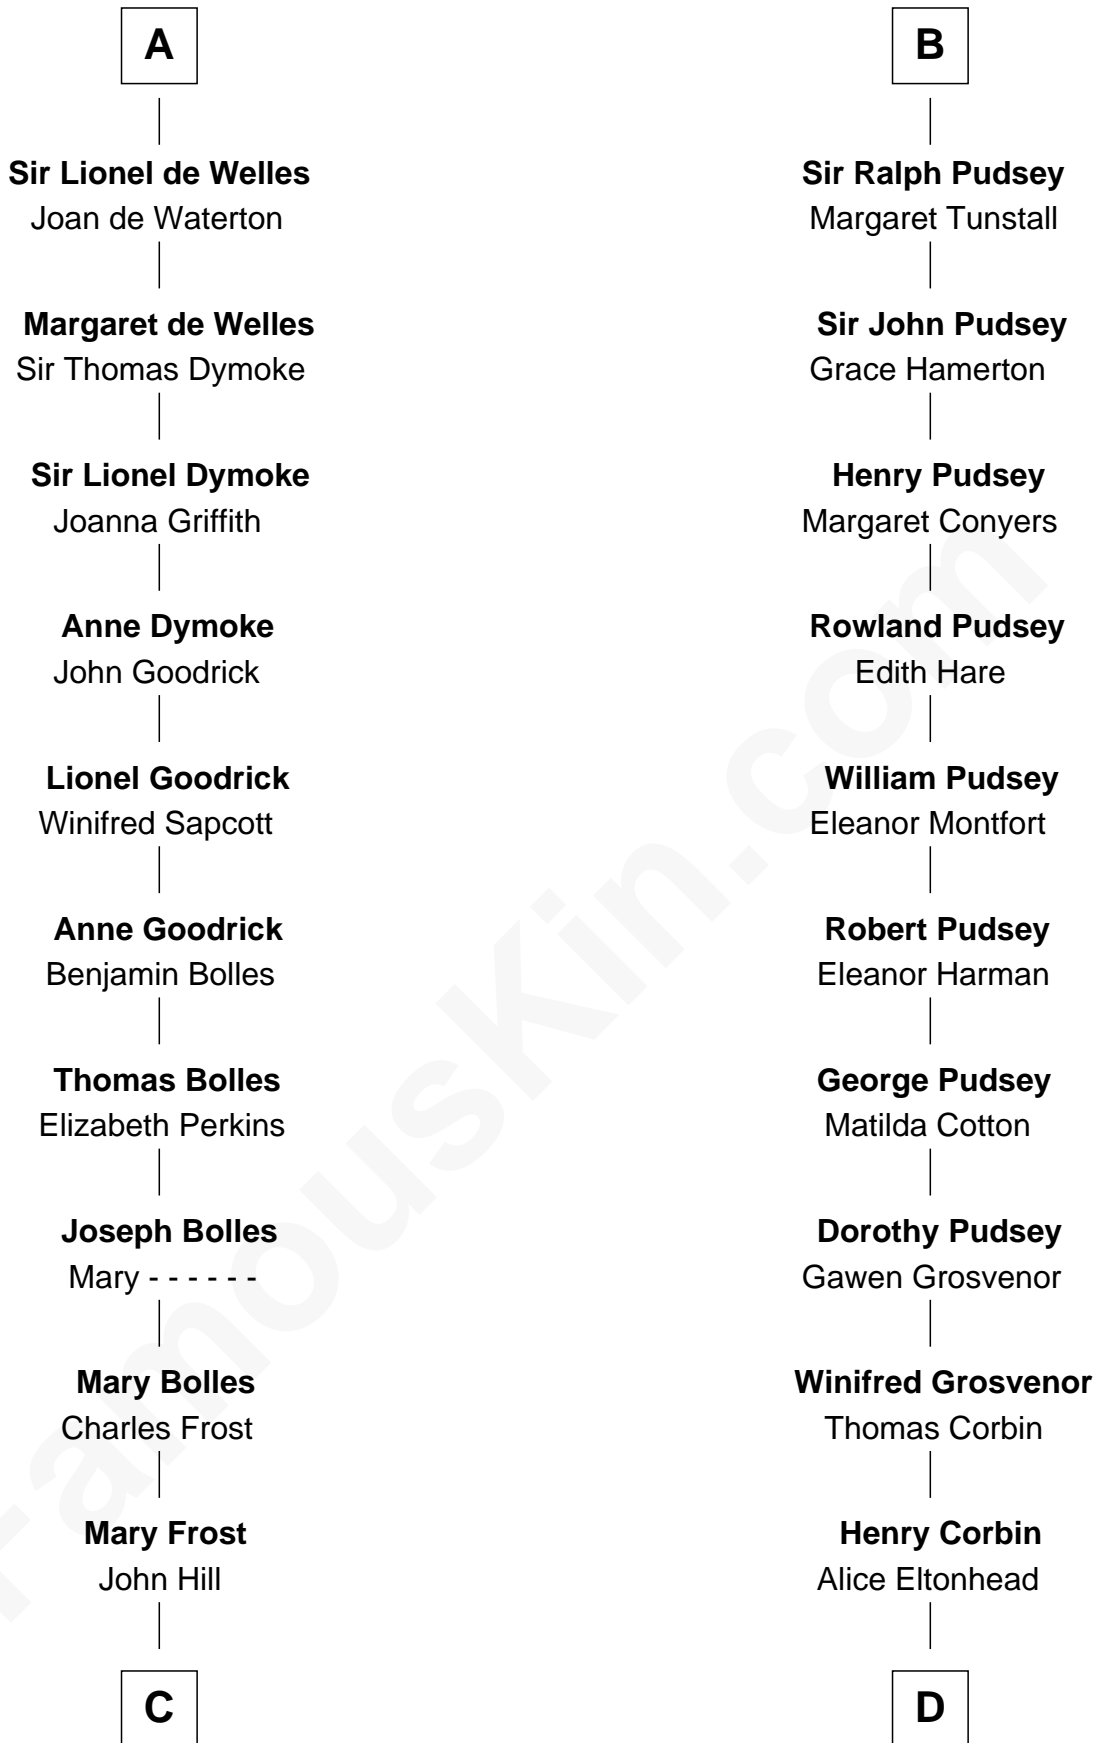

# FamousKin.com Relationship Chart of

**Ichabod Goodwin**

*27th Governor of New Hampshire*

19th cousin 1 time removed of

**Francis Lightfoot Lee**

*Signer of the Declaration of Independence*

**Sir Richard FitzRoy**

Rose de Dover

**C**

**Elisha Hill**  
Mary Plaisted

**Hannah Hill**  
Dominicus Goodwin

**Samuel Goodwin**  
Anna Thompson Gerrish

**Ichabod Goodwin**  
*27th Governor of New Hampshire*

**D**

**Laetitia Corbin**  
Richard Lee

**Gov. Thomas Lee**  
Hannah Ludwell

**Francis Lightfoot Lee**  
*Signer of Declaration of Independence*

FamousKin.com