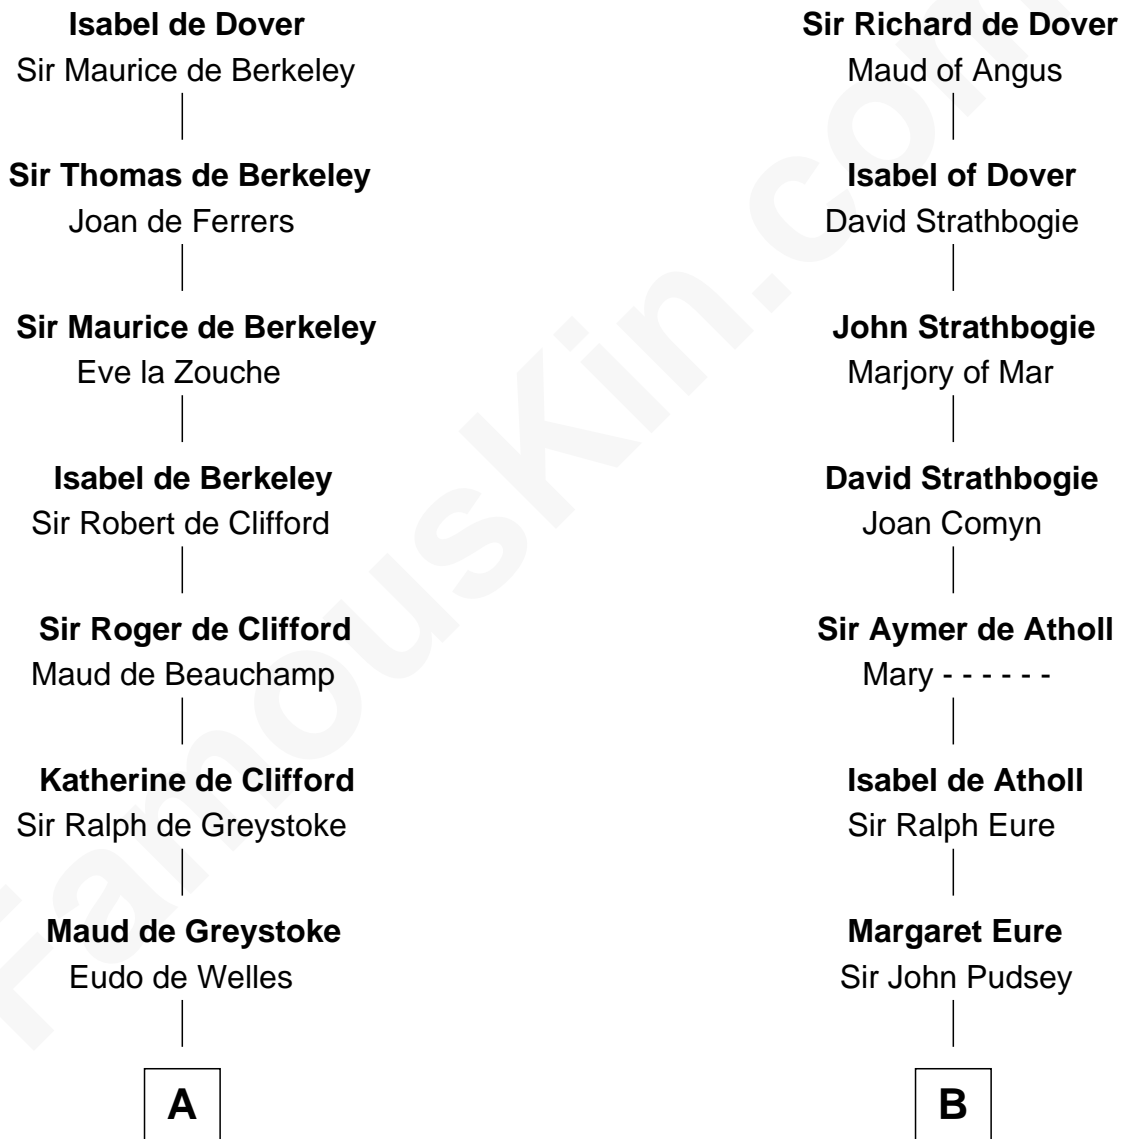

# FamousKin.com Relationship Chart of

**Ichabod Goodwin**

*27th Governor of New Hampshire*

19th cousin 1 time removed of

**Francis Lightfoot Lee**

*Signer of the Declaration of Independence*

**Sir Richard FitzRoy**

Rose de Dover

**C**

**Elisha Hill**  
Mary Plaisted

**Hannah Hill**  
Dominicus Goodwin

**Samuel Goodwin**  
Anna Thompson Gerrish

**Ichabod Goodwin**  
*27th Governor of New Hampshire*

**D**

**Laetitia Corbin**  
Richard Lee

**Gov. Thomas Lee**  
Hannah Ludwell

**Francis Lightfoot Lee**  
*Signer of Declaration of Independence*

FamousKin.com