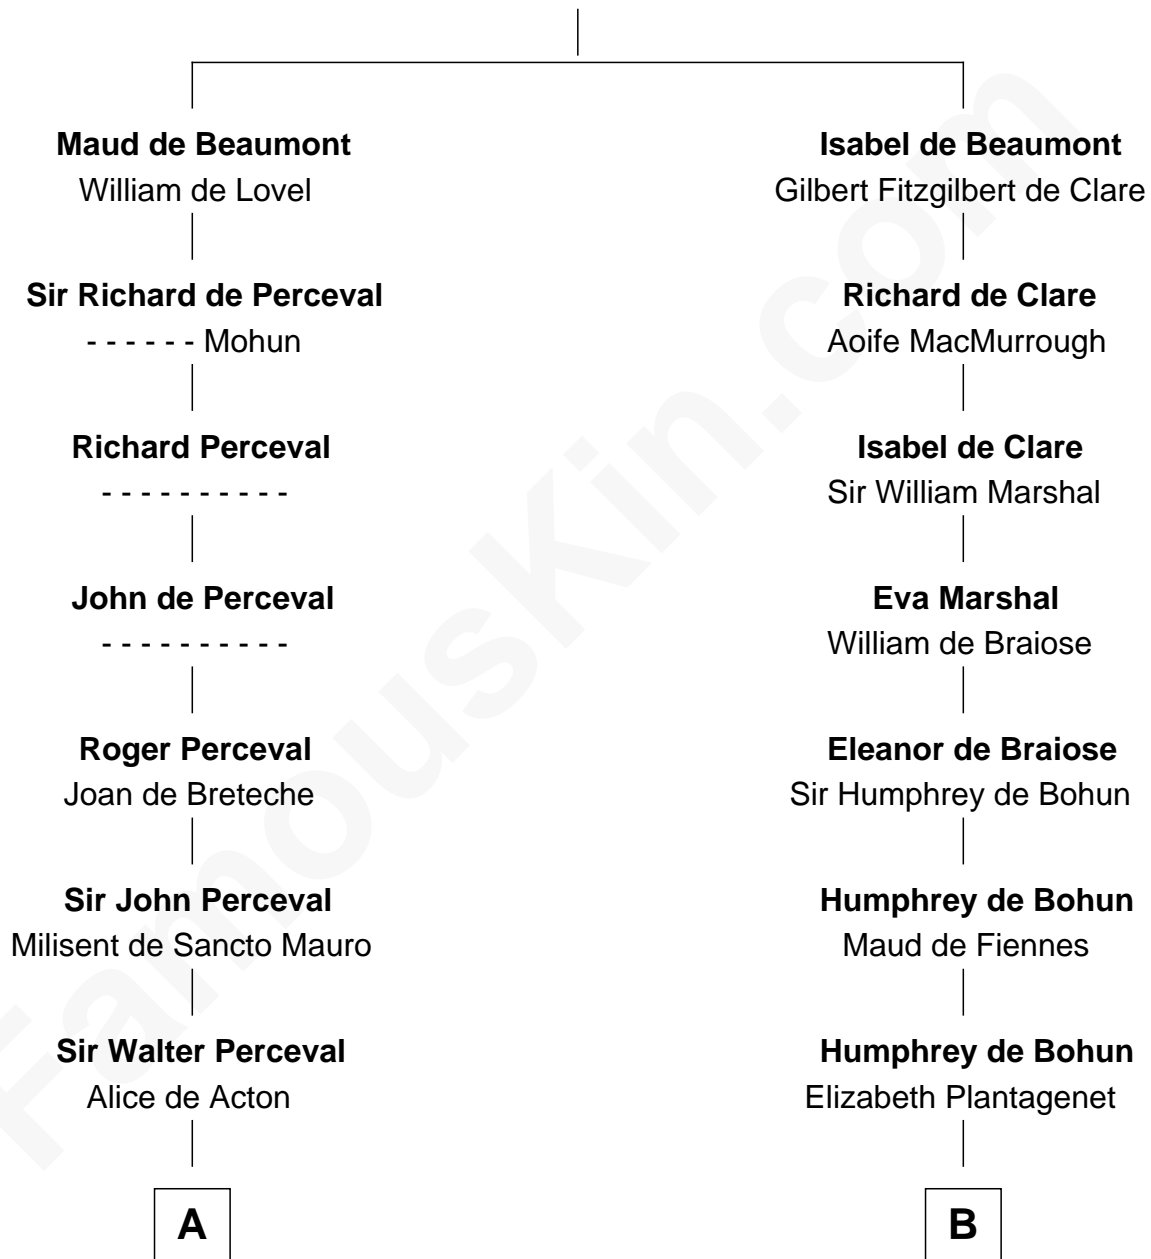

FamousKin.com Relationship Chart of

Ichabod Goodwin

27th Governor of New Hampshire

20th cousin of

Francis Lightfoot Lee

Signer of the Declaration of Independence

Sir Robert de Beaumont

Isabel de Vermandois

C

Col. Timothy Gerrish

Sarah Elliot

Col. Joseph Gerrish

Anna Thompson

Anna Thompson Gerrish

Samuel Goodwin

Ichabod Goodwin

27th Governor of New Hampshire

D

Alice Eltonhead

Henry Corbin

Laetitia Corbin

Richard Lee

Gov. Thomas Lee

Hannah Ludwell