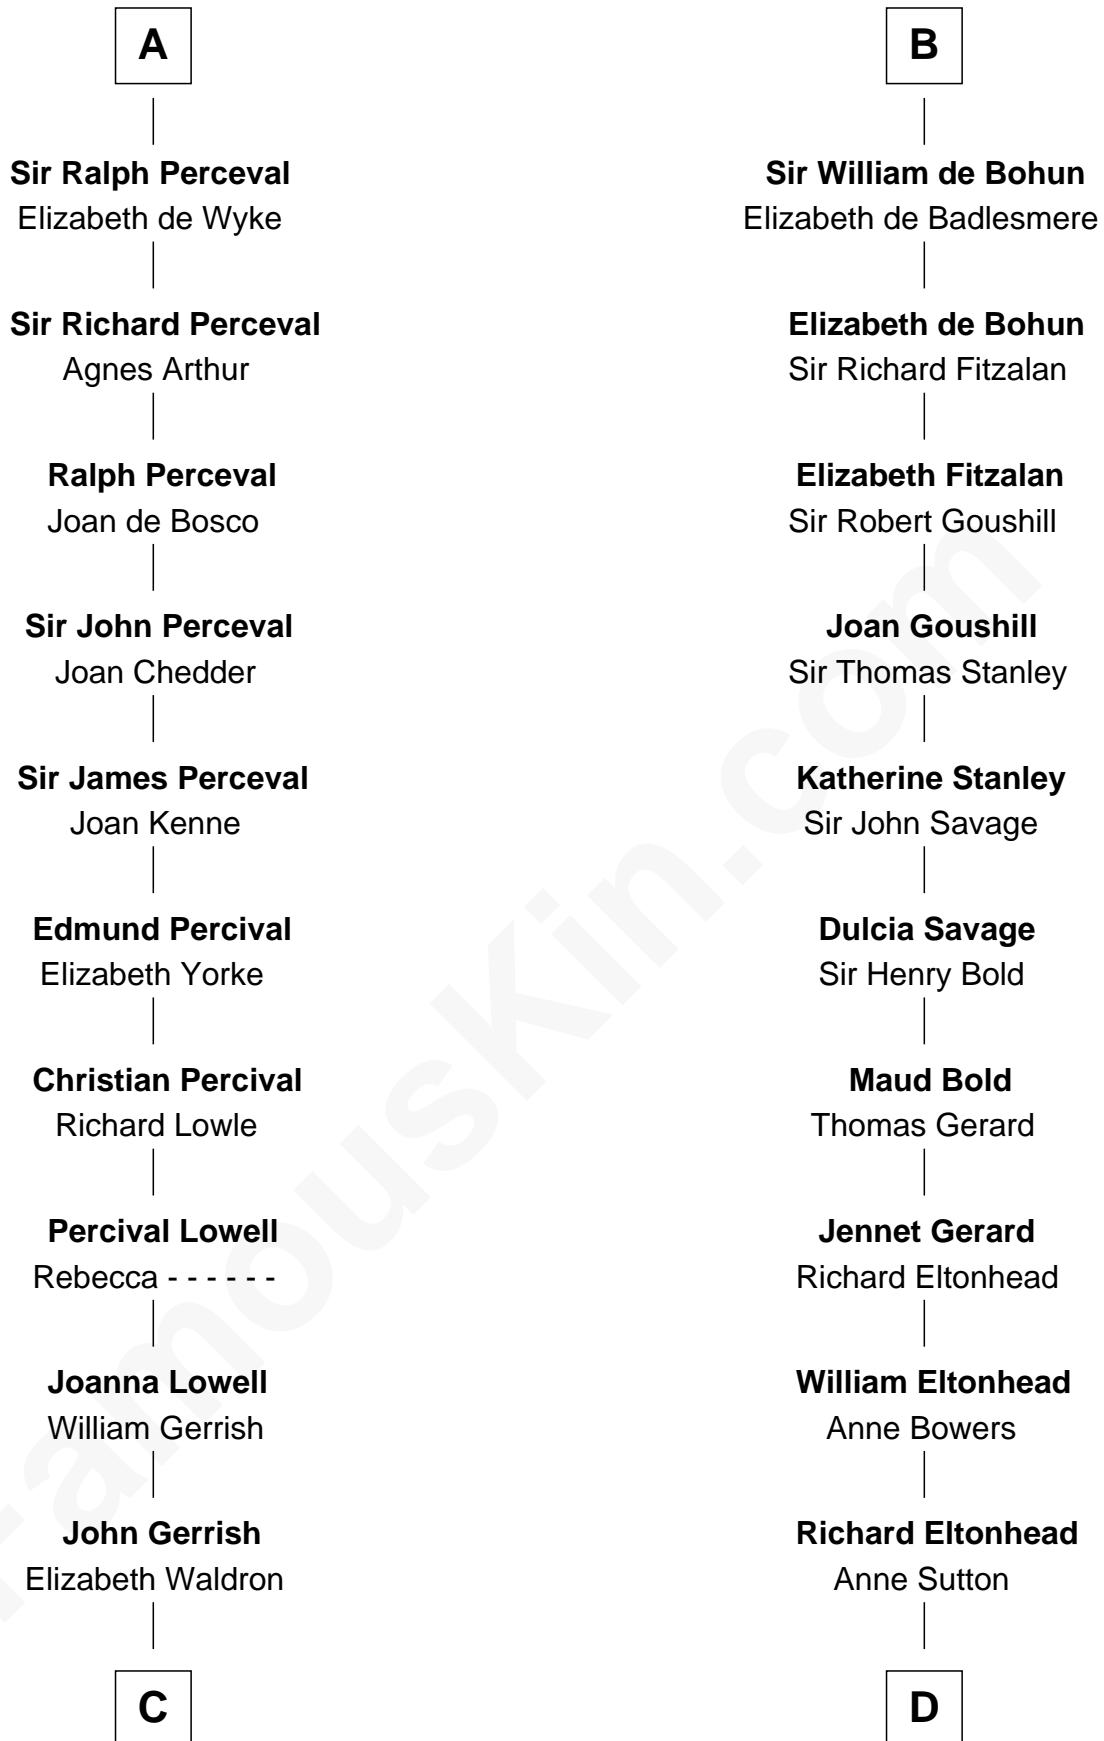

FamousKin.com Relationship Chart of

Ichabod Goodwin

27th Governor of New Hampshire

20th cousin of

Francis Lightfoot Lee

Signer of the Declaration of Independence

Sir Robert de Beaumont

Isabel de Vermandois