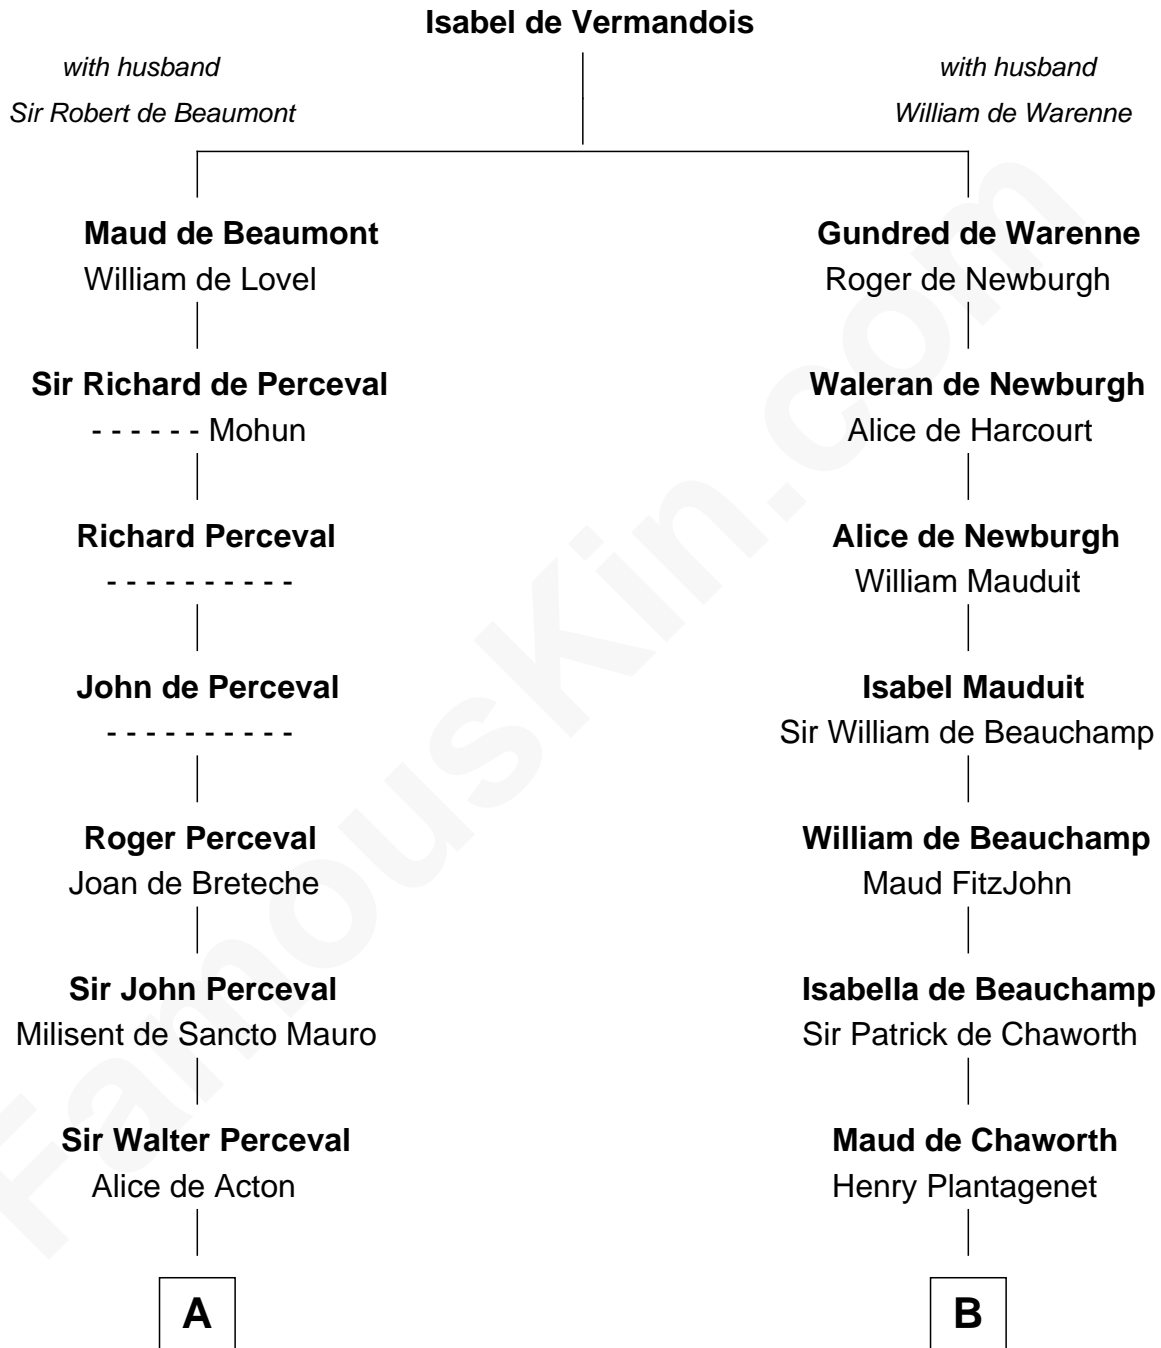

FamousKin.com Relationship Chart of

Ichabod Goodwin

27th Governor of New Hampshire

20th cousin of

Francis Lightfoot Lee

Signer of the Declaration of Independence

C

Col. Timothy Gerrish

Sarah Elliot

Col. Joseph Gerrish

Anna Thompson

Anna Thompson Gerrish

Samuel Goodwin

Ichabod Goodwin

27th Governor of New Hampshire

D

Alice Eltonhead

Henry Corbin

Laetitia Corbin

Richard Lee

Gov. Thomas Lee

Hannah Ludwell

Francis Lightfoot Lee

Signer of Declaration of Independence