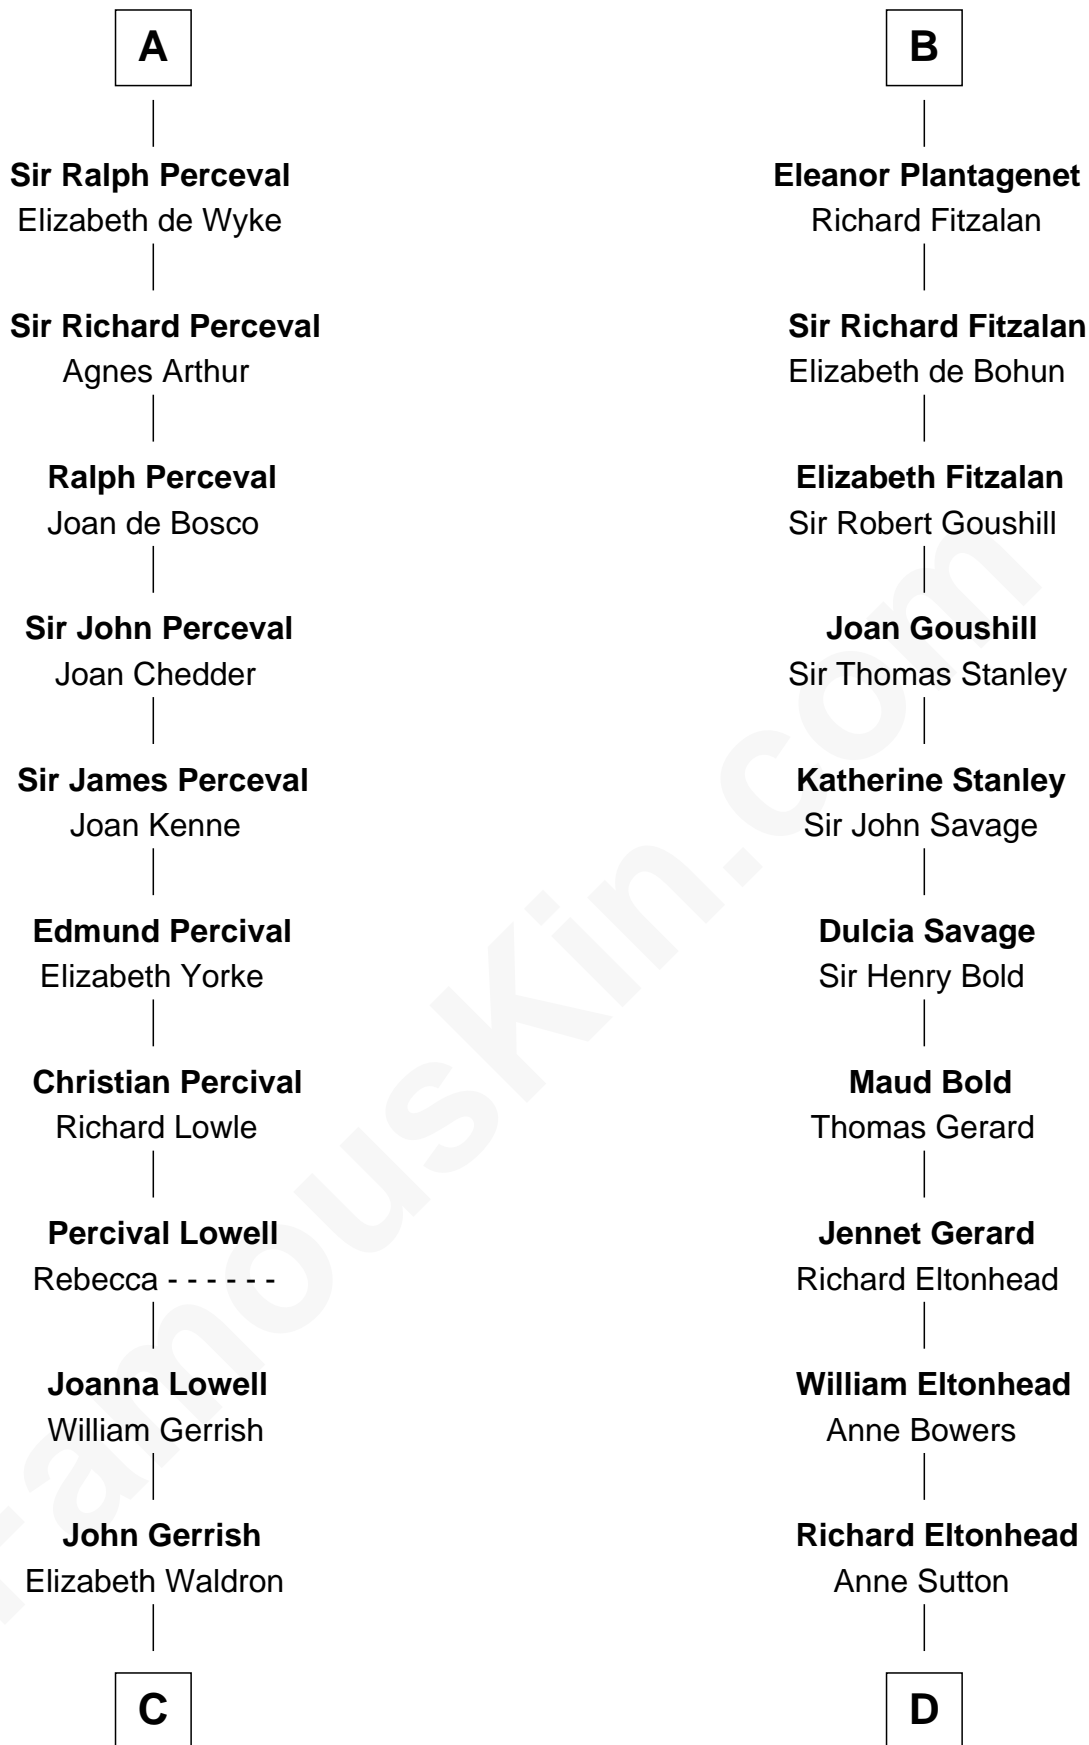

FamousKin.com Relationship Chart of

Ichabod Goodwin

27th Governor of New Hampshire

20th cousin of

Francis Lightfoot Lee

Signer of the Declaration of Independence

C

Col. Timothy Gerrish

Sarah Elliot

Col. Joseph Gerrish

Anna Thompson

Anna Thompson Gerrish

Samuel Goodwin

Ichabod Goodwin

27th Governor of New Hampshire

D