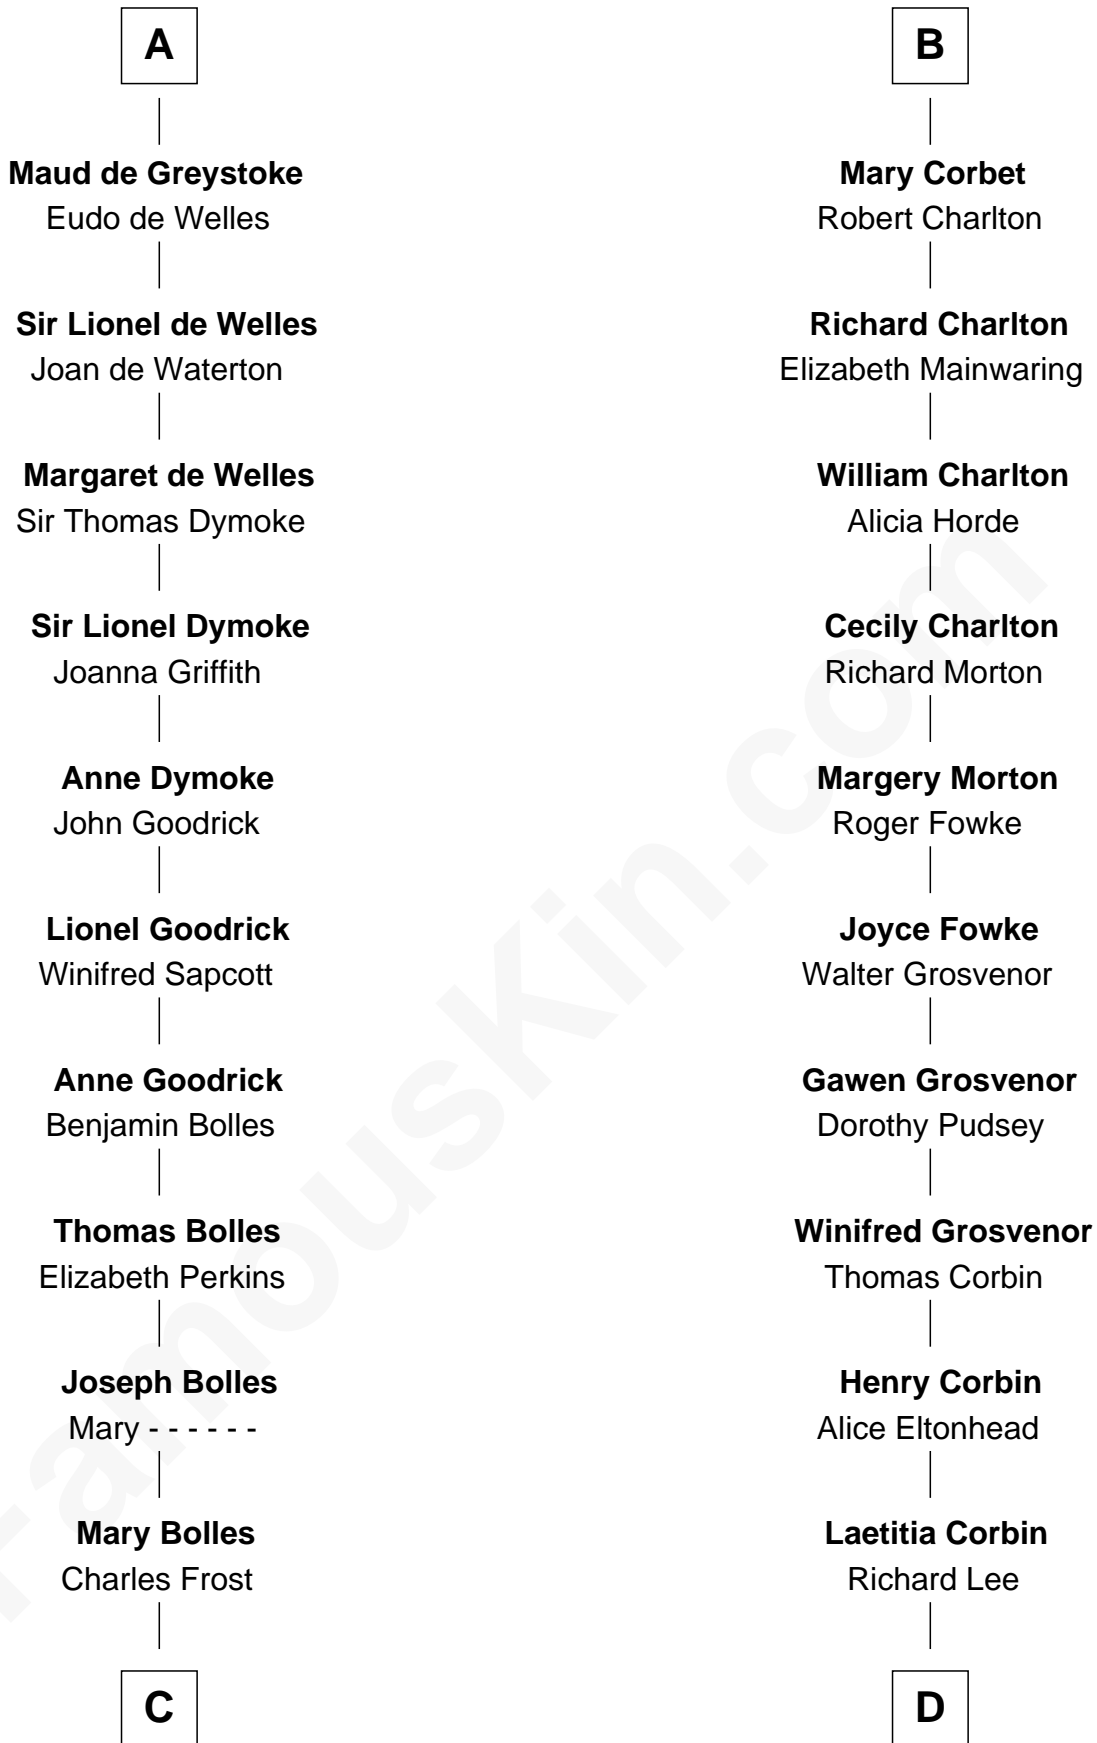

FamousKin.com

Relationship Chart of

Ichabod Goodwin

27th Governor of New Hampshire

18th cousin 3 times removed of

Francis Lightfoot Lee

Signer of the Declaration of Independence

Bertrade de Montfort

Hugh de Kevelioc

C

Mary Frost

John Hill

Elisha Hill

Mary Plaisted

Hannah Hill

Dominicus Goodwin

Samuel Goodwin

Anna Thompson Gerrish

Ichabod Goodwin

27th Governor of New Hampshire

D

Gov. Thomas Lee

Hannah Ludwell

Francis Lightfoot Lee