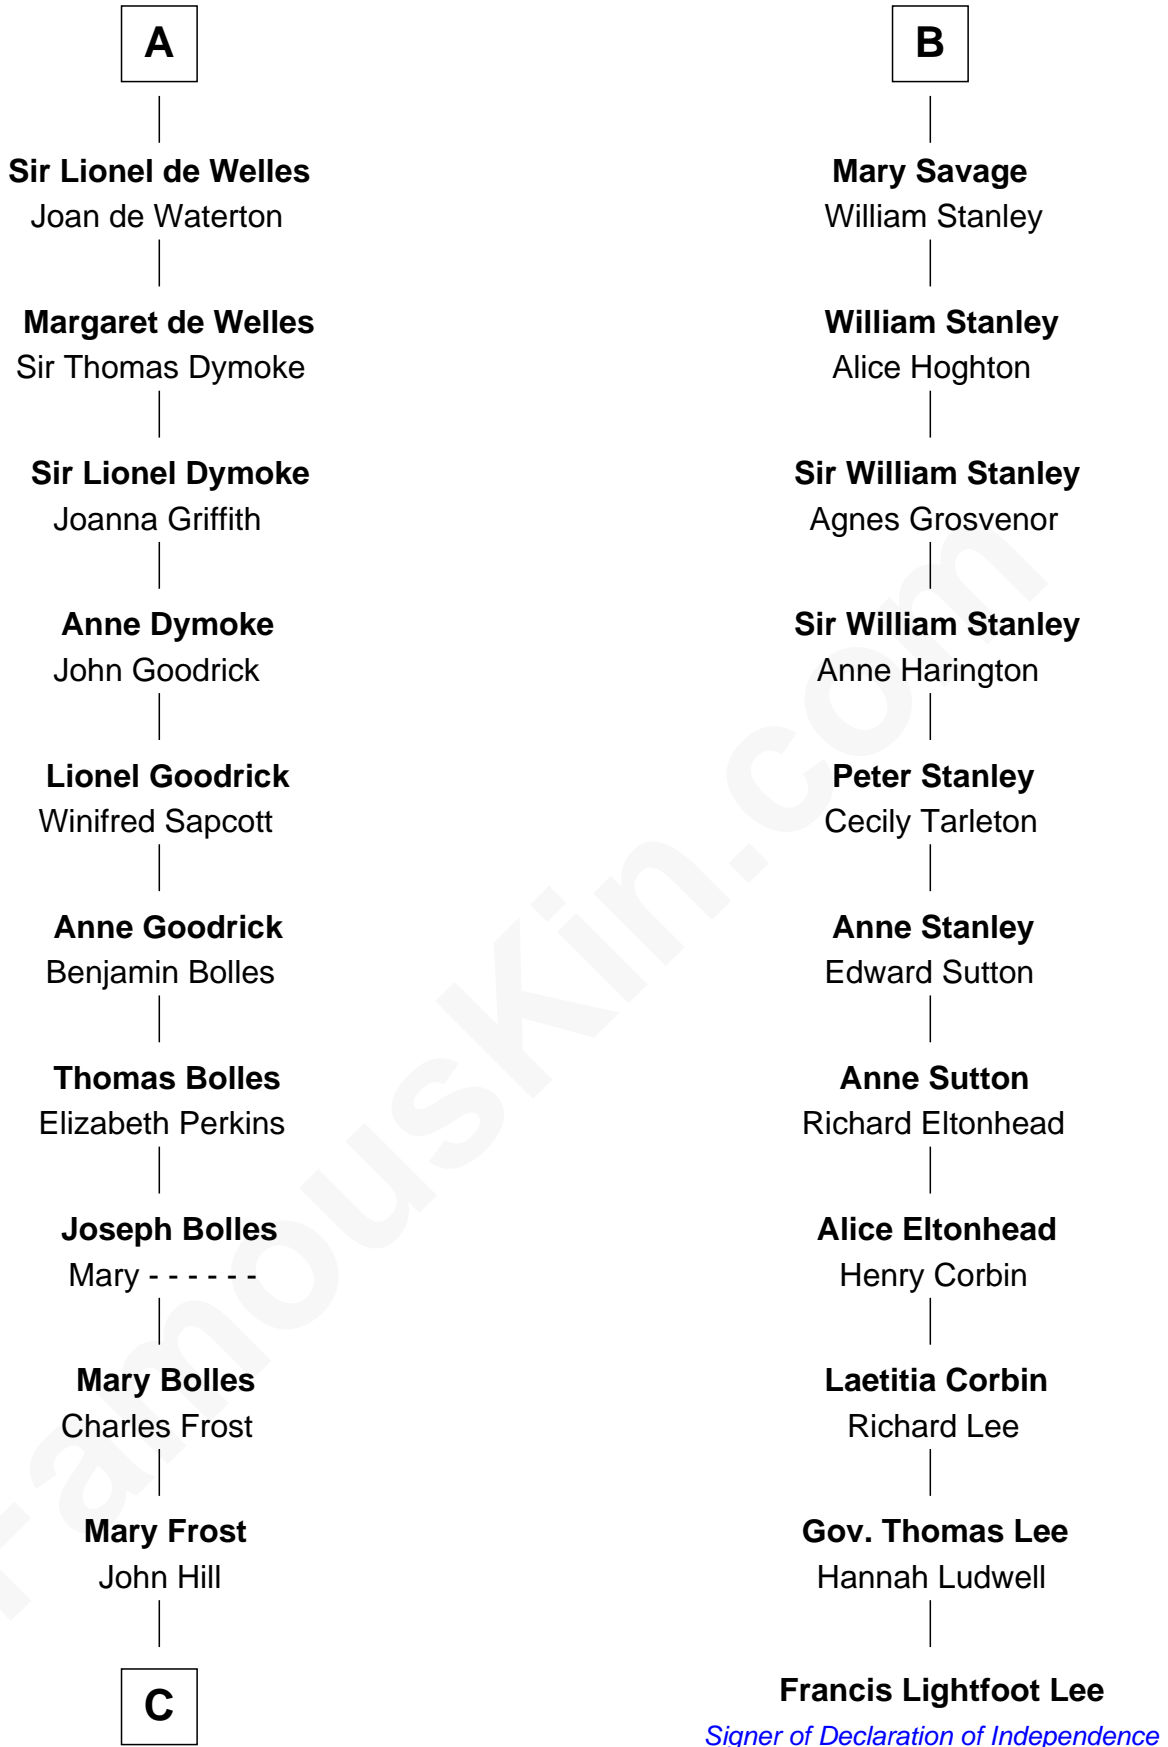

FamousKin.com Relationship Chart of

Ichabod Goodwin

27th Governor of New Hampshire

17th cousin 3 times removed of

Francis Lightfoot Lee

Signer of the Declaration of Independence

C

—
Elisha Hill

Mary Plaisted

—
Hannah Hill

Dominicus Goodwin

—
Samuel Goodwin

Anna Thompson Gerrish

—
Ichabod Goodwin

27th Governor of New Hampshire