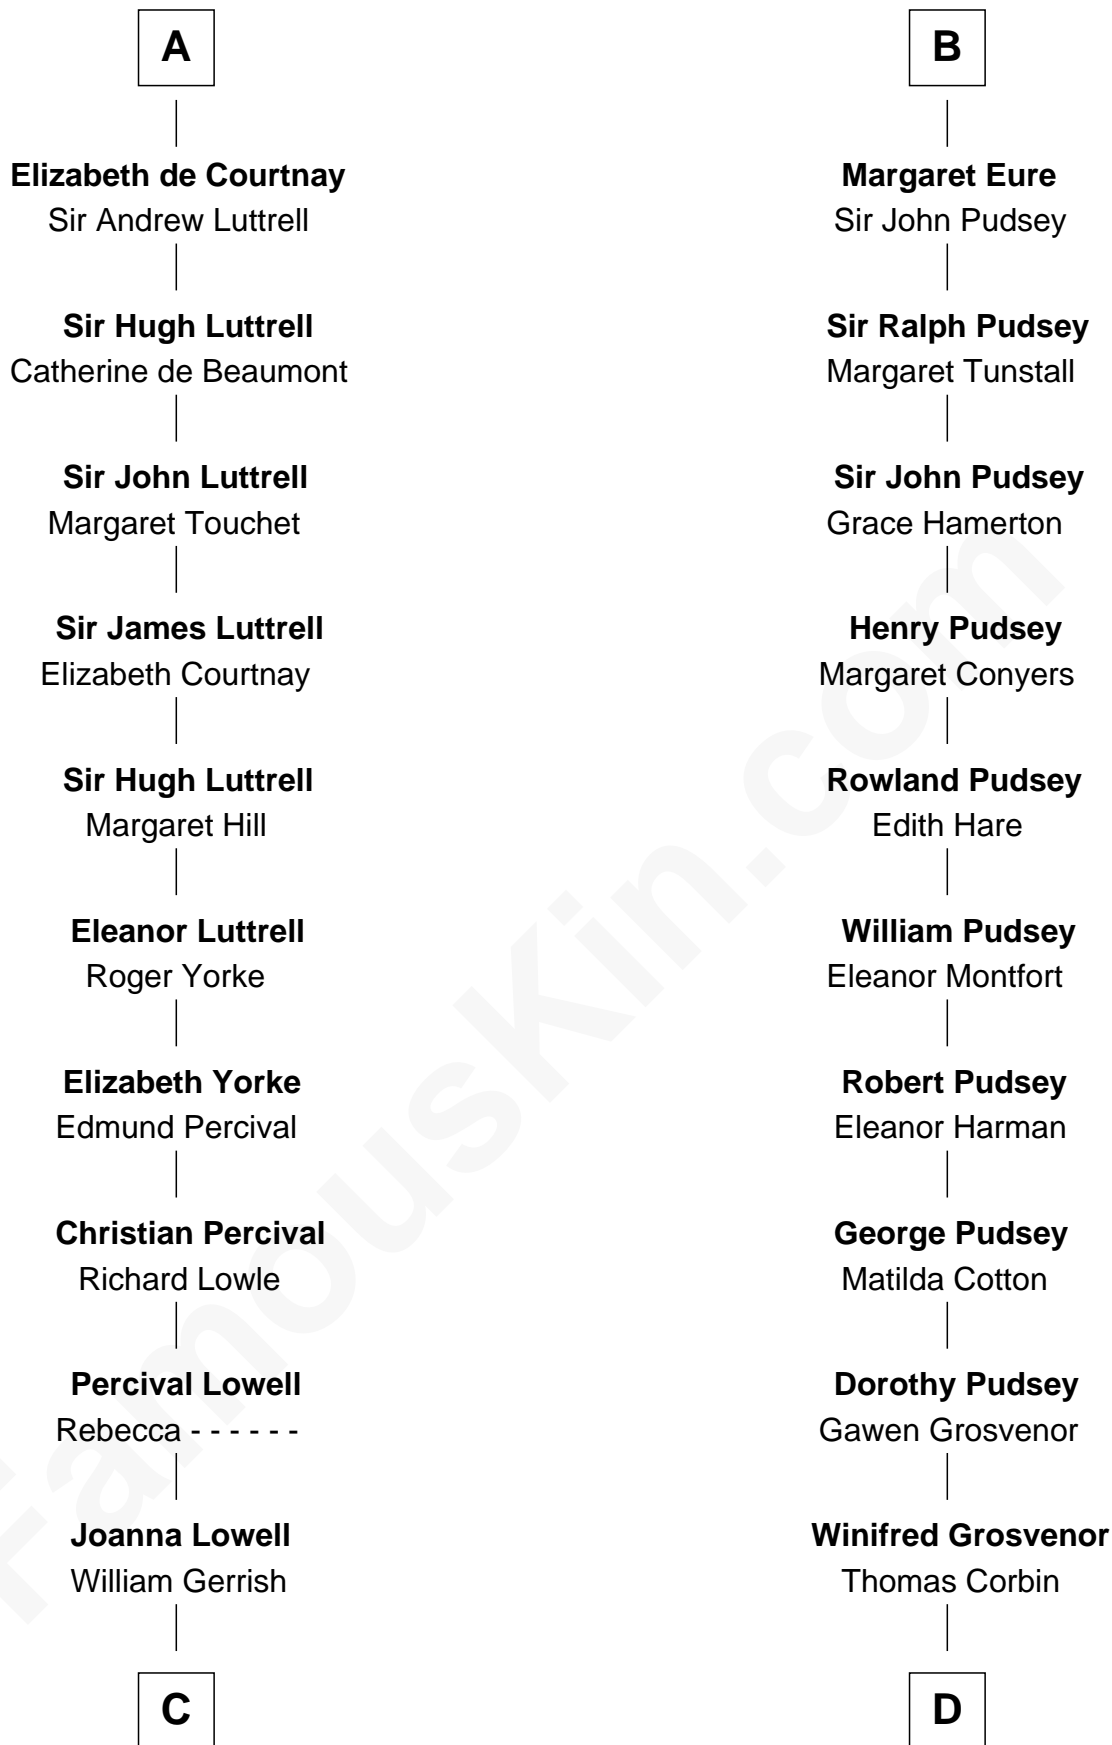

# FamousKin.com Relationship Chart of

**Ichabod Goodwin**

*27th Governor of New Hampshire*

**20th cousin 1 time removed of**

**Francis Lightfoot Lee**

*Signer of the Declaration of Independence*

**C**

**John Gerrish**  
Elizabeth Waldron

**Col. Timothy Gerrish**  
Sarah Elliot

**Col. Joseph Gerrish**  
Anna Thompson

**Anna Thompson Gerrish**  
Samuel Goodwin

**Ichabod Goodwin**  
*27th Governor of New Hampshire*

**D**

**Henry Corbin**  
Alice Eltonhead