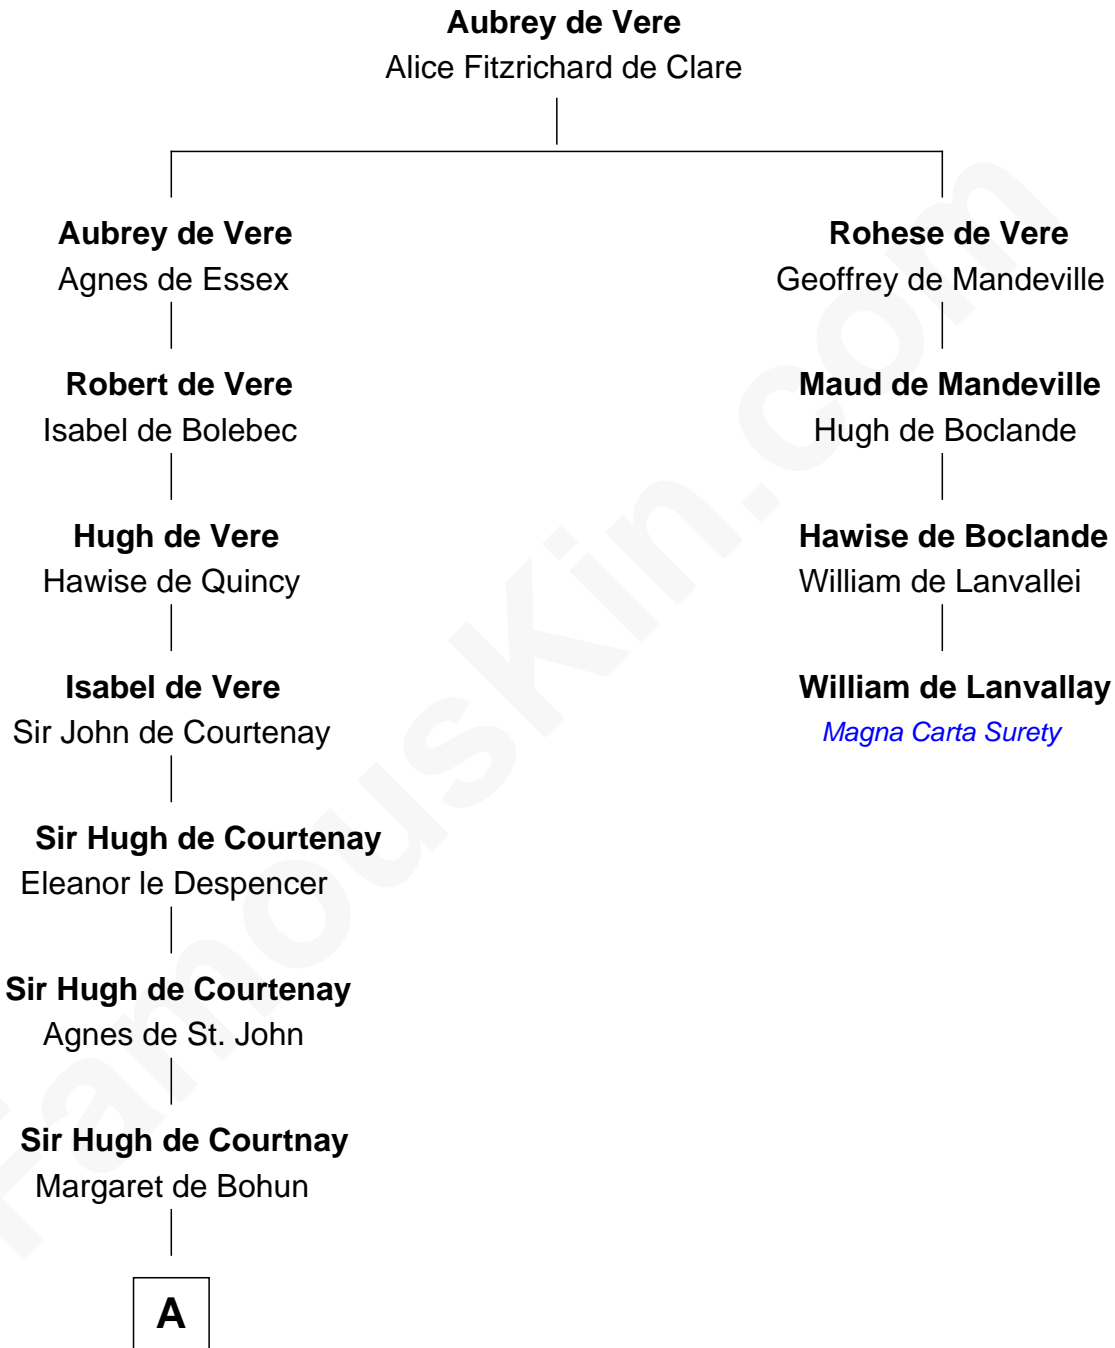

FamousKin.com Relationship Chart of

Ichabod Goodwin

27th Governor of New Hampshire

3rd cousin 18 times removed of

William de Lanvallay

Magna Carta Surety

A

Elizabeth de Courtnay

Margaret Hill

Eleanor Luttrell

Roger Yorke

Elizabeth Yorke

Edmund Percival

Christian Percival

Richard Lowle

Percival Lowell