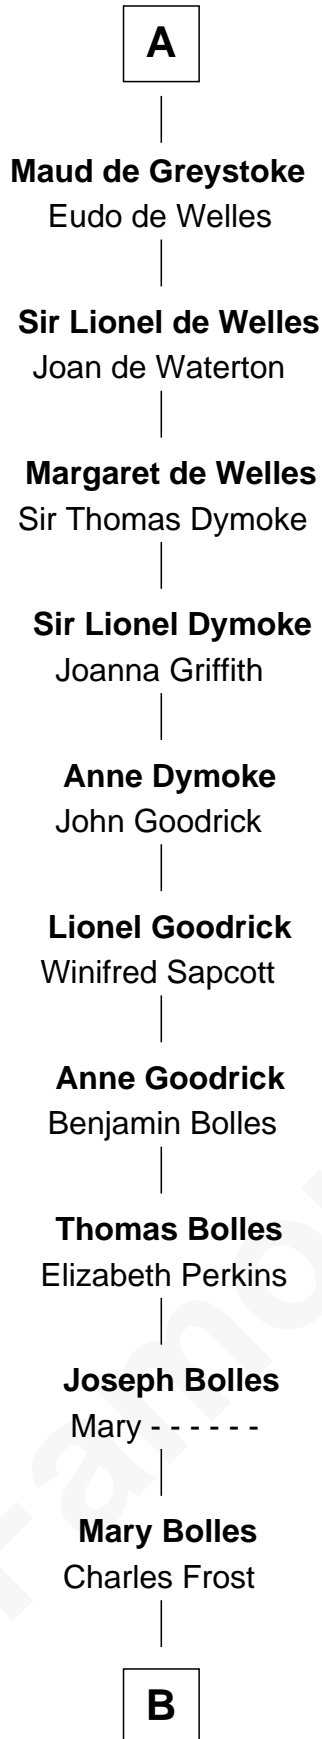

# FamousKin.com Relationship Chart of

**Ichabod Goodwin**

*27th Governor of New Hampshire*

**1st cousin 20 times removed of**

**William de Lanvallay**

*Magna Carta Surety*

**B**

—  
**Mary Frost**

John Hill

—  
**Elisha Hill**

Mary Plaisted

—  
**Hannah Hill**

Dominicus Goodwin

—  
**Samuel Goodwin**

Anna Thompson Gerrish

—  
**Ichabod Goodwin**