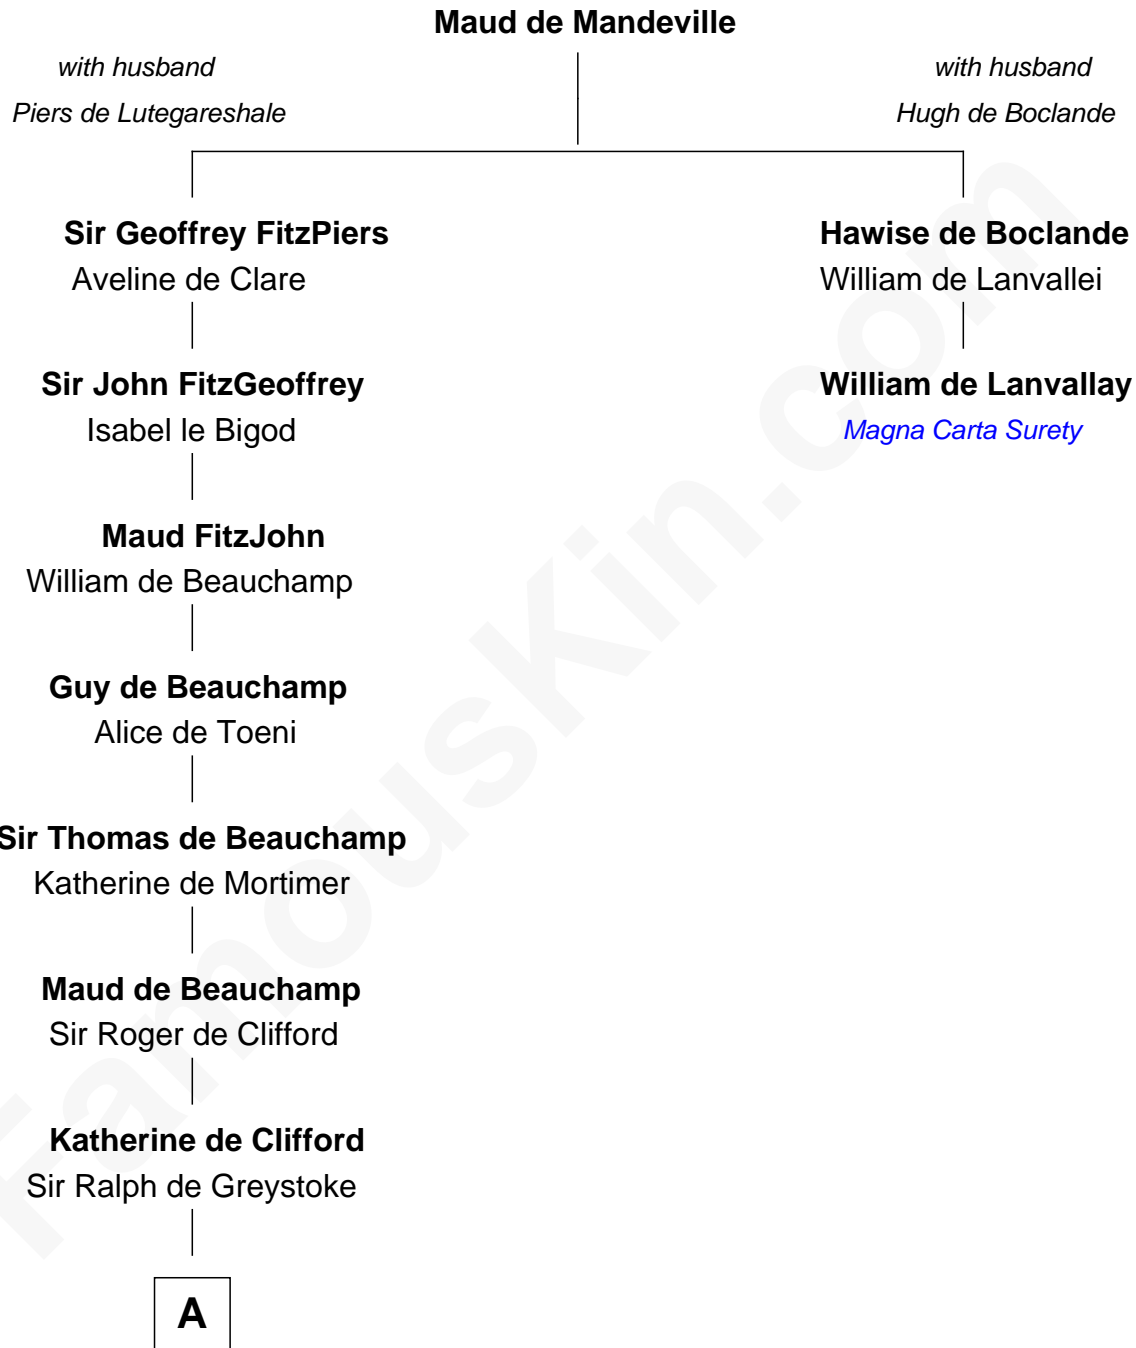

# FamousKin.com Relationship Chart of

**Ichabod Goodwin**

*27th Governor of New Hampshire*

**1st cousin 20 times removed of**

**William de Lanvallay**

*Magna Carta Surety*

**B**

—  
**Mary Frost**

John Hill

—  
**Elisha Hill**

Mary Plaisted

—  
**Hannah Hill**

Dominicus Goodwin

—  
**Samuel Goodwin**

Anna Thompson Gerrish

—  
**Ichabod Goodwin**

*27th Governor of New Hampshire*

FamousKin.com