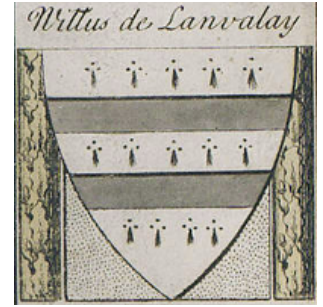

# FamousKin.com Relationship Chart of

**Ichabod Goodwin**

*27th Governor of New Hampshire*

**1st cousin 20 times removed of**

**William de Lanvallay**

*Magna Carta Surety*

**B**

—  
**Mary Frost**

John Hill

—  
**Elisha Hill**

Mary Plaisted

—  
**Hannah Hill**

Dominicus Goodwin

—  
**Samuel Goodwin**

Anna Thompson Gerrish

—  
**Ichabod Goodwin**