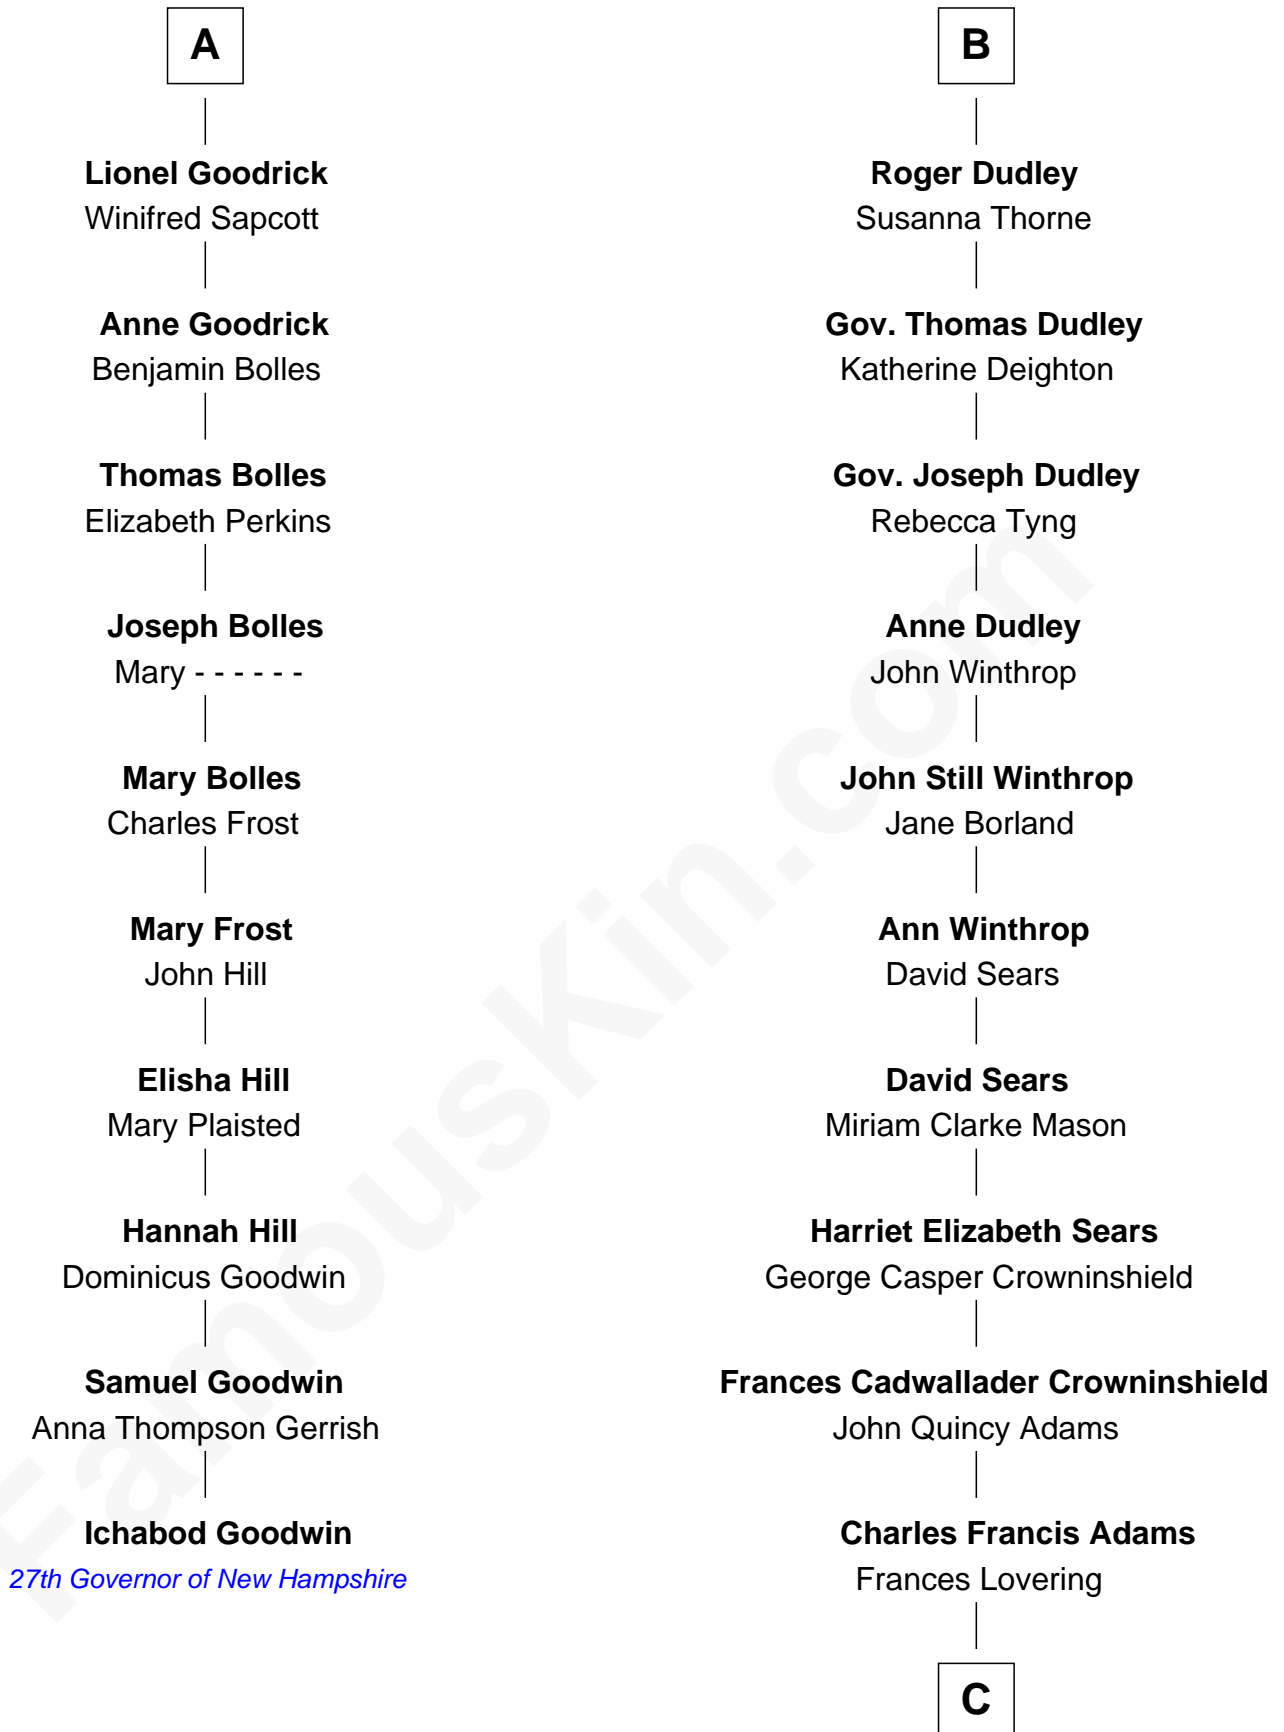

# FamousKin.com Relationship Chart of

**Ichabod Goodwin**

*27th Governor of New Hampshire*

**16th cousin 2 times removed of**

**John Adams Morgan**

*1952 Olympic Sailing Gold Medalist*

C

—  
**Catherine Frances Lovering Adams**

Henry Sturgis Morgan

—  
**John Adams Morgan**

*Olympic Gold Medalist*

FamousKin.com