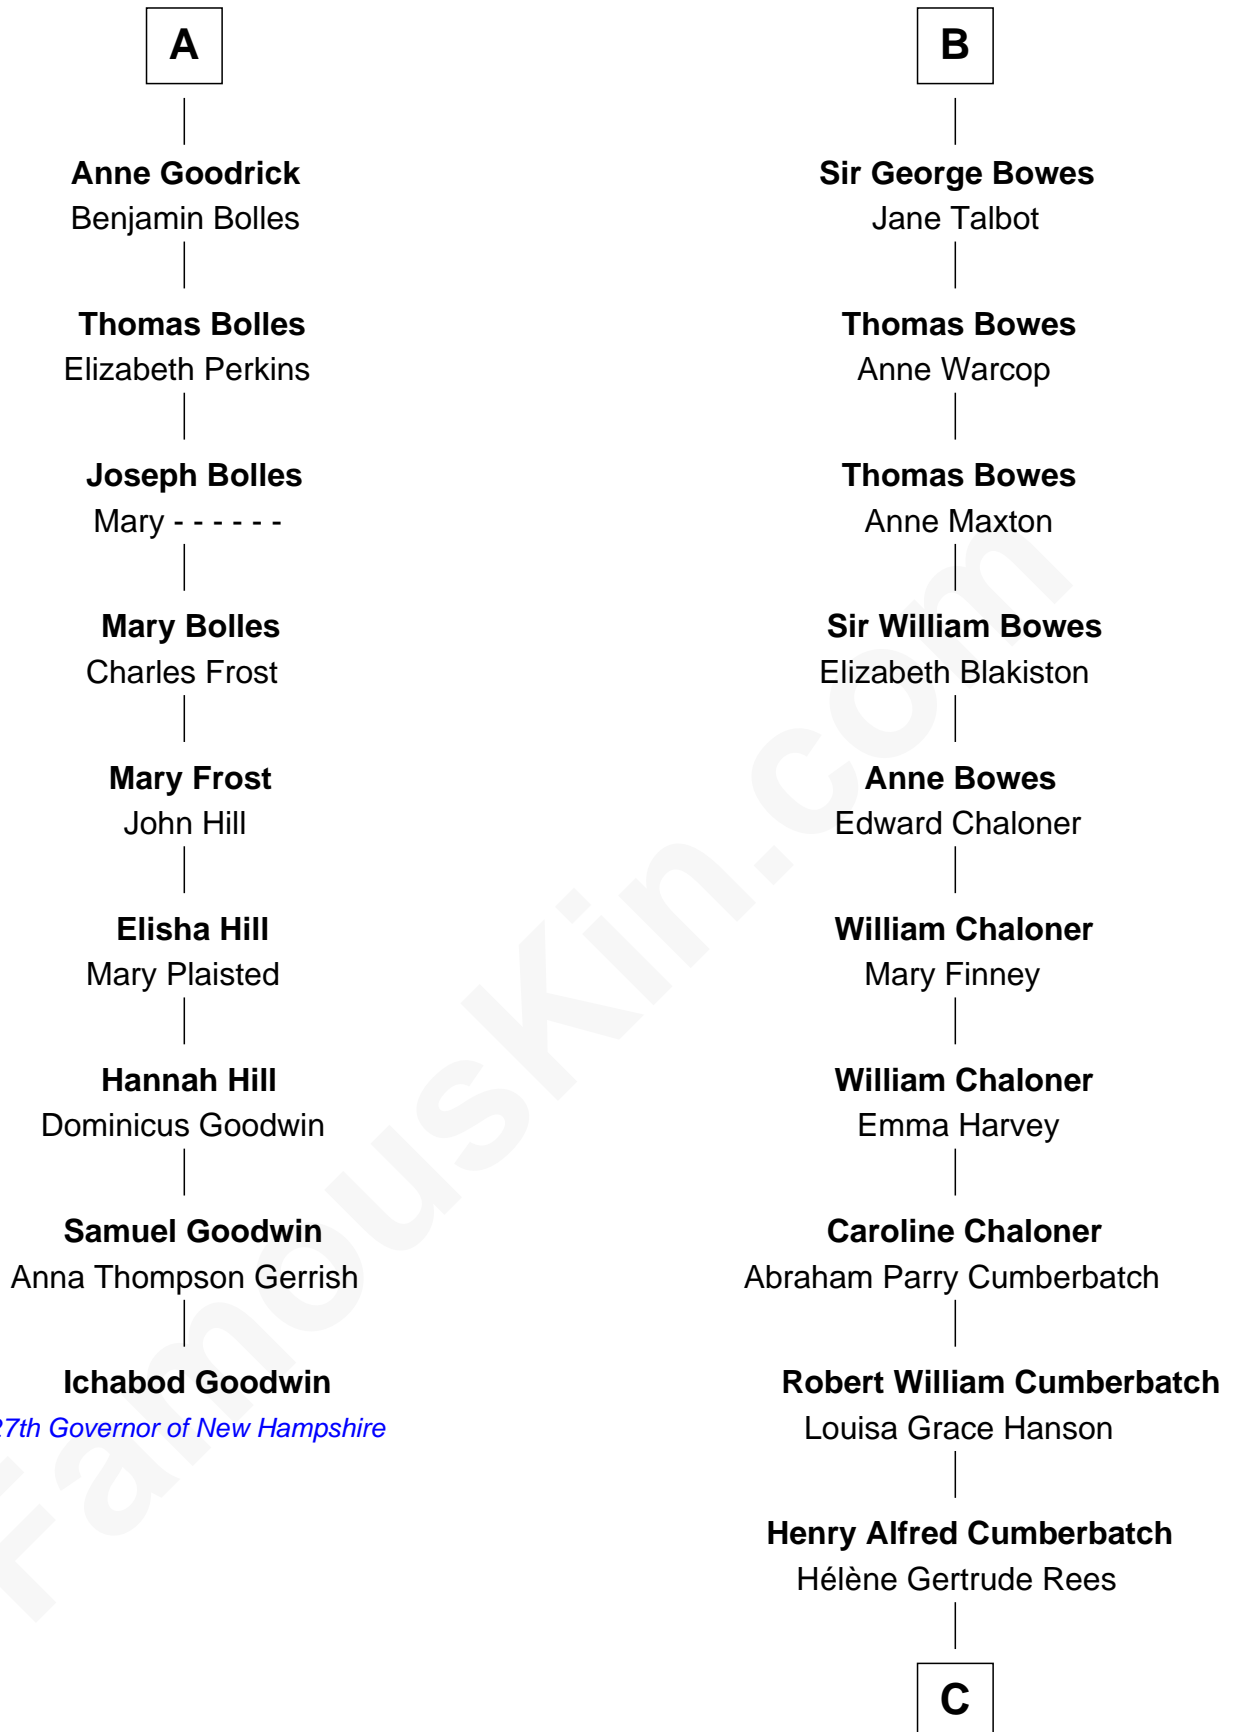

# FamousKin.com Relationship Chart of

**Ichabod Goodwin**

*27th Governor of New Hampshire*

15th cousin 4 times removed of

**Benedict Cumberbatch**

*Movie, Television and Stage Actor*

**Sir William de Aton**

**Katherine Aton**

Sir Ralph Eure

**Sir William Eure**

Maud Fitzhugh

**Robert Eure**

Anne Tempest

**Elizabeth Eure**

Sir James Strangeways

**Felice Strangeways**

William Aske

**Roger Aske**

Margery Sedgwick

**Elizabeth Aske**

Richard Bowes

**B**

**C**