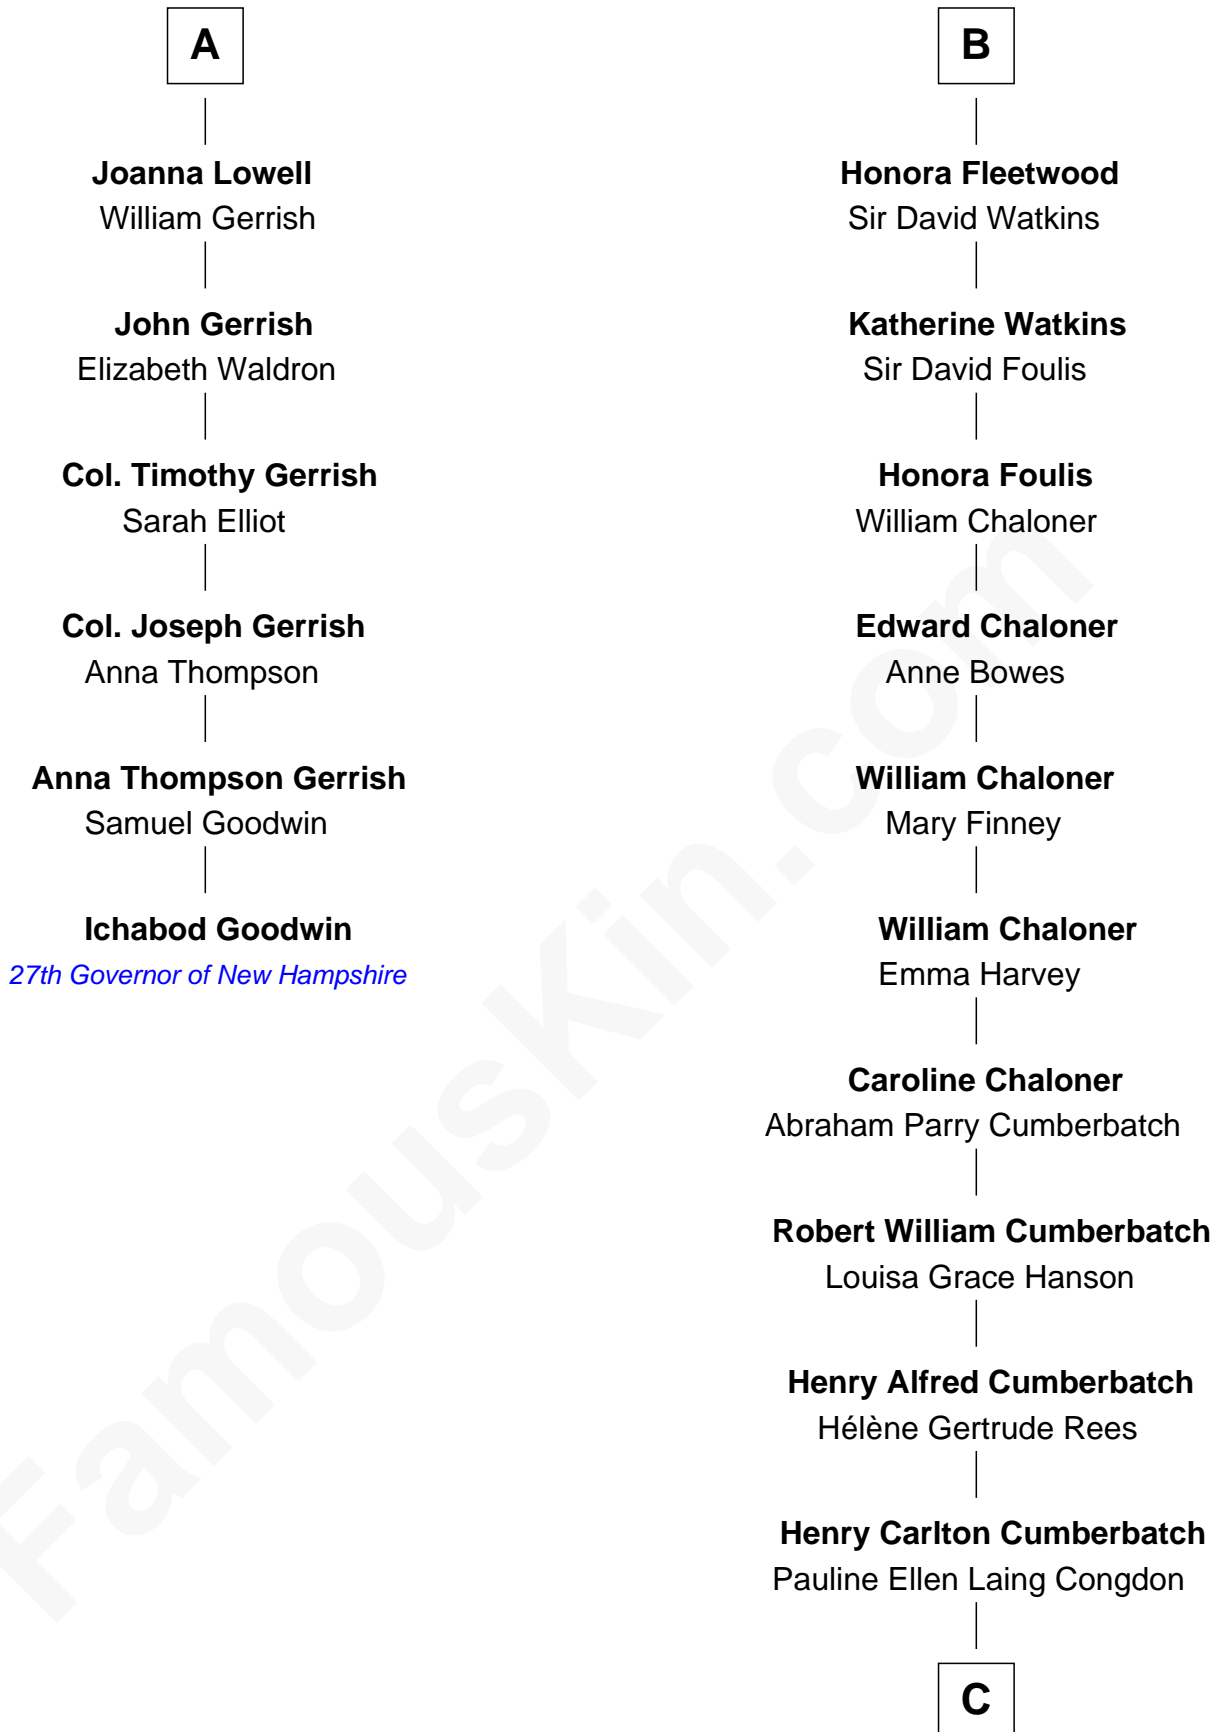

FamousKin.com Relationship Chart of

Ichabod Goodwin

27th Governor of New Hampshire

12th cousin 6 times removed of

Benedict Cumberbatch

Movie, Television and Stage Actor

Sir Walter Hungerford

Katherine Peverell

Elizabeth Hungerford

Sir Philip Courtenay

Elizabeth Courtnay

Sir James Luttrell

Sir Hugh Luttrell

Margaret Hill

Eleanor Luttrell

Roger Yorke

Margaret Botreaux

Katherine Hungerford

Sir Richard West

Sir Thomas West

Elizabeth Mortimer

Elizabeth West

Charles Somerset

Mary Somerset

Sir William Grey

Honora Grey

Henry Denny

Katherine Denny

Sir George Fleetwood

B

C

Timothy Carlton Congdon Cumberbatch