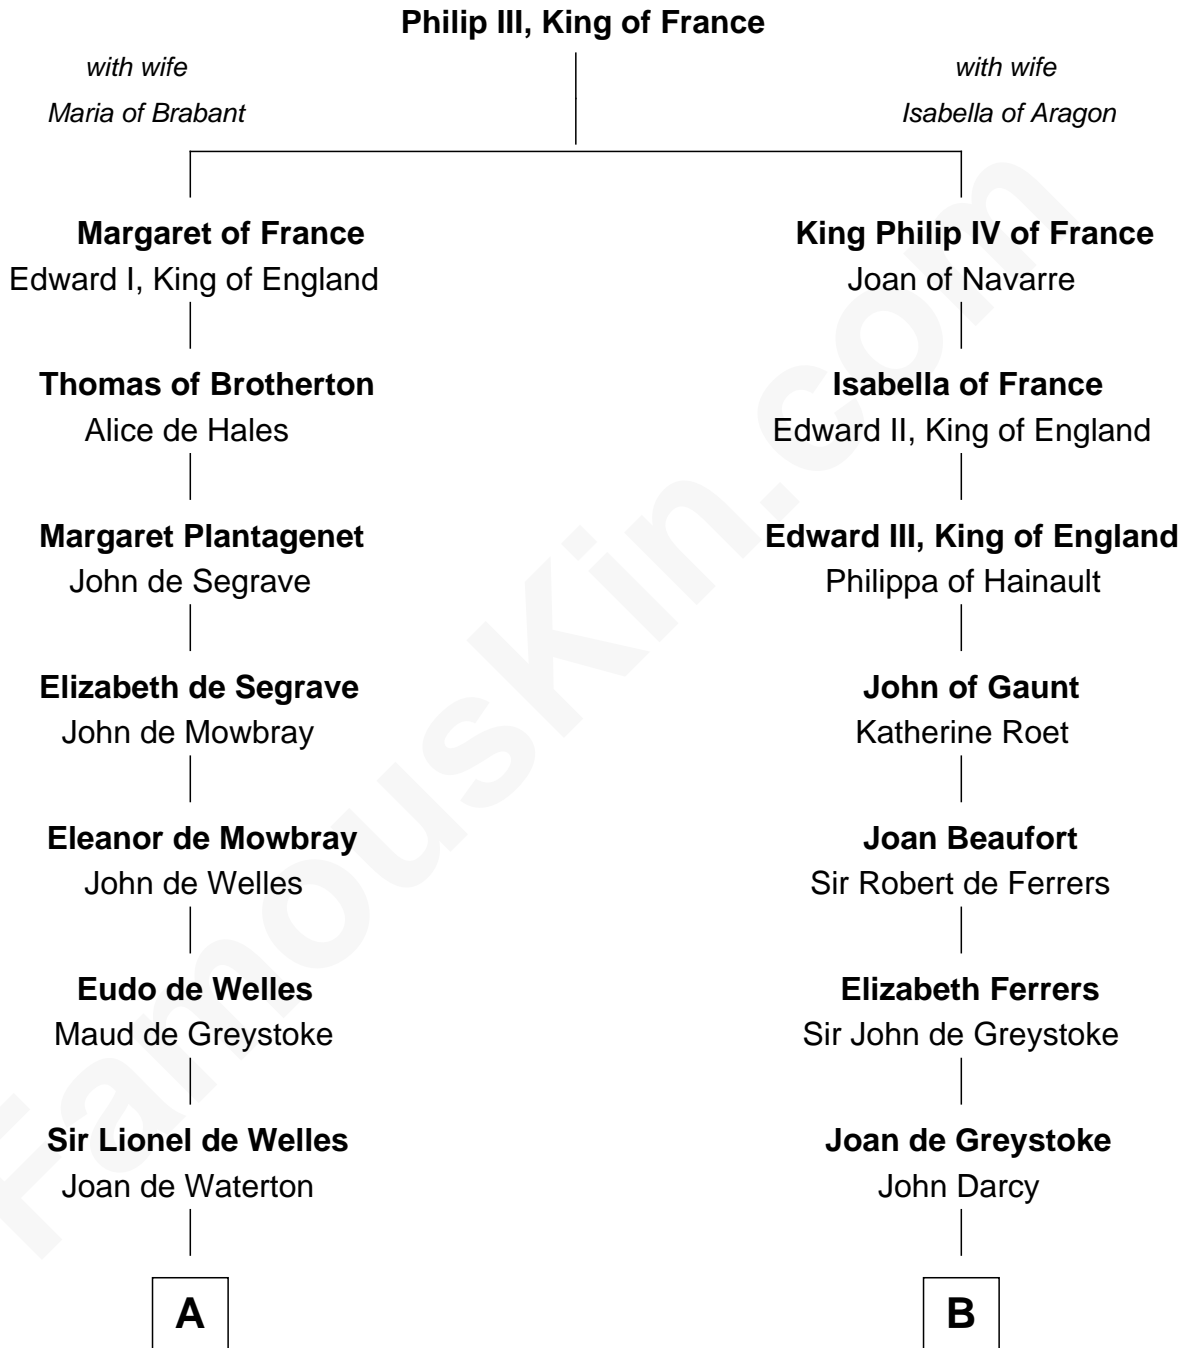

FamousKin.com Relationship Chart of

Ichabod Goodwin

27th Governor of New Hampshire

19th cousin 1 time removed of

Sir Arthur Conan Doyle

Author, "Sherlock Holmes"

C

Hannah Hill
Dominicus Goodwin

Samuel Goodwin
Anna Thompson Gerrish

Ichabod Goodwin
27th Governor of New Hampshire

D

William Pack
Catherine Scott

Catherine Pack
William Foley

Mary Josephine Elizabeth Foley
Charles Altamont Doyle

Sir Arthur Conan Doyle
Author, "Sherlock Holmes"