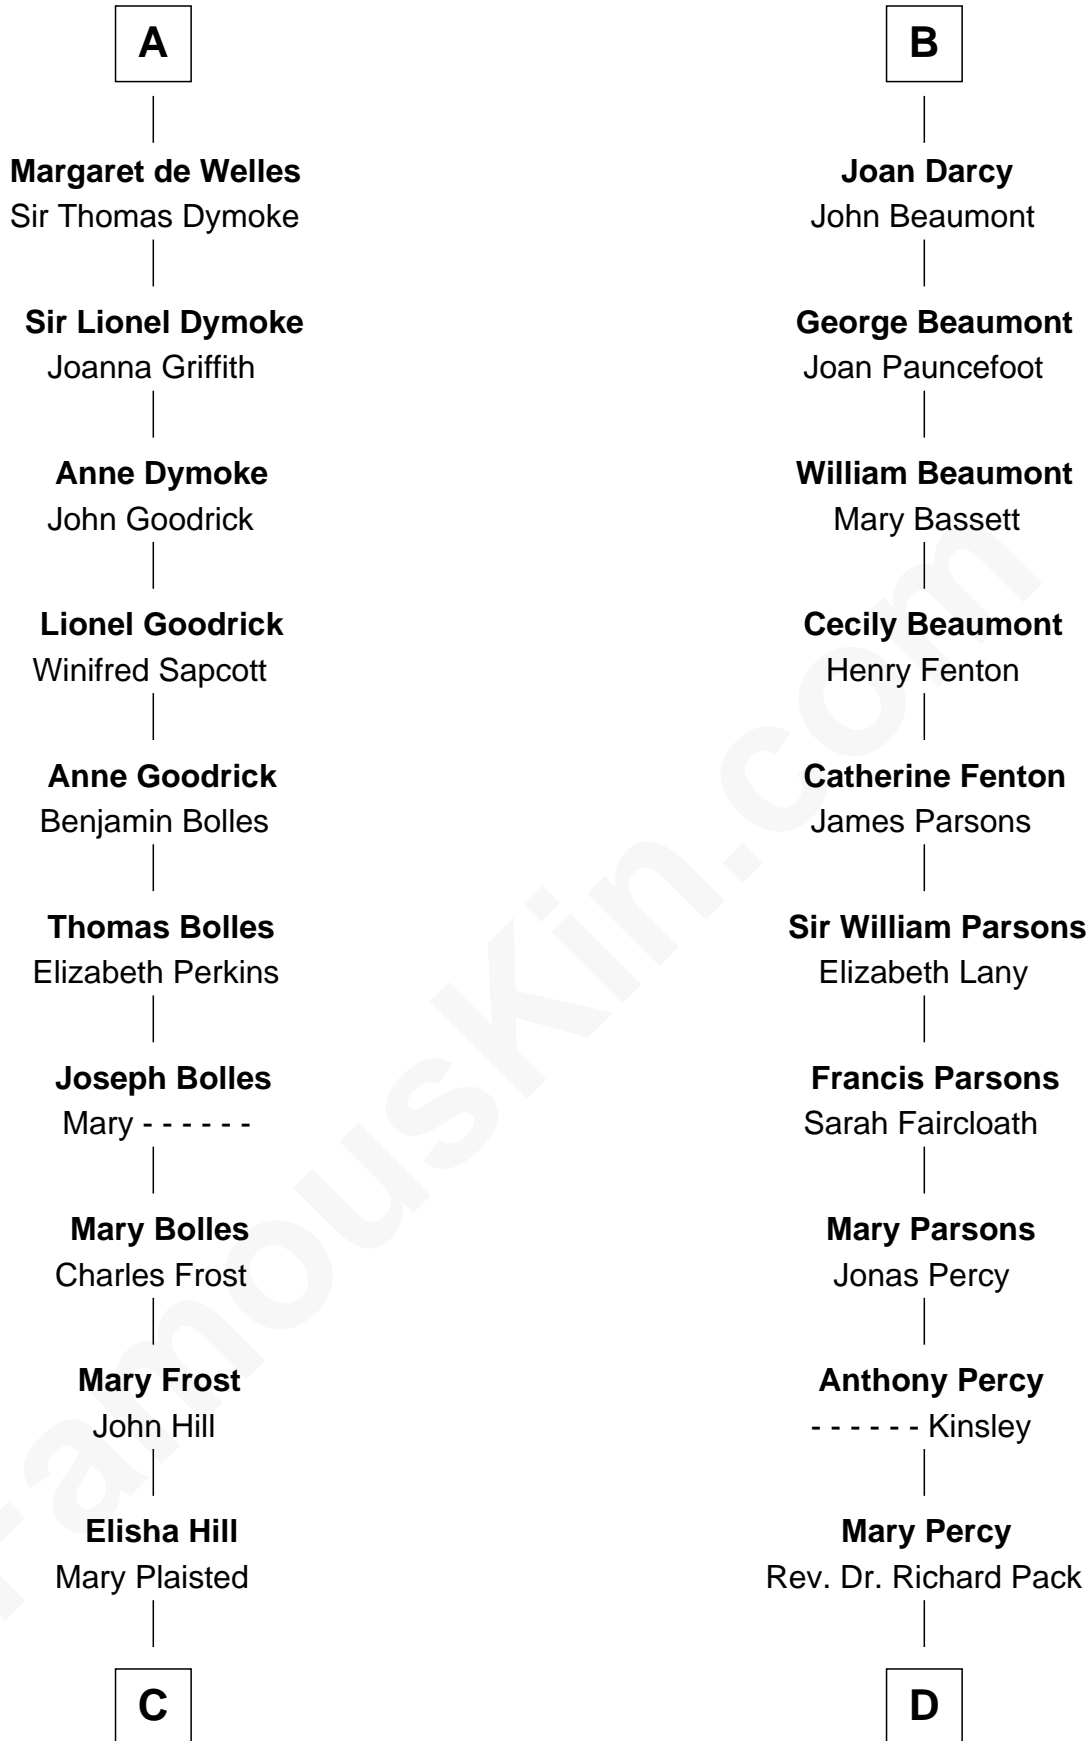

FamousKin.com Relationship Chart of

Ichabod Goodwin

27th Governor of New Hampshire

19th cousin 1 time removed of

Sir Arthur Conan Doyle

Author, "Sherlock Holmes"

C

Hannah Hill
Dominicus Goodwin

Samuel Goodwin
Anna Thompson Gerrish

Ichabod Goodwin
27th Governor of New Hampshire

D

William Pack
Catherine Scott

Catherine Pack
William Foley

Mary Josephine Elizabeth Foley
Charles Altamont Doyle

Sir Arthur Conan Doyle
Author, "Sherlock Holmes"