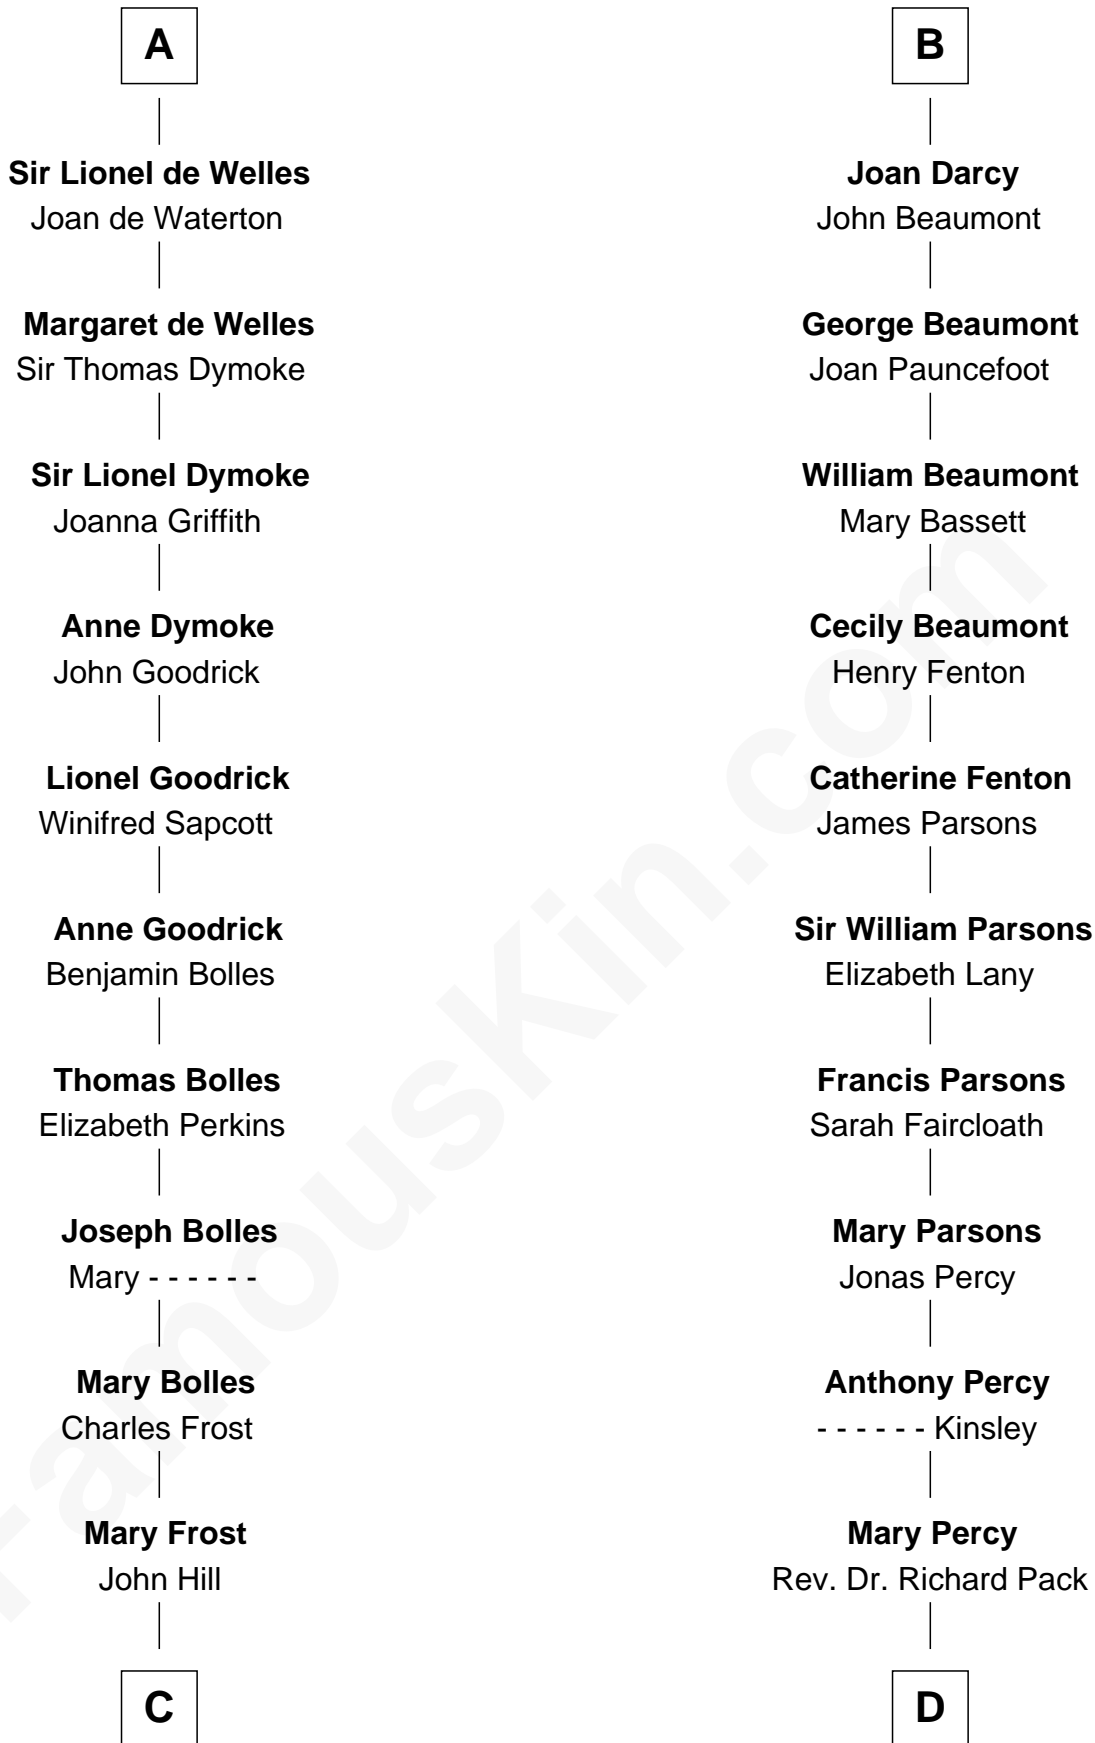

FamousKin.com Relationship Chart of

Ichabod Goodwin

27th Governor of New Hampshire

20th cousin of

Sir Arthur Conan Doyle

Author, "Sherlock Holmes"

Sir William Longespee

Ela of Salisbury

C

Elisha Hill

Mary Plaisted

Hannah Hill

Dominicus Goodwin

Samuel Goodwin

Anna Thompson Gerrish

Ichabod Goodwin