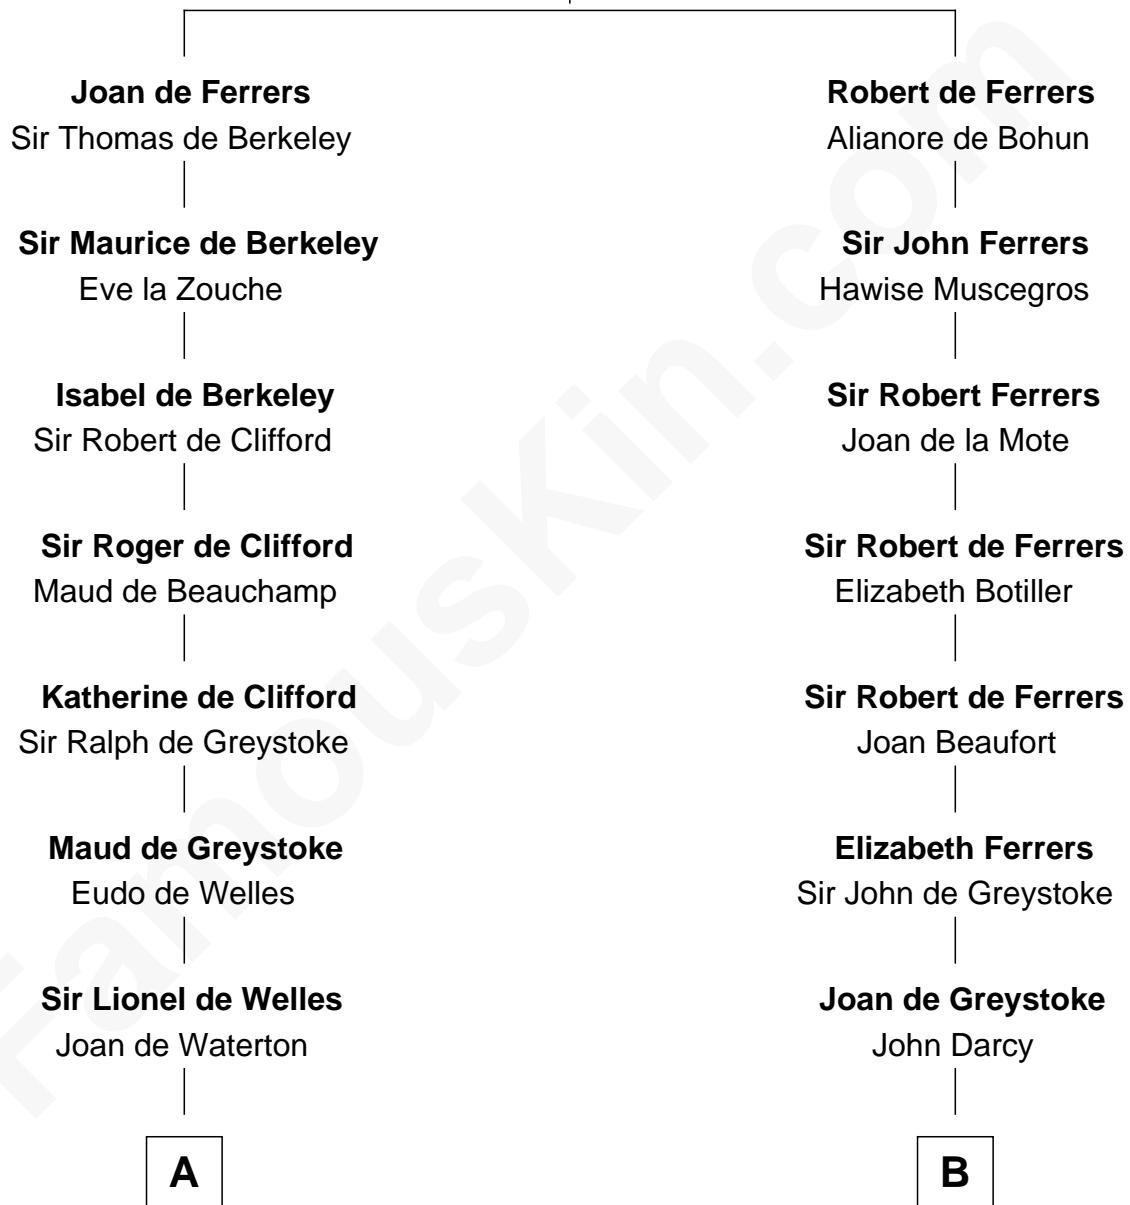

# FamousKin.com Relationship Chart of

**Ichabod Goodwin**

*27th Governor of New Hampshire*

19th cousin 1 time removed of

**Sir Arthur Conan Doyle**

*Author, "Sherlock Holmes"*

**Sir William de Ferrers**

Margaret de Quincy

**C**

**Hannah Hill**  
Dominicus Goodwin

**Samuel Goodwin**  
Anna Thompson Gerrish

**Ichabod Goodwin**  
*27th Governor of New Hampshire*

**D**

**William Pack**  
Catherine Scott

**Catherine Pack**  
William Foley

**Mary Josephine Elizabeth Foley**  
Charles Altamont Doyle

**Sir Arthur Conan Doyle**  
*Author, "Sherlock Holmes"*