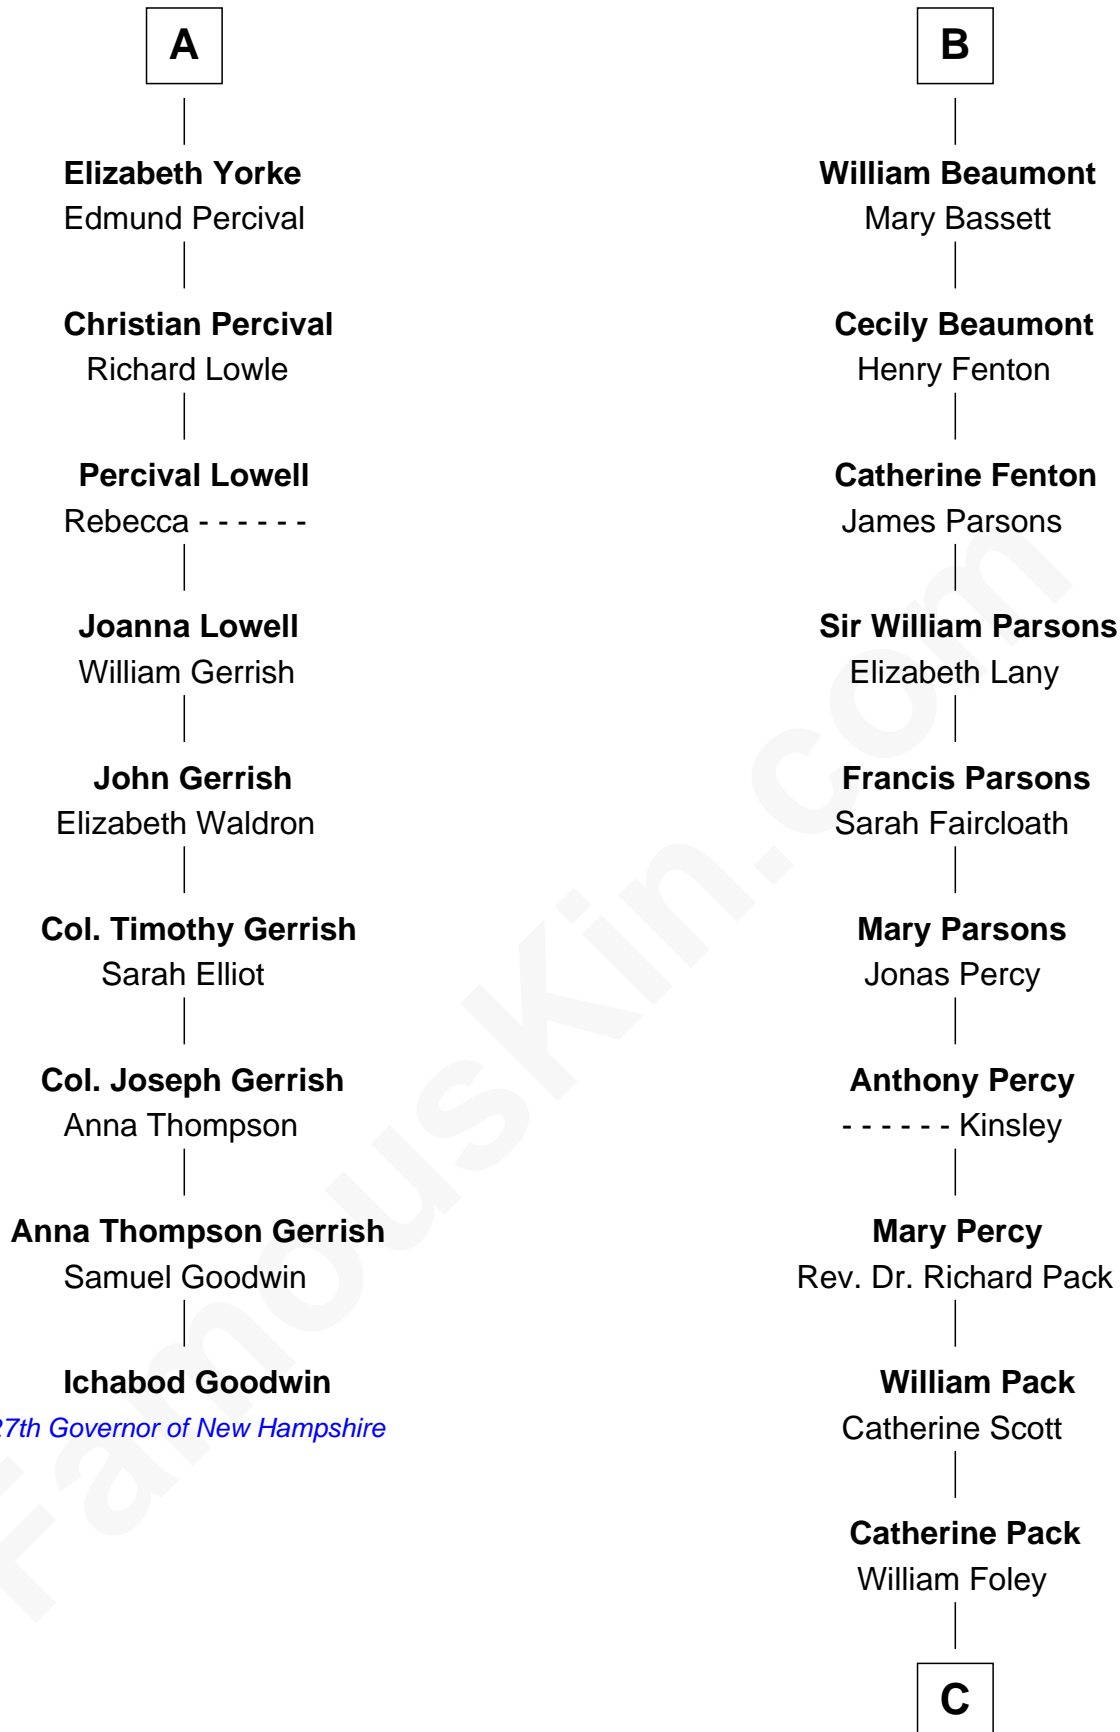

FamousKin.com Relationship Chart of

Ichabod Goodwin

27th Governor of New Hampshire

15th cousin 3 times removed of

Sir Arthur Conan Doyle

Author, "Sherlock Holmes"

Humphrey de Bohun

Elizabeth Plantagenet

C

Mary Josephine Elizabeth Foley

Charles Altamont Doyle

Sir Arthur Conan Doyle

Author, "Sherlock Holmes"

FamousKin.com