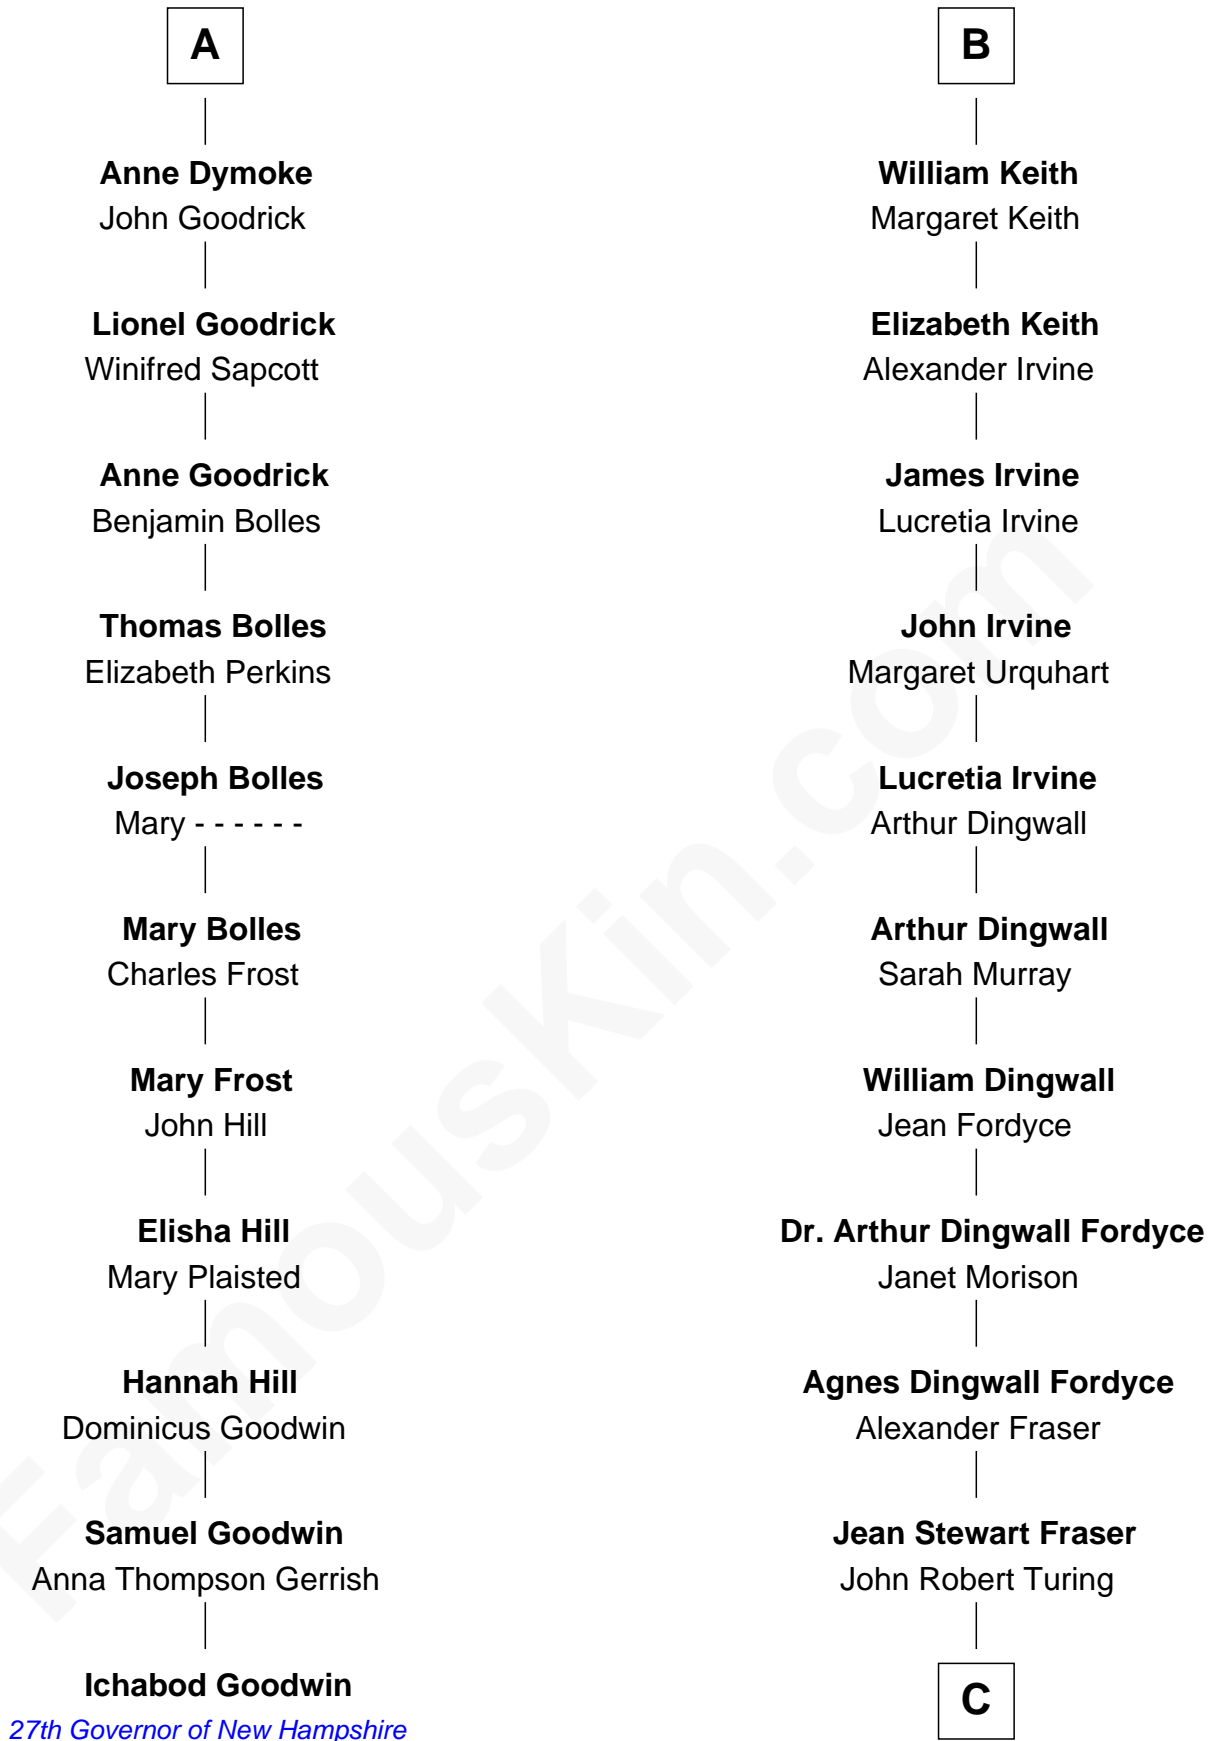

FamousKin.com

Relationship Chart of

Ichabod Goodwin

27th Governor of New Hampshire

17th cousin 2 times removed of

Alan Turing

WWII Codebreaker of Nazi Enigma Machine

C

Rev. John Robert Turing

Fanny Montague Boyd

Julius Matheson Turing

Ethel Sara Stoney

Alan Turing

WWII Codebreaker of Nazi Enigma Machine

FamousKin.com