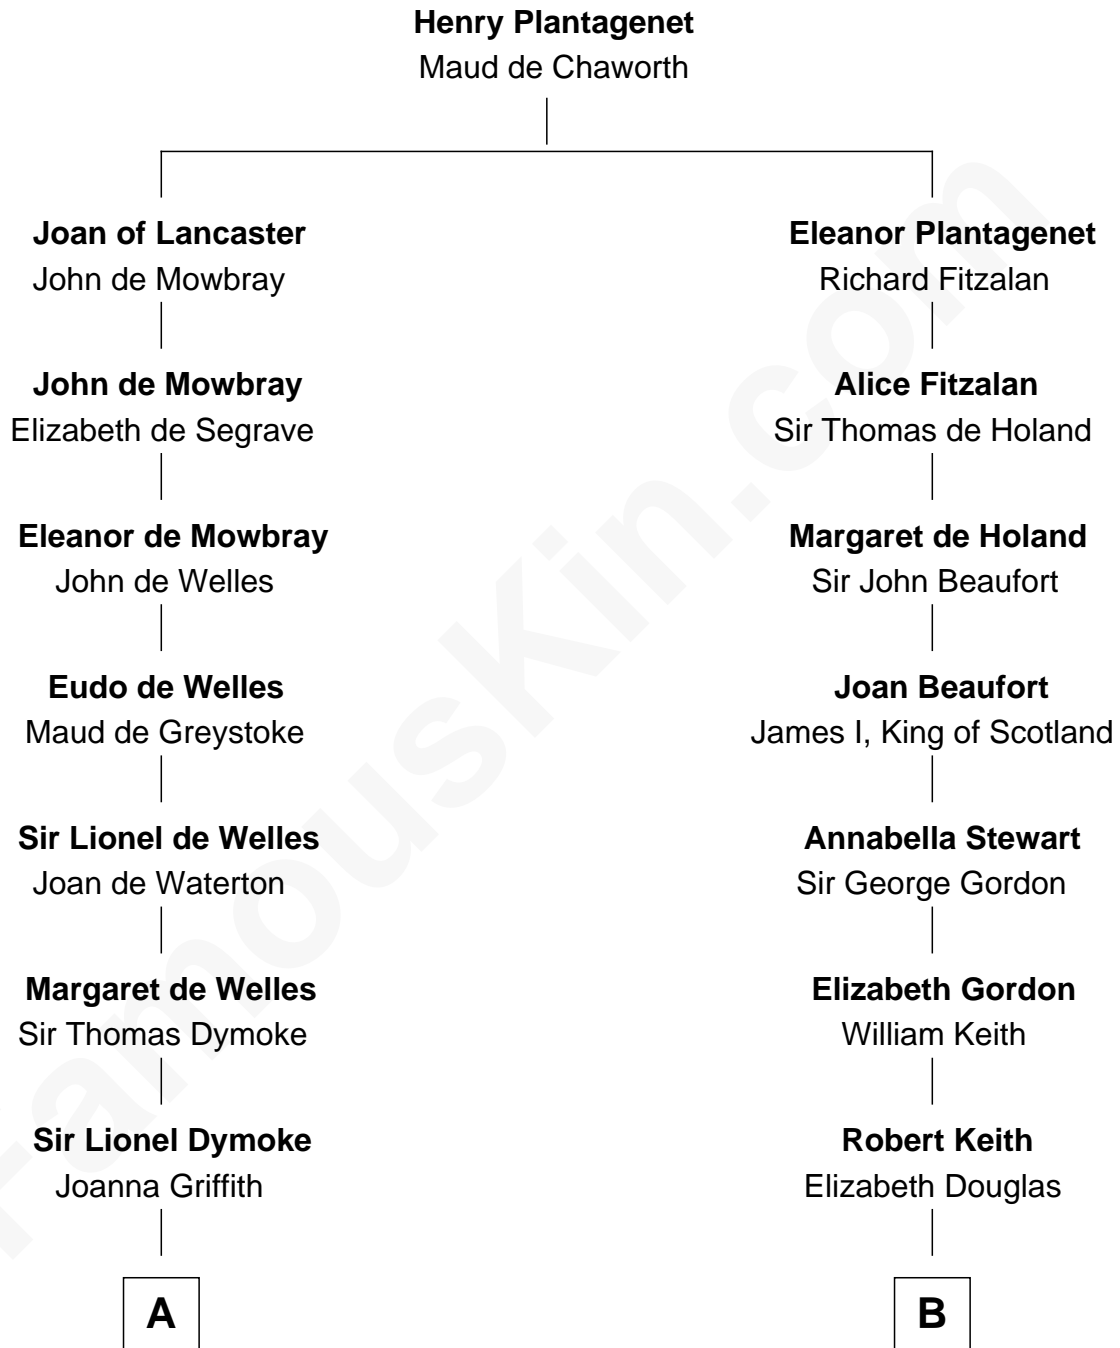

FamousKin.com

Relationship Chart of

Ichabod Goodwin

27th Governor of New Hampshire

17th cousin 2 times removed of

Alan Turing

WWII Codebreaker of Nazi Enigma Machine

C

Rev. John Robert Turing

Fanny Montague Boyd

Julius Matheson Turing

Ethel Sara Stoney

Alan Turing

WWII Codebreaker of Nazi Enigma Machine

FamousKin.com