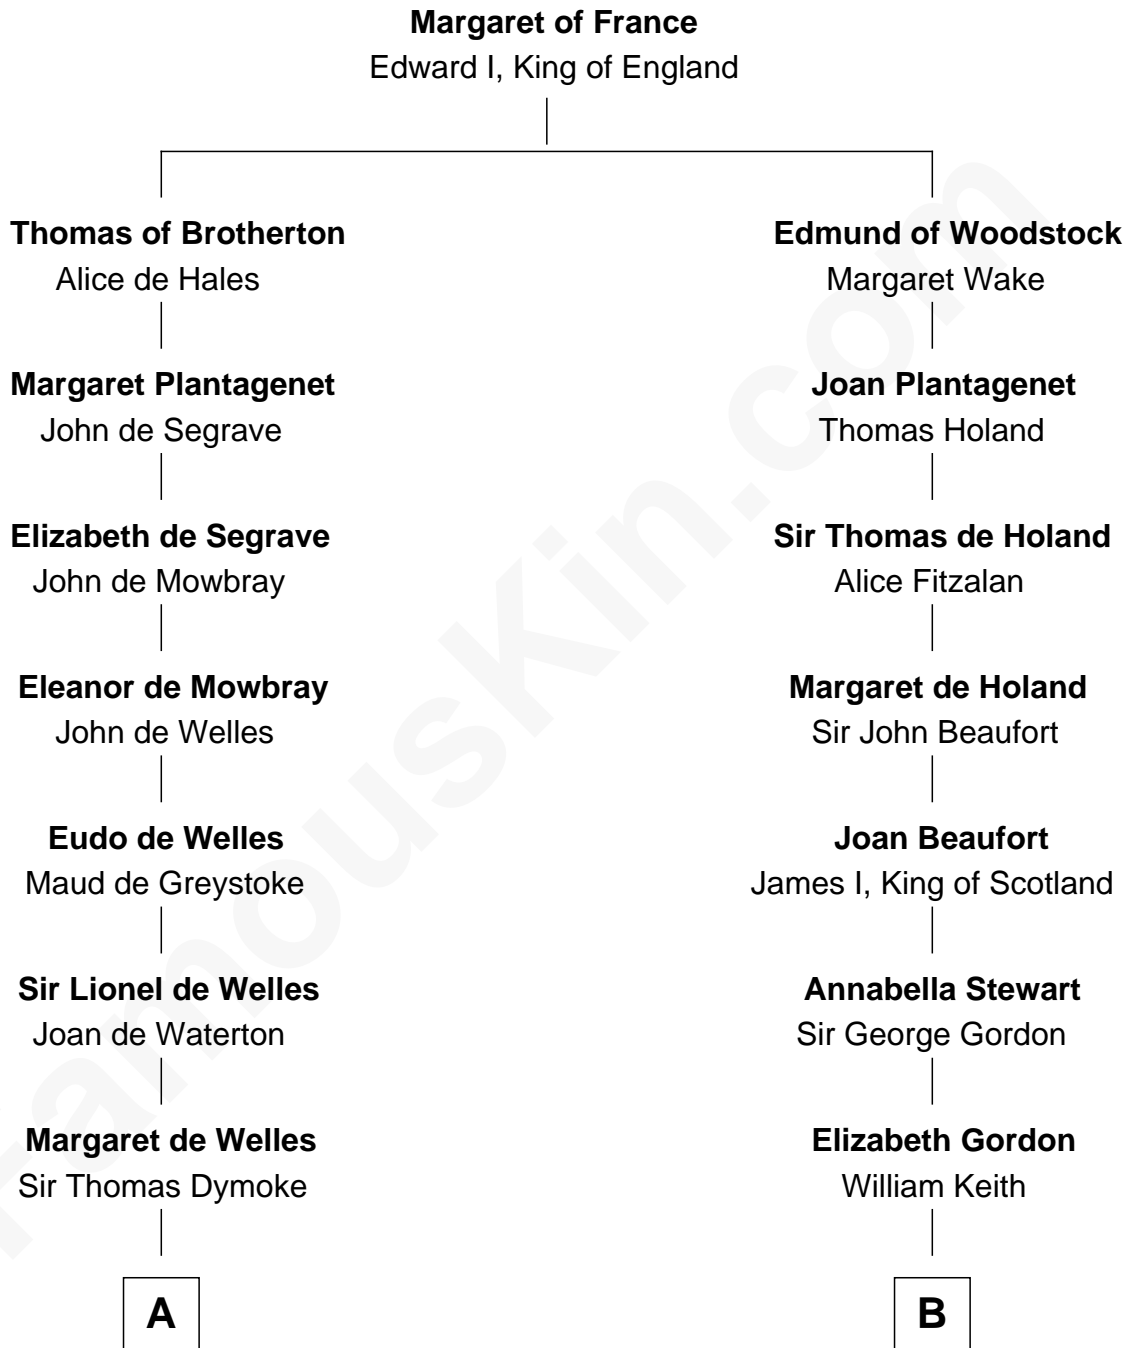

FamousKin.com

Relationship Chart of

Ichabod Goodwin

27th Governor of New Hampshire

18th cousin 2 times removed of

Alan Turing

WWII Codebreaker of Nazi Enigma Machine

C

Samuel Goodwin
Anna Thompson Gerrish

Ichabod Goodwin
27th Governor of New Hampshire

D

Jean Stewart Fraser
John Robert Turing

Rev. John Robert Turing
Fanny Montague Boyd

Julius Matheson Turing
Ethel Sara Stoney