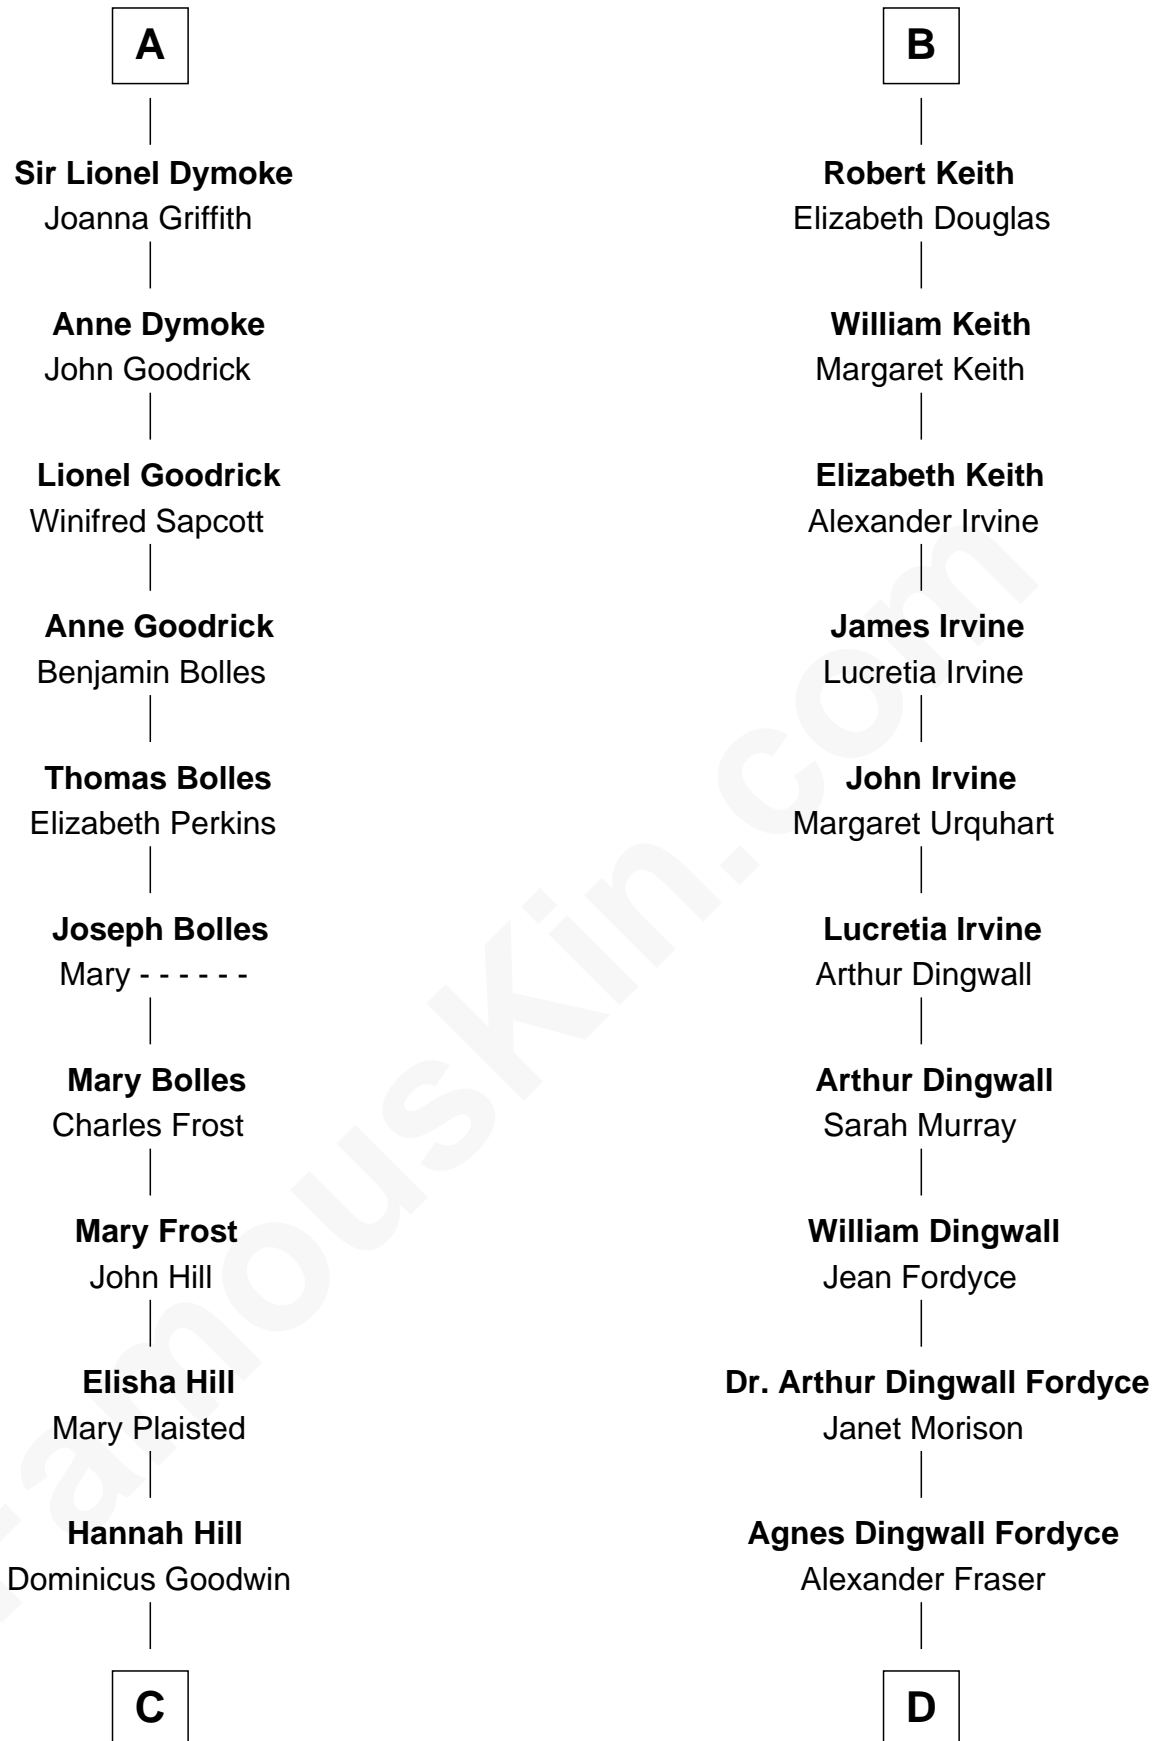

FamousKin.com

Relationship Chart of

Ichabod Goodwin

27th Governor of New Hampshire

18th cousin 2 times removed of

Alan Turing

WWII Codebreaker of Nazi Enigma Machine

C

Samuel Goodwin
Anna Thompson Gerrish

Ichabod Goodwin
27th Governor of New Hampshire

D

Jean Stewart Fraser
John Robert Turing

Rev. John Robert Turing
Fanny Montague Boyd

Julius Matheson Turing
Ethel Sara Stoney