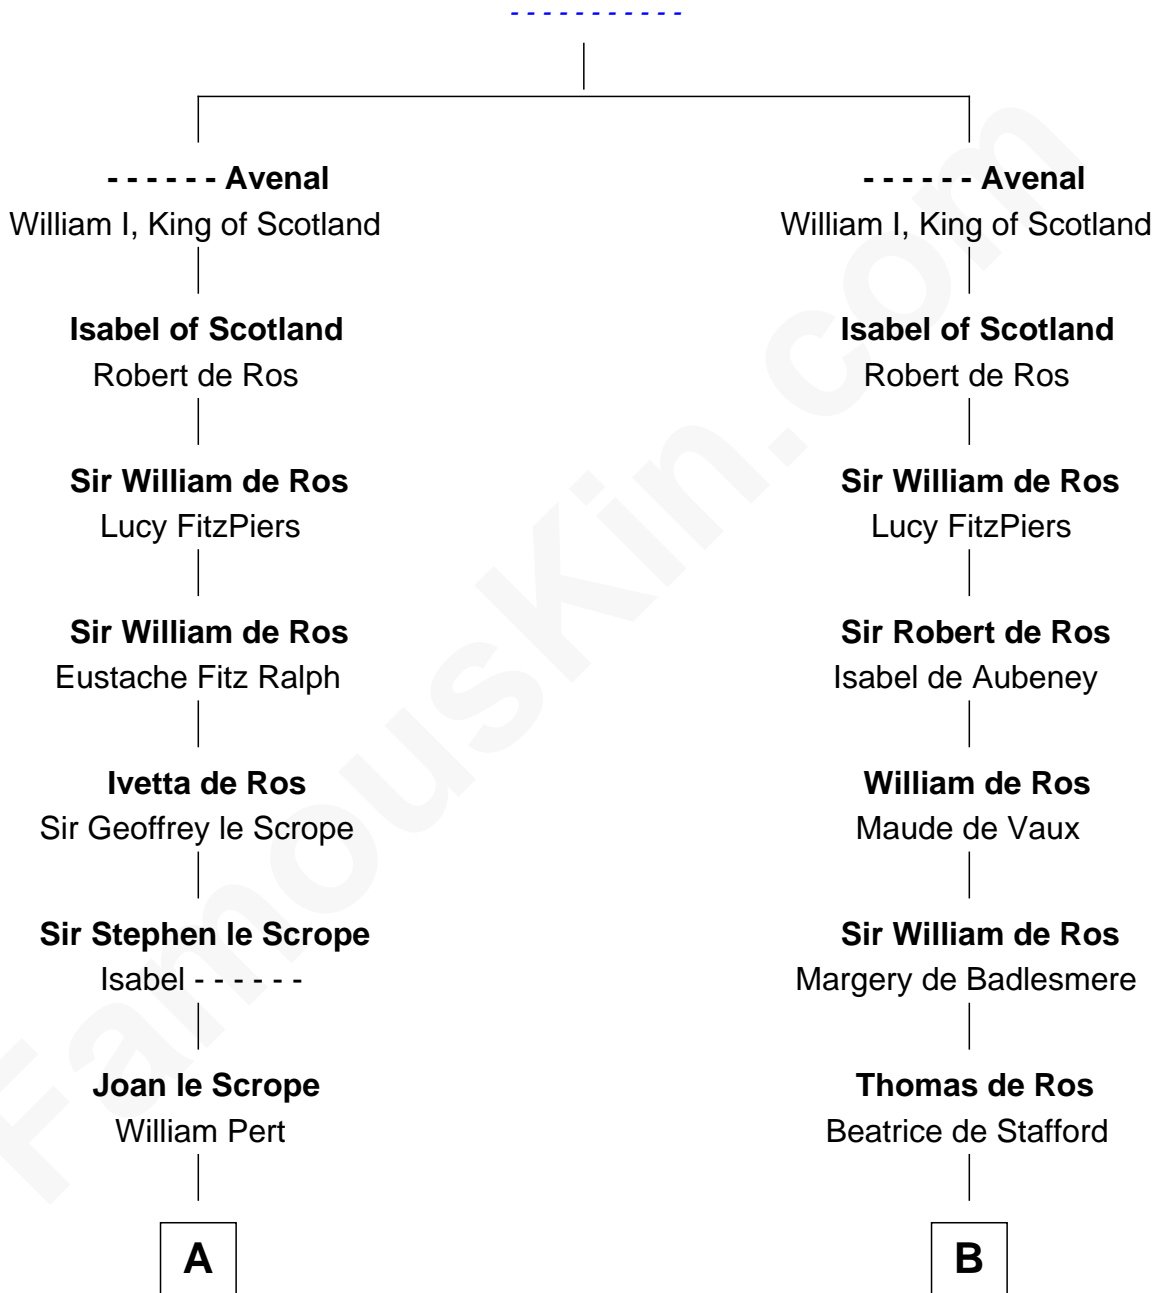

FamousKin.com Relationship Chart of

Ichabod Goodwin

27th Governor of New Hampshire

21st cousin of

Jane (Appleton) Pierce

First Lady of President Franklin Pierce

Richard Avenal

C

Mary Frost

John Hill

Elisha Hill

Mary Plaisted

Hannah Hill

Dominicus Goodwin

Samuel Goodwin

Anna Thompson Gerrish