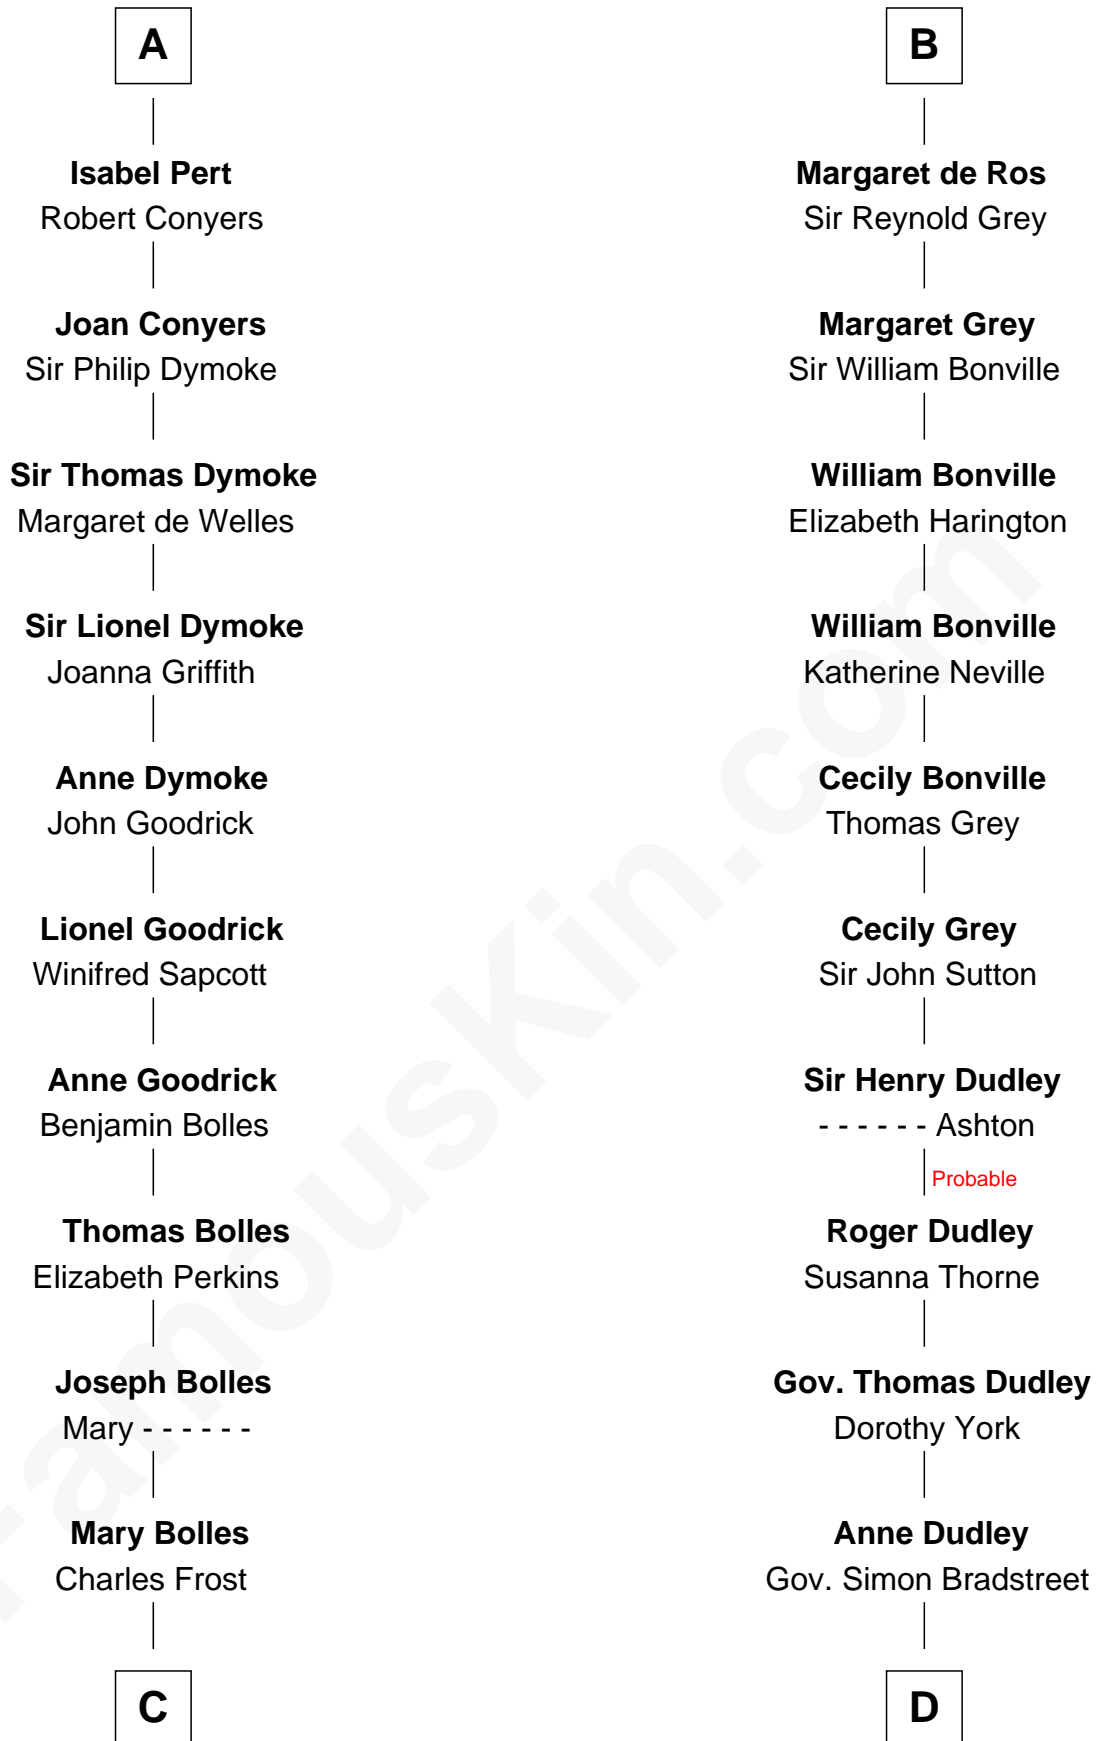

FamousKin.com Relationship Chart of

Ichabod Goodwin

27th Governor of New Hampshire

21st cousin of

Jane (Appleton) Pierce

First Lady of President Franklin Pierce

Richard Avenal

C

Mary Frost

John Hill

Elisha Hill

Mary Plaisted

Hannah Hill

Dominicus Goodwin

Samuel Goodwin

Anna Thompson Gerrish

Ichabod Goodwin

27th Governor of New Hampshire

D

Sarah Bradstreet

Rev. Richard Hubbard

John Hubbard

Mary Brown

Elizabeth Hubbard