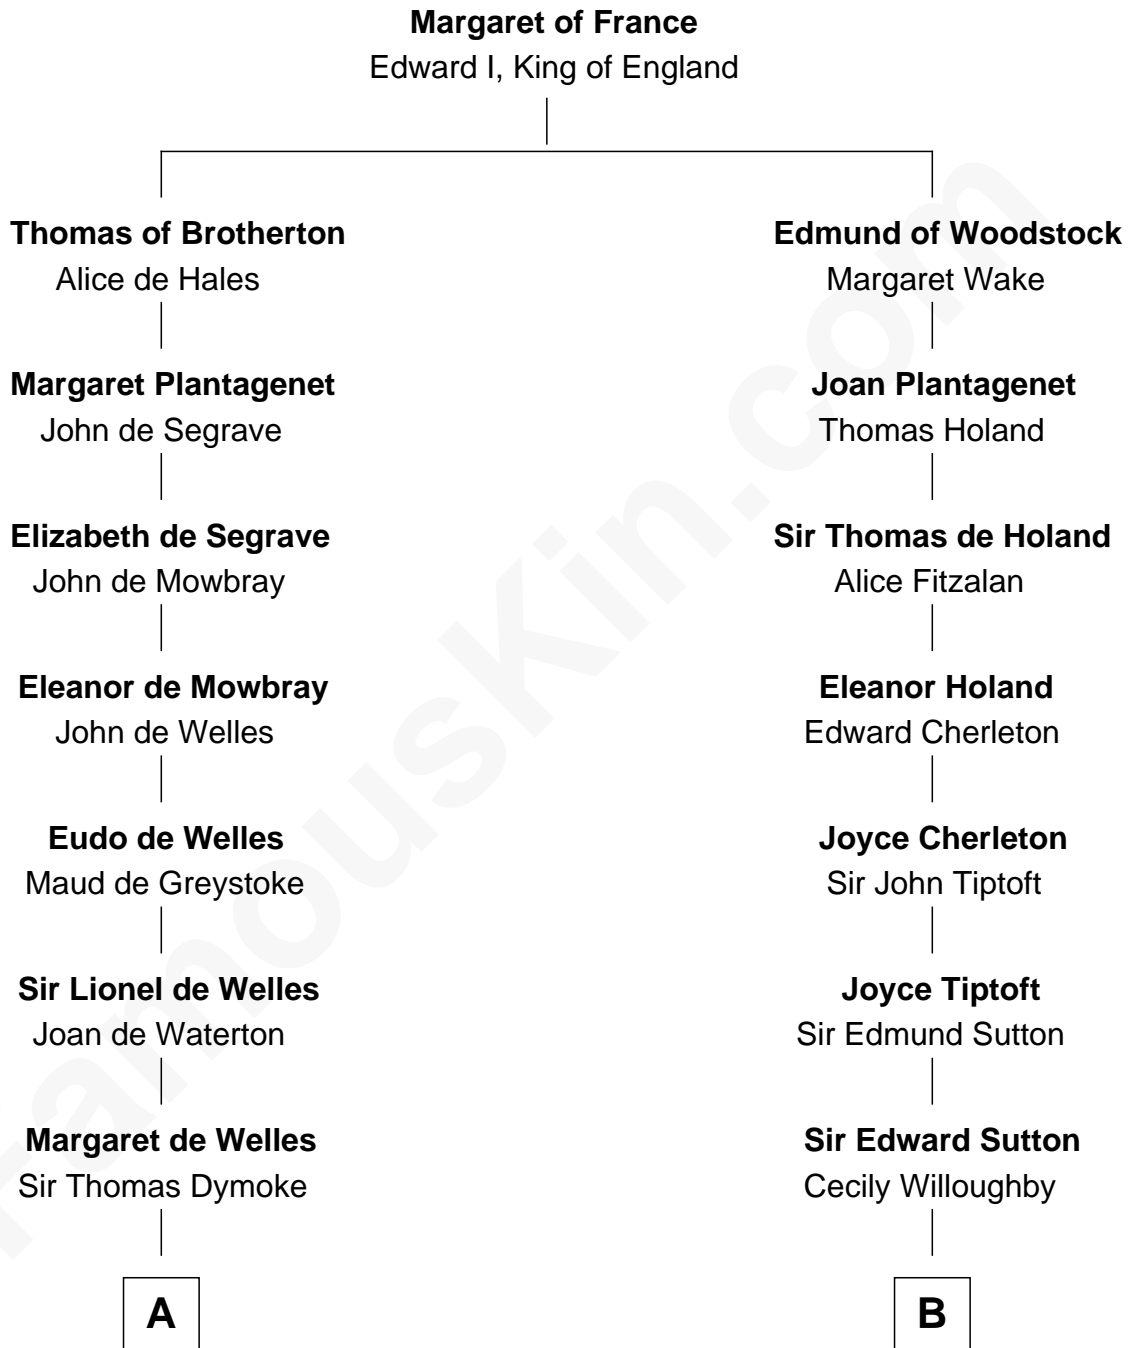

FamousKin.com

Relationship Chart of

Ichabod Goodwin

27th Governor of New Hampshire

16th cousin 2 times removed of

Jane (Appleton) Pierce

First Lady of President Franklin Pierce

C

—
Samuel Goodwin
Anna Thompson Gerrish

—
Ichabod Goodwin
27th Governor of New Hampshire

FamousKin.com