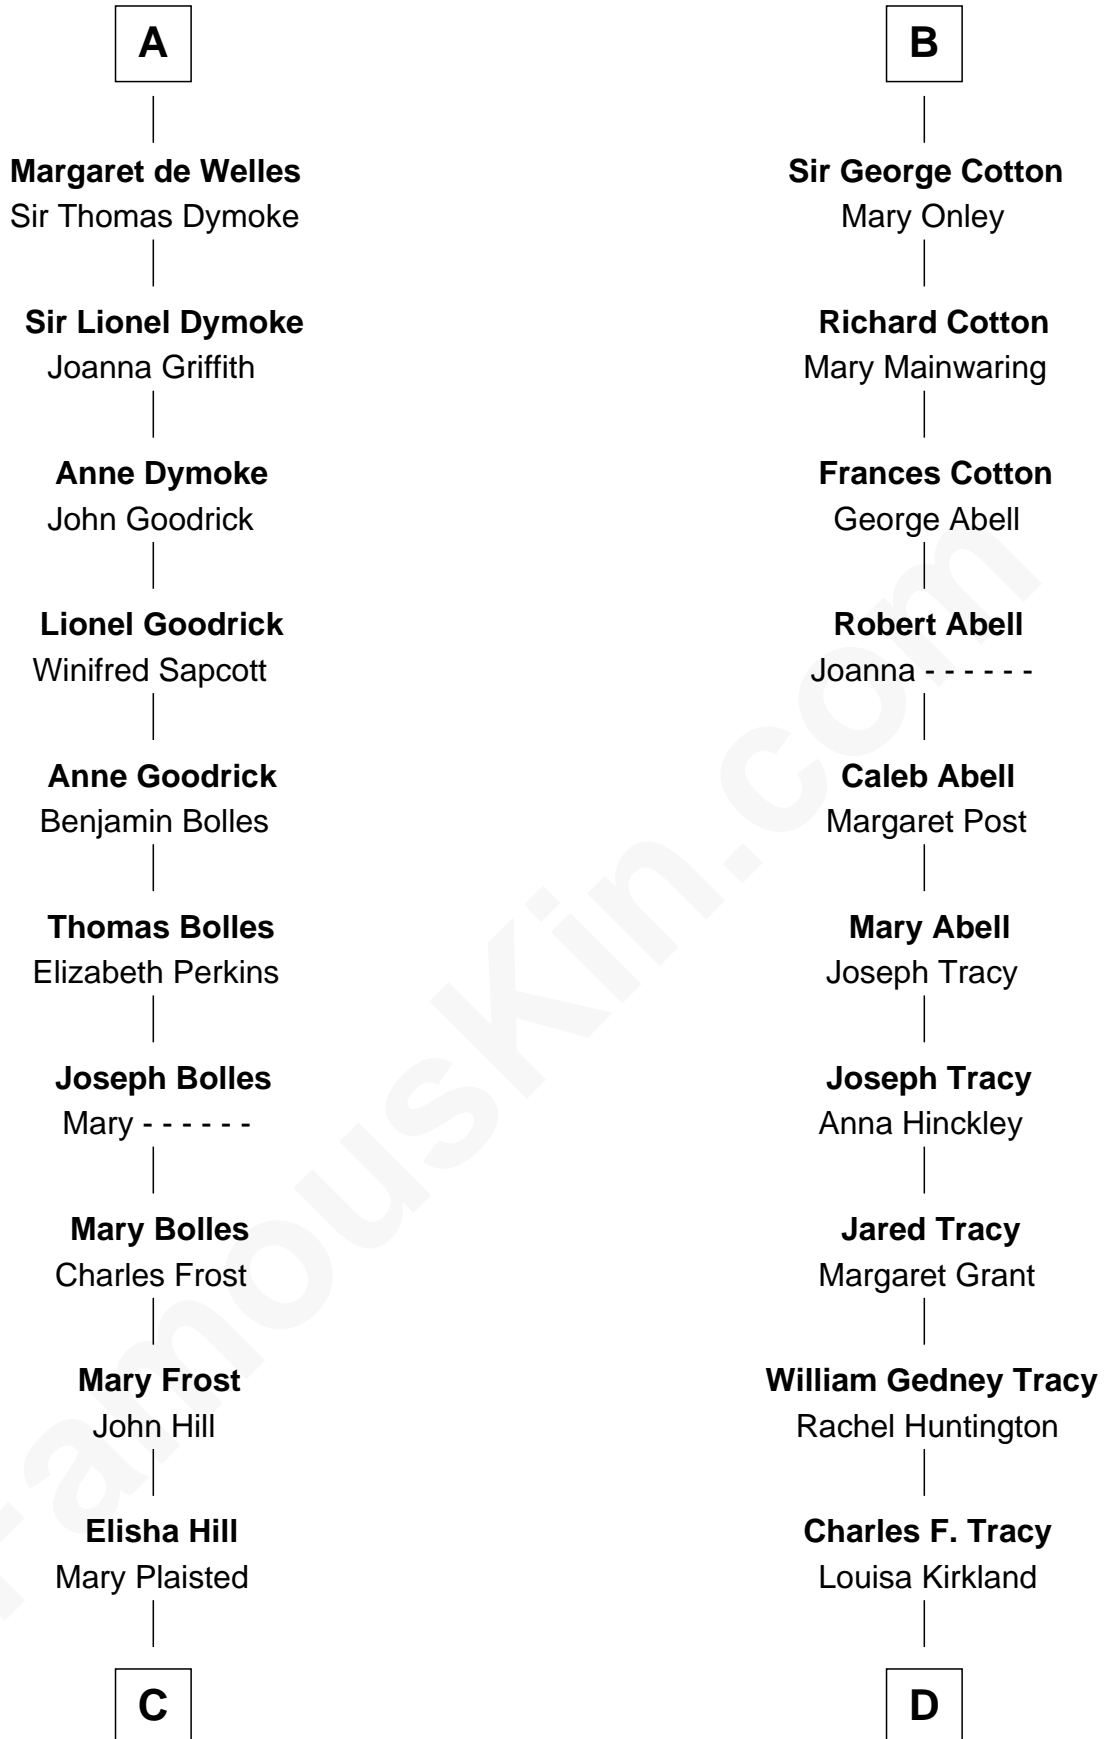

FamousKin.com Relationship Chart of

Ichabod Goodwin

27th Governor of New Hampshire

19th cousin of

Henry Sturgis Morgan

Co-Founder of Morgan Stanley

Sir William de Cantilupe

Eve de Braiose

C

Hannah Hill
Dominicus Goodwin

Samuel Goodwin
Anna Thompson Gerrish

Ichabod Goodwin
27th Governor of New Hampshire

D

Frances Louisa Tracy
John Pierpont Morgan

John Pierpont Morgan
Jane Norton Grew

Henry Sturgis Morgan
Co-Founder of Morgan Stanley