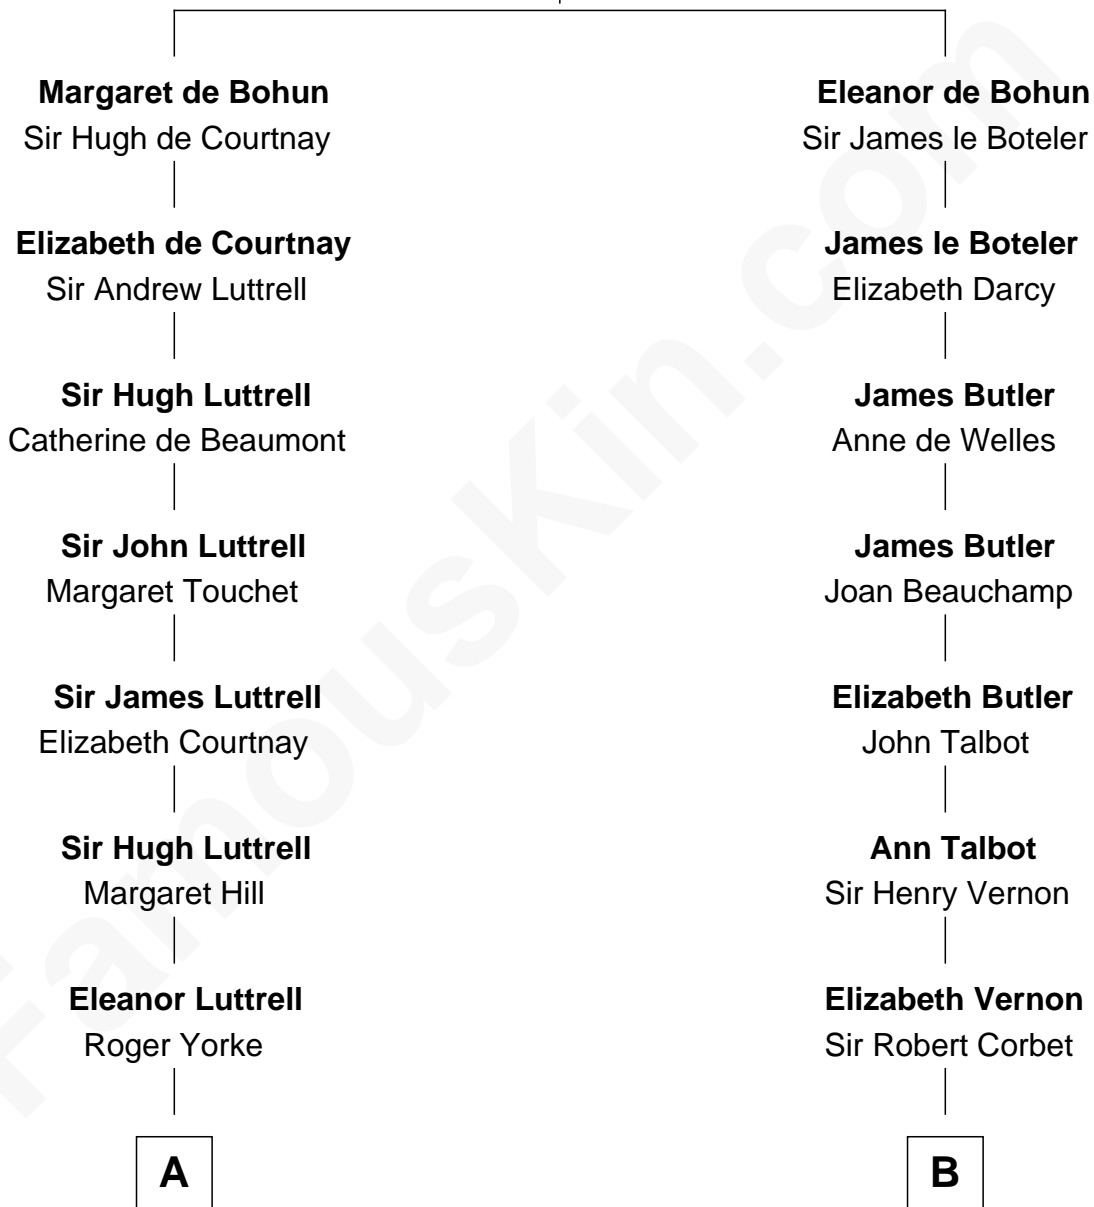

FamousKin.com Relationship Chart of

Ichabod Goodwin

27th Governor of New Hampshire

15th cousin 5 times removed of

Henry Sturgis Morgan

Co-Founder of Morgan Stanley

Humphrey de Bohun
Elizabeth Plantagenet

C

Charles F. Tracy

Louisa Kirkland

Frances Louisa Tracy

John Pierpont Morgan

John Pierpont Morgan

Jane Norton Grew

Henry Sturgis Morgan

Co-Founder of Morgan Stanley