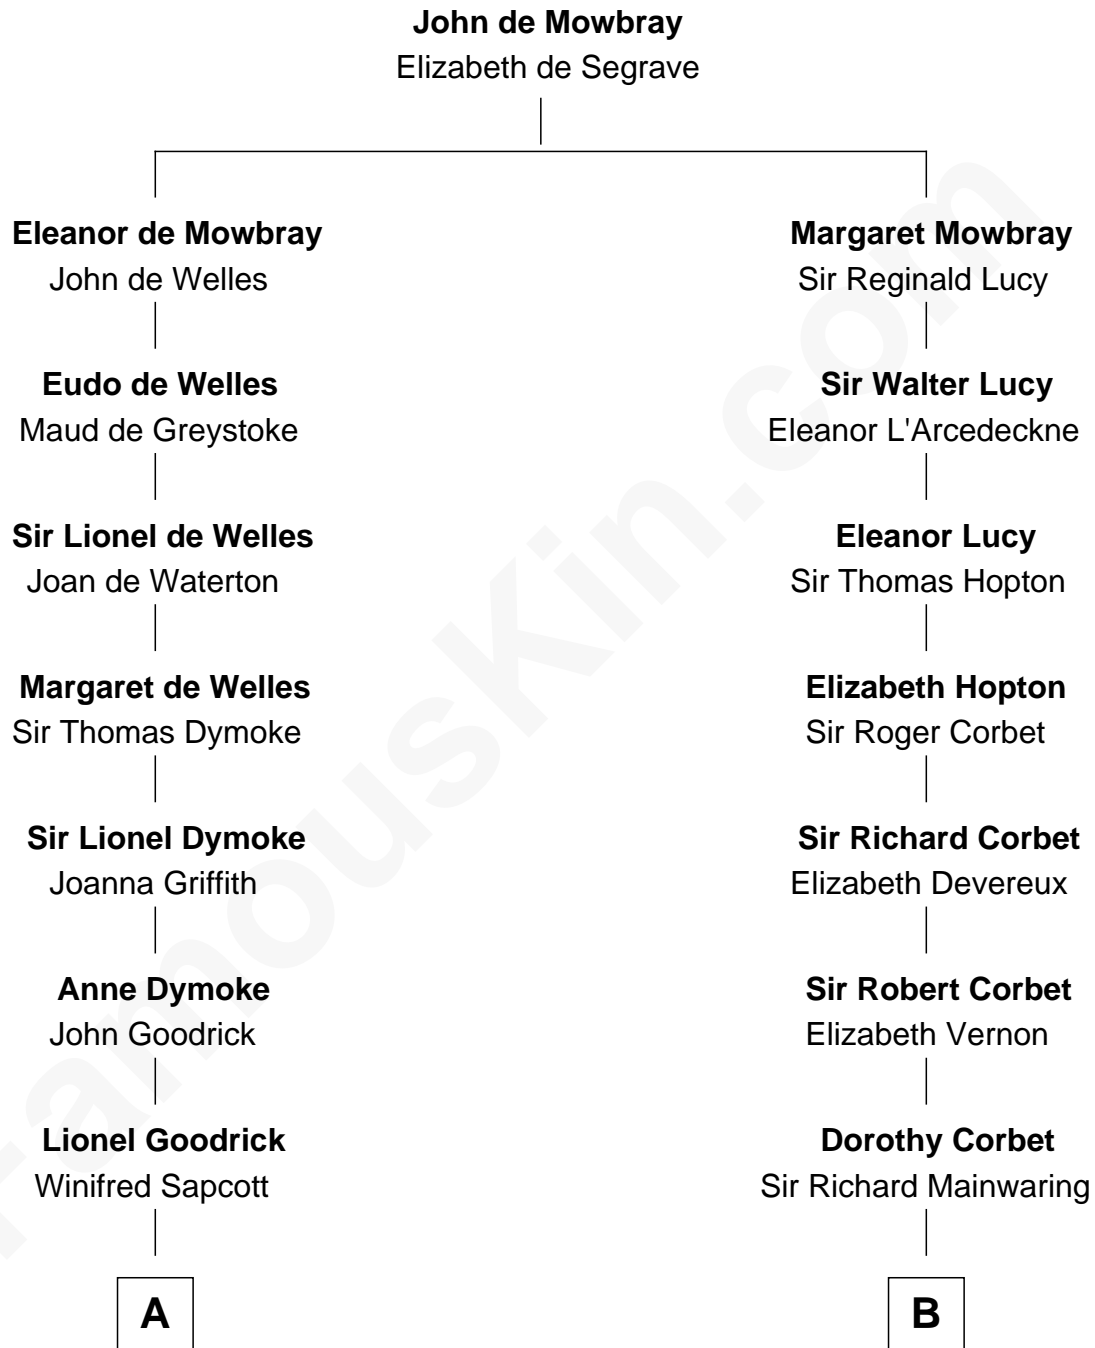

FamousKin.com Relationship Chart of

Ichabod Goodwin

27th Governor of New Hampshire

15th cousin 4 times removed of

Henry Sturgis Morgan

Co-Founder of Morgan Stanley

C

Frances Louisa Tracy

John Pierpont Morgan

John Pierpont Morgan

Jane Norton Grew

Henry Sturgis Morgan

Co-Founder of Morgan Stanley

FamousKin.com