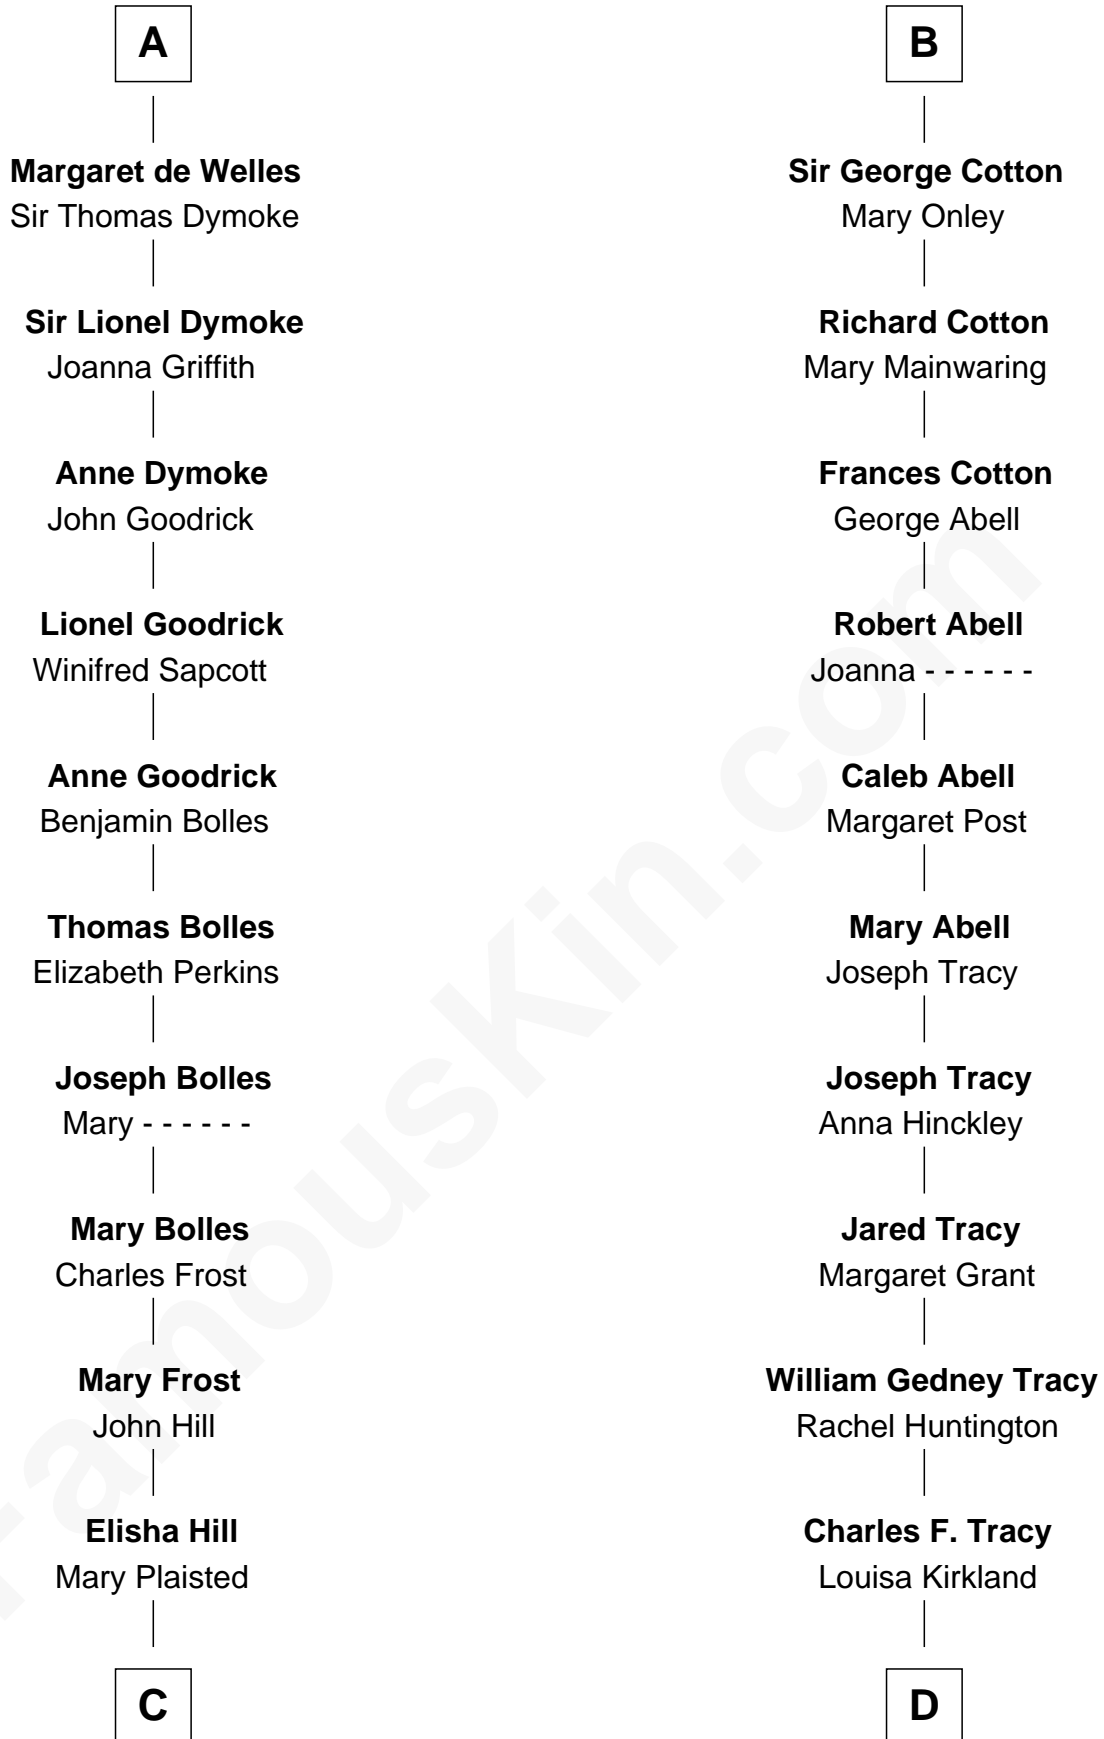

FamousKin.com Relationship Chart of

Ichabod Goodwin

27th Governor of New Hampshire

18th cousin 1 time removed of

J.P. Morgan, Jr.

American Banker and Philanthropist

Sir William de Cantilupe

Eve de Braiose

C

Hannah Hill
Dominicus Goodwin

Samuel Goodwin
Anna Thompson Gerrish

Ichabod Goodwin
27th Governor of New Hampshire

D

Frances Louisa Tracy
John Pierpont Morgan

J.P. Morgan, Jr.
American Banker and Philanthropist