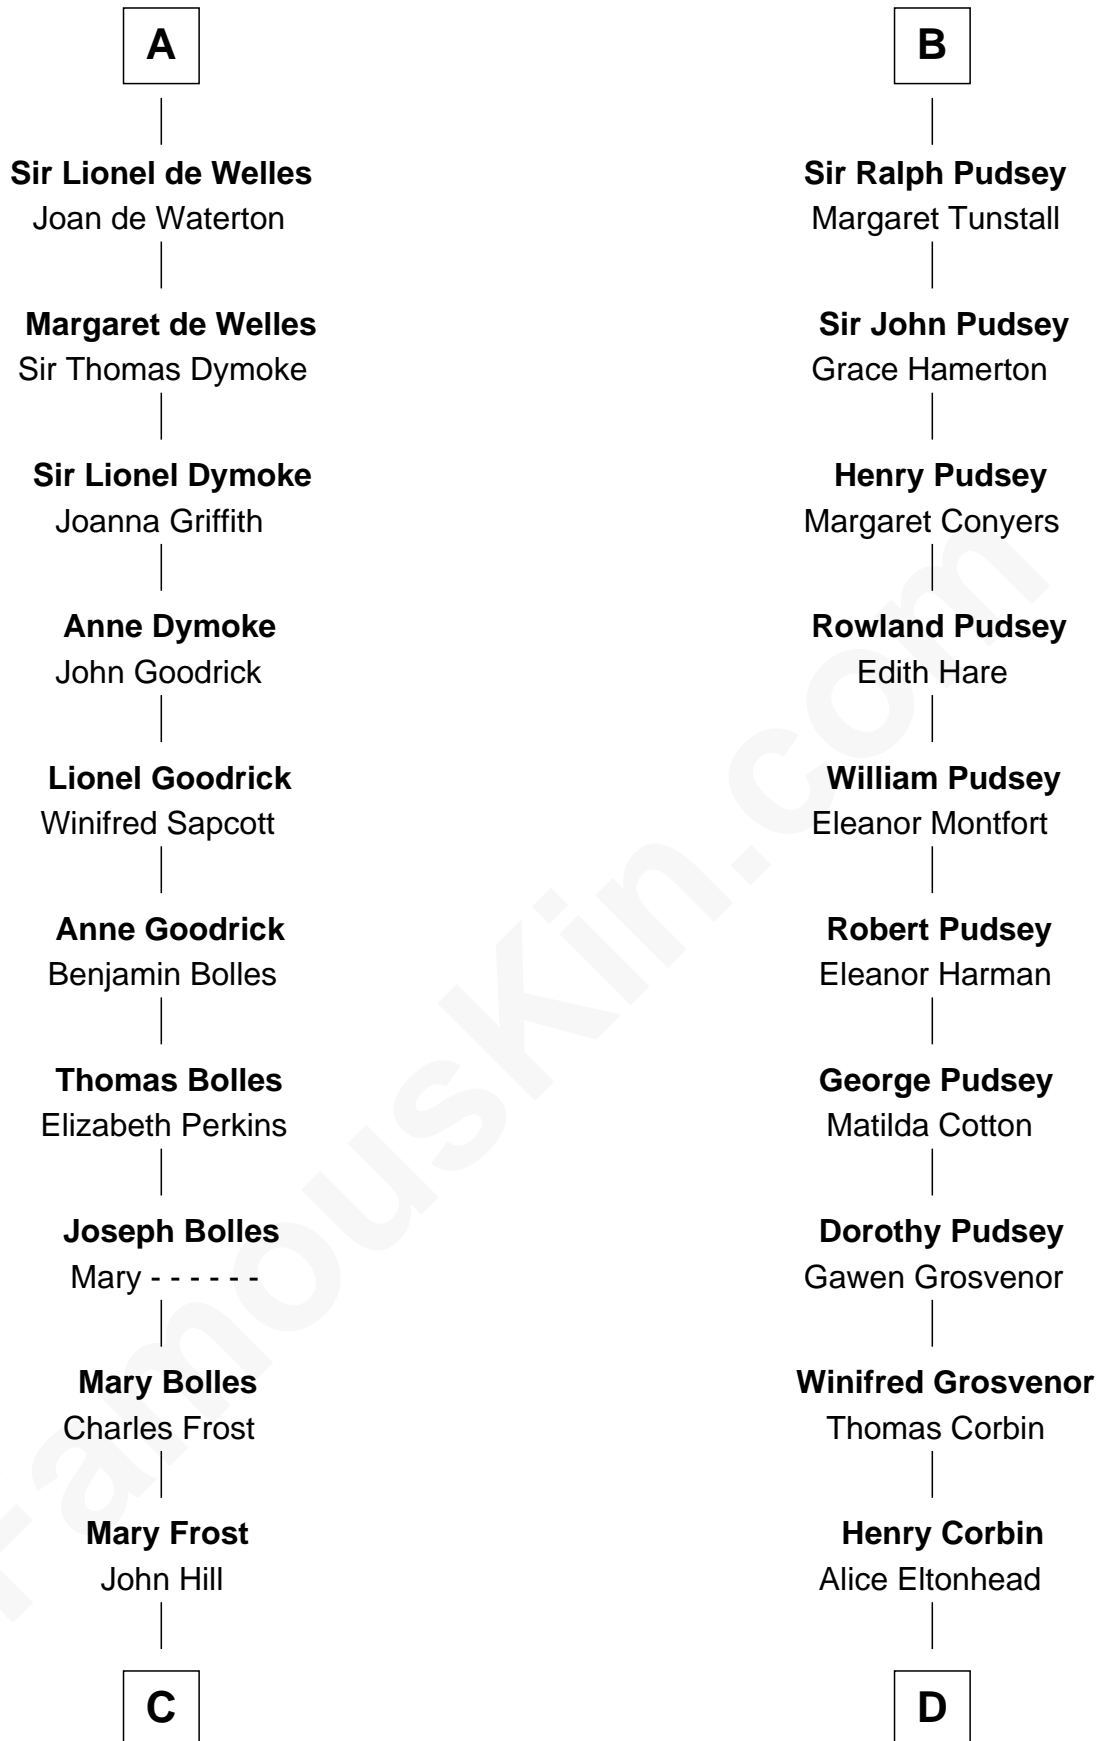

# FamousKin.com Relationship Chart of

**Ichabod Goodwin**

*27th Governor of New Hampshire*

20th cousin 1 time removed of

**Edward Lloyd V**

*13th Governor of Maryland*

**Sir Richard FitzRoy**

Rose de Dover

**C**

**Elisha Hill**  
Mary Plaisted

**Hannah Hill**  
Dominicus Goodwin

**Samuel Goodwin**  
Anna Thompson Gerrish

**Ichabod Goodwin**  
*27th Governor of New Hampshire*

**D**

**Ann Corbin**  
Col. William Tayloe

**John Tayloe**  
Elizabeth Gwynn

**John Tayloe**  
Rebecca Plater

**Elizabeth Tayloe**  
Col. Edward Lloyd

**Edward Lloyd V**  
*13th Governor of Maryland*